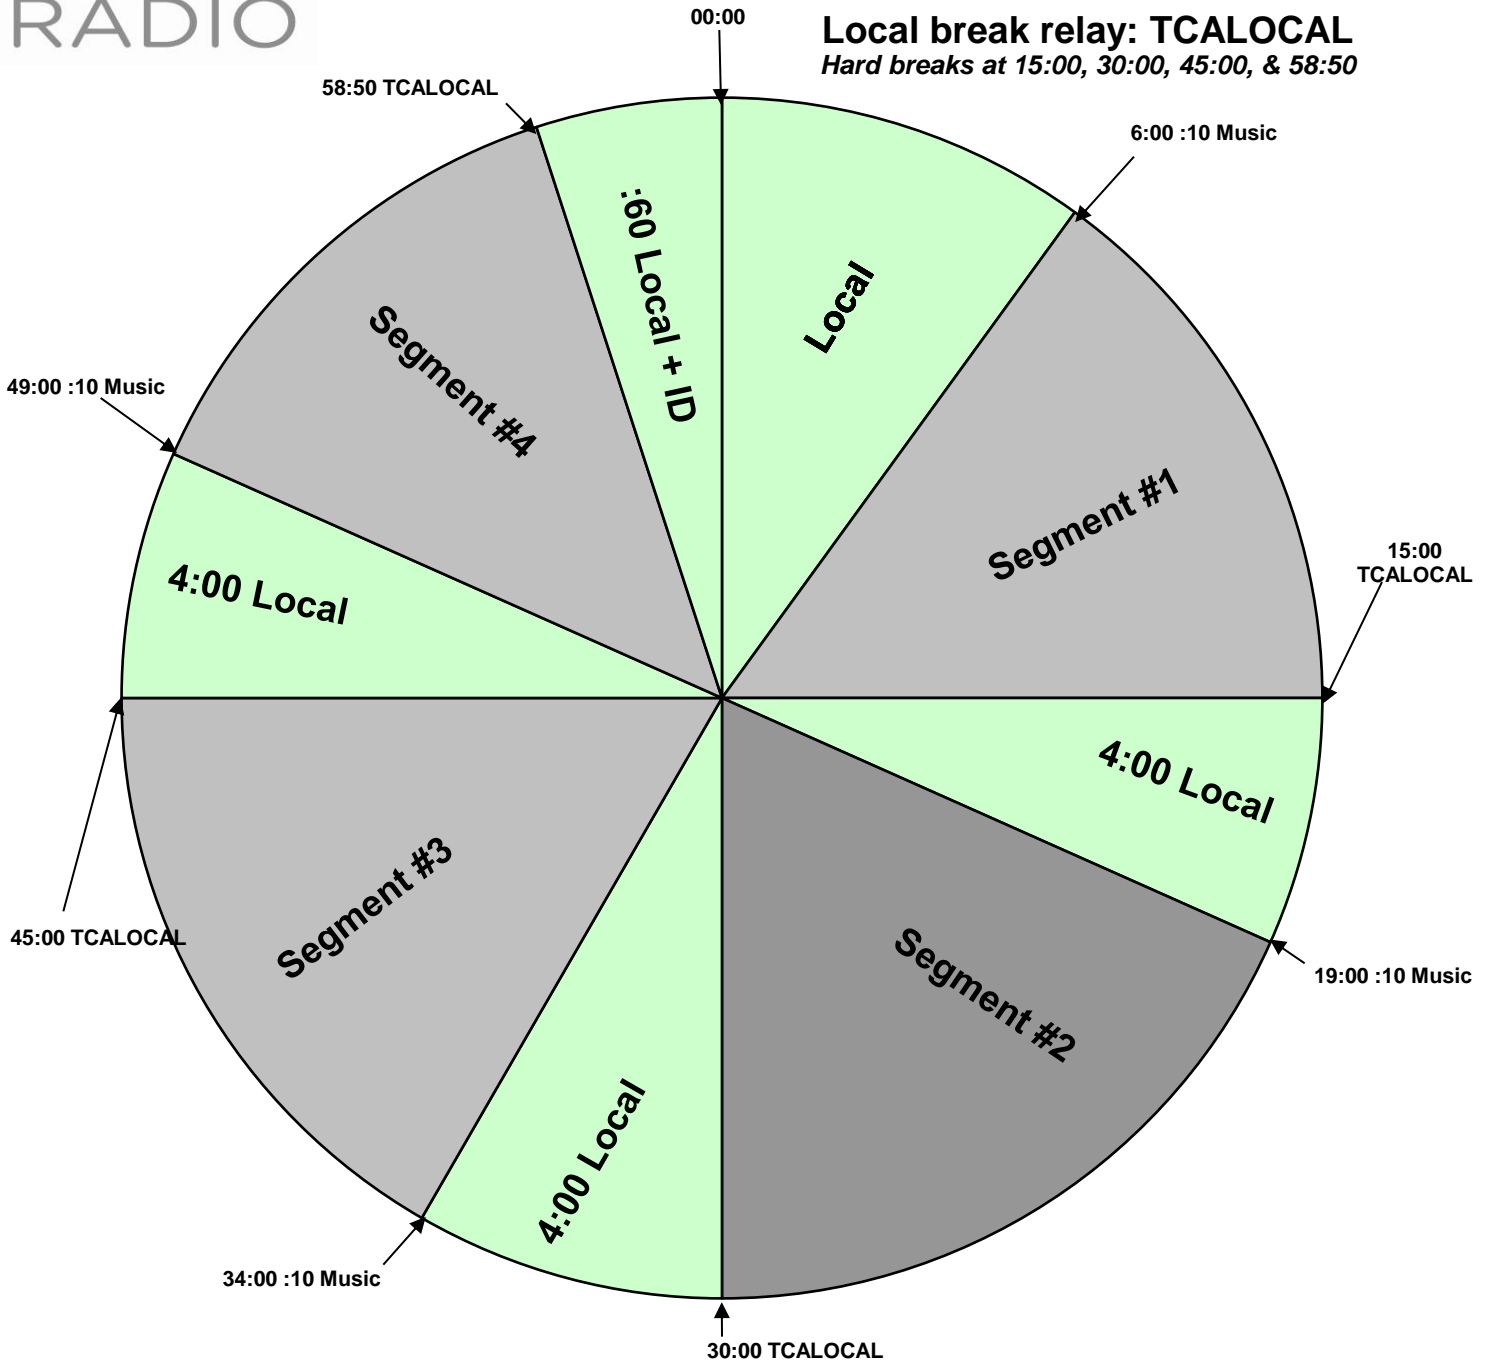

iHeart Instant Special XDS Channel - Premiere Special

Premiere XDS PRO4-P Satellite
USED ON AN AS-NEEDED BASIS FOR
BREAKING NEWS
AND INSTANT SPECIAL COVERAGE

Broadcast on Premiere Special channel

For Technical Assistance call:
Premiere Network Operations Center: 800-276-4431
Technical Info: <http://engineering.premiereradio.com/>