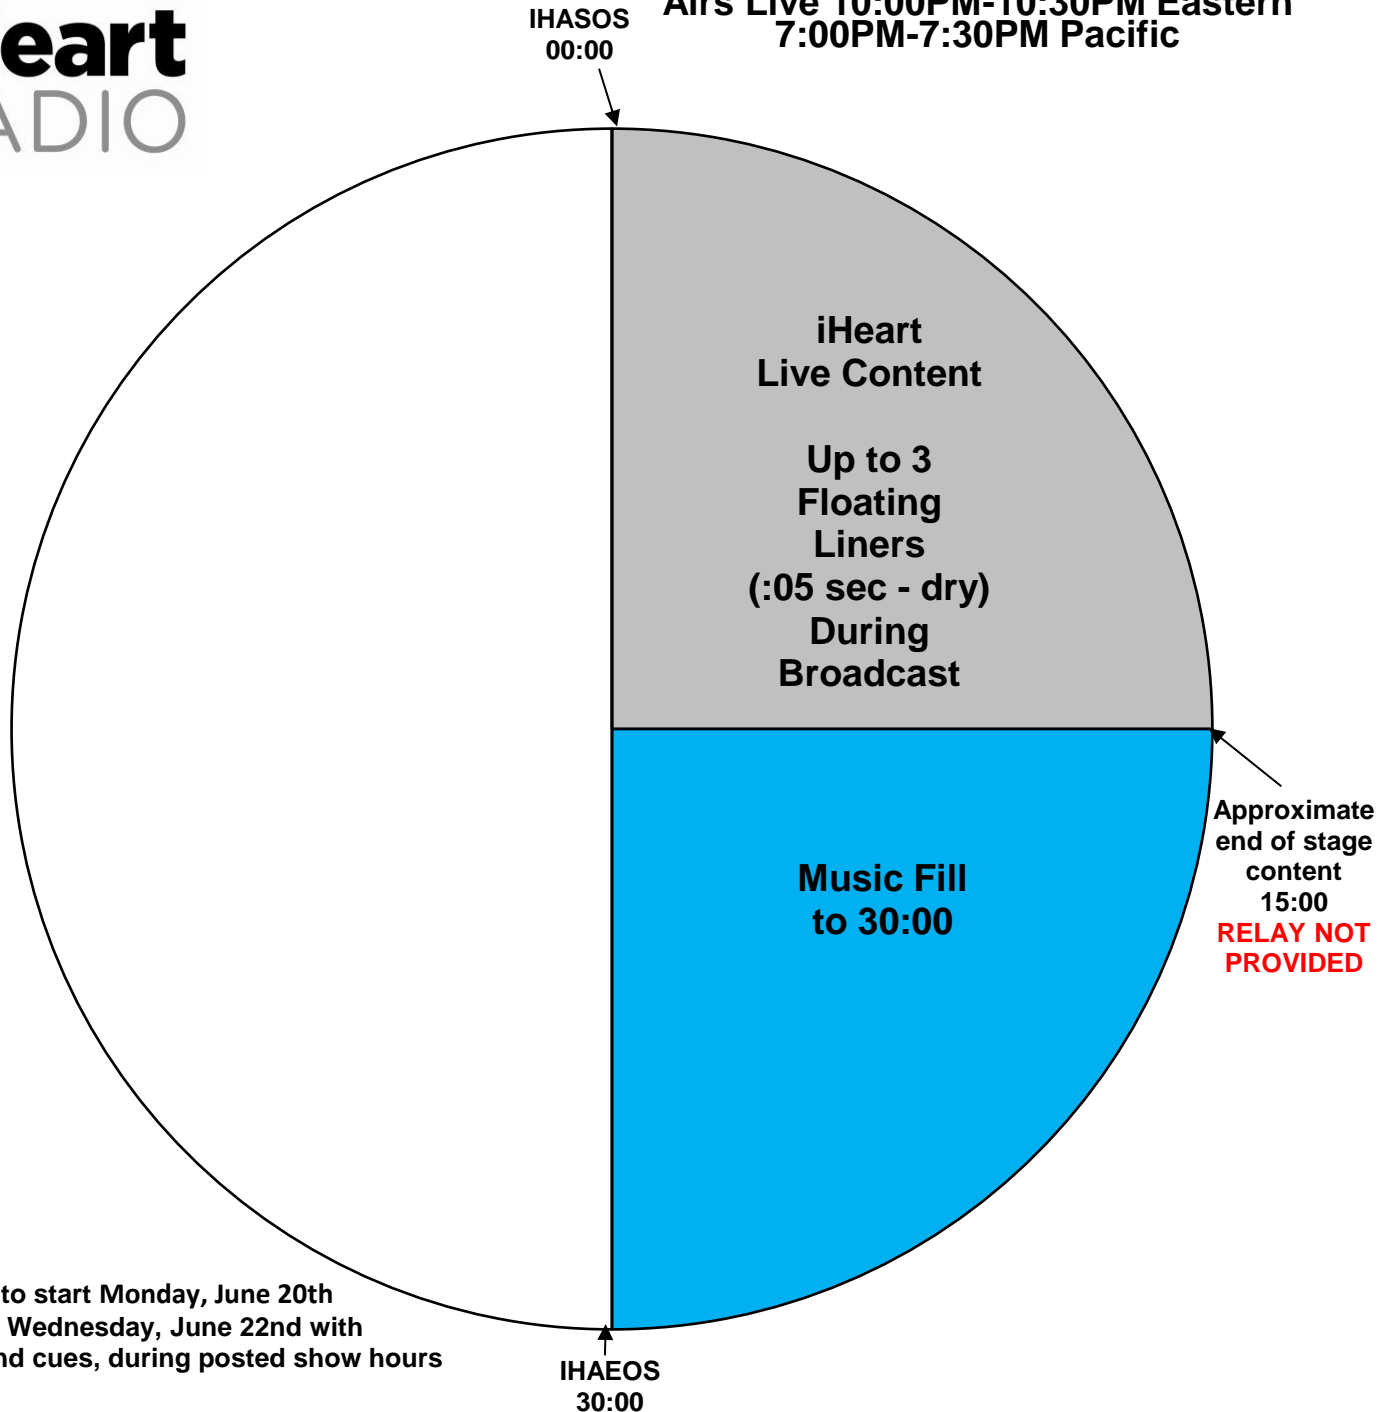

iHeart
RADIO

iHeart Country Album Release Party

With Jimmie Allen

XDS Program: iH Jimmie
(PID 1020, PGM 40)

Effective Date June 23rd, 2022
Premiere XDS PRO4-P Satellite
Airs Live 10:00PM-10:30PM Eastern
7:00PM-7:30PM Pacific

premiere
NETWORKS

Relays will be provided to start show and end show during the broadcast:
XDSRelays:
IHASOS – Start of Show
IHALINER -- Local Liner - Up to 3 Floating :05 seconds DRY
IHAEOS – End of Show