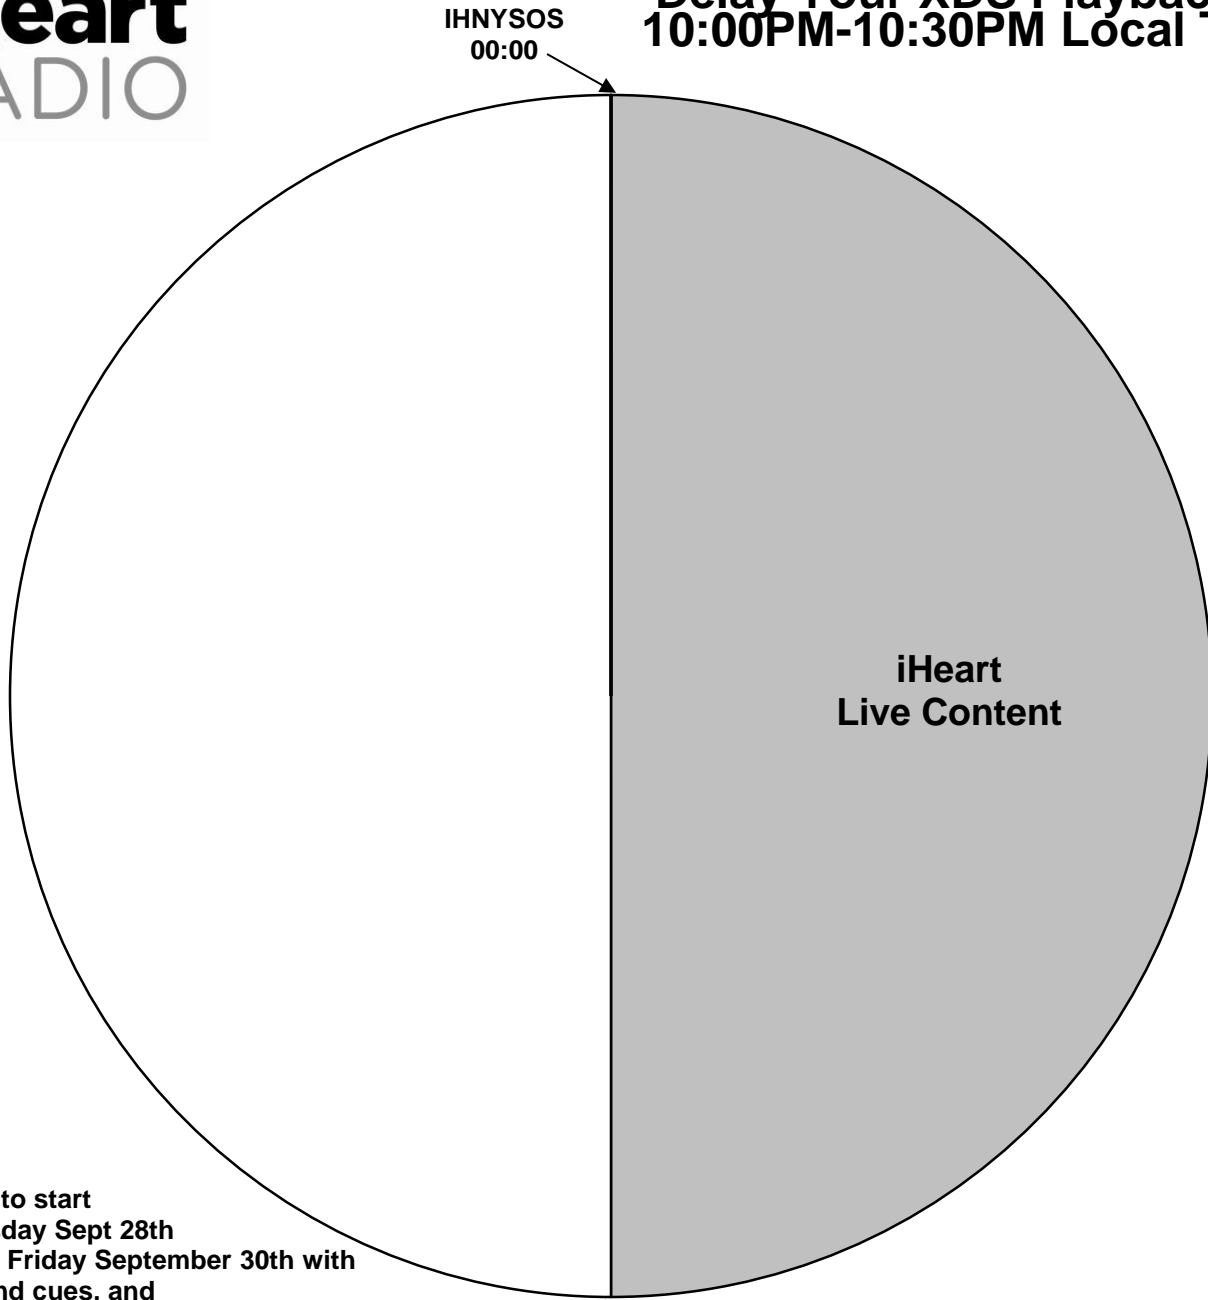

**iHeartRadio Live with Kansas
on the Honda Stage**
XDS Program - iHeart Kansas
Effective Date October 3rd 2016
Premiere XDS Pro4-P Satellite
Airs Live 10:00PM-10:30PM Eastern
All Other Time Zones
Delay Your XDS Playback to
10:00PM-10:30PM Local Time