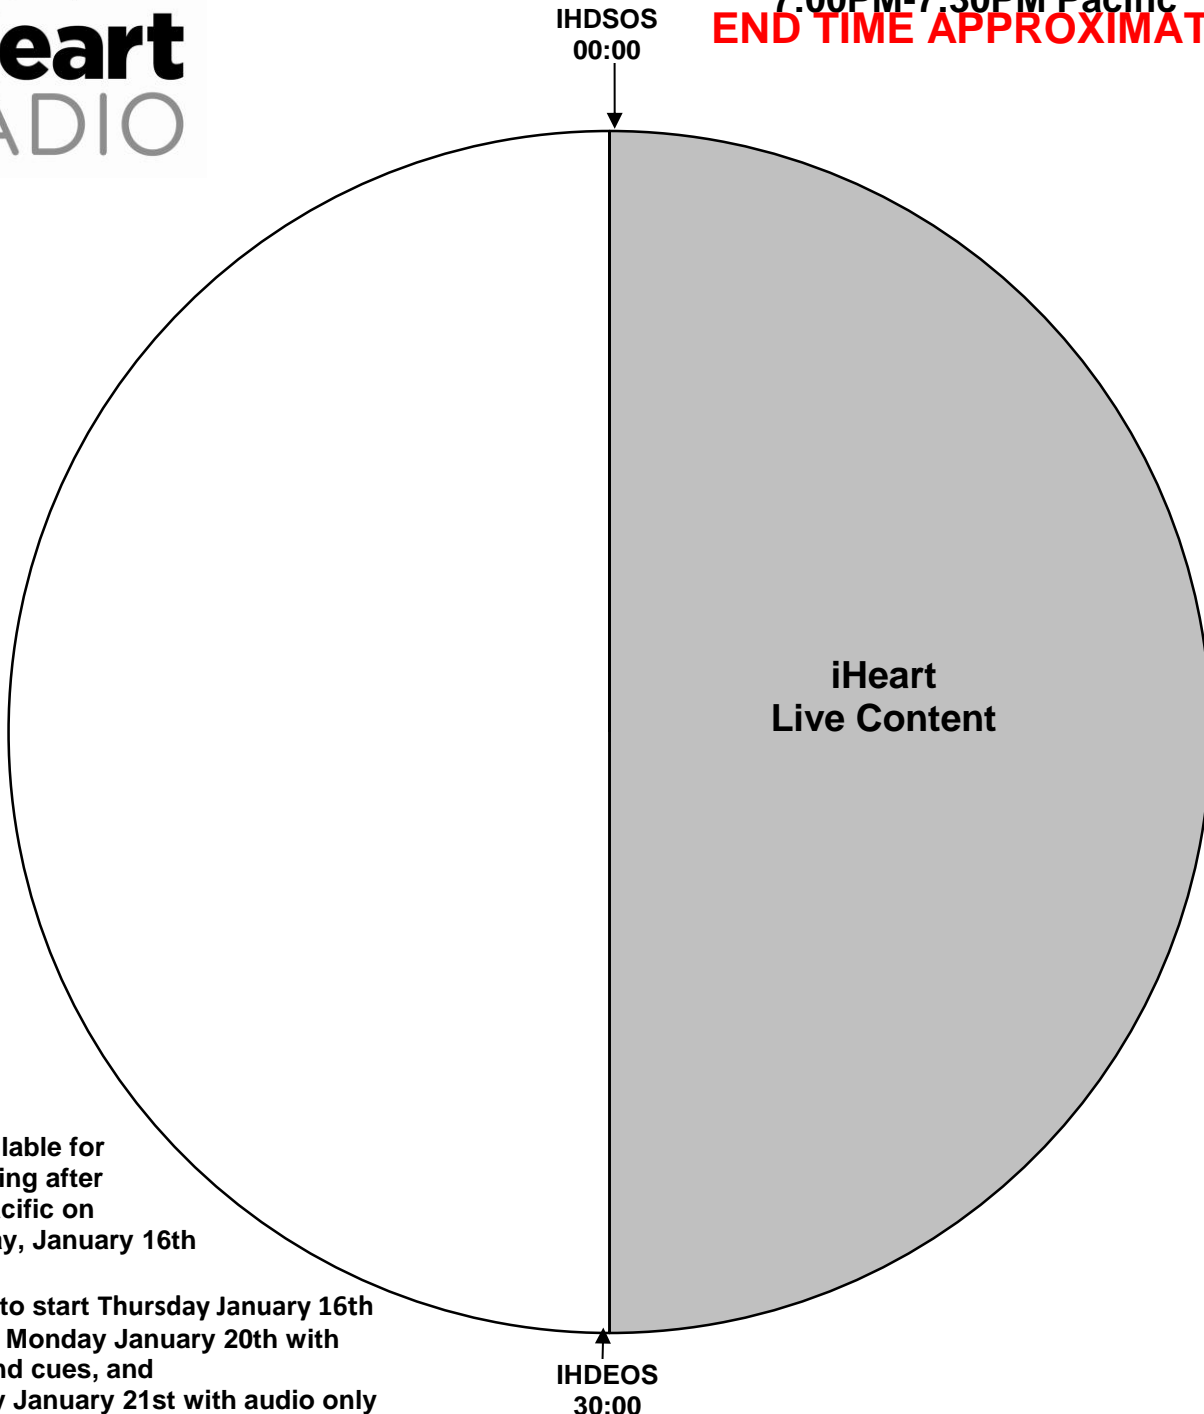

iHeartRadio Live with Kesha Presented by State Farm

XDS Program: iHeart Kesha
(PID 1086, PGM 112)

Effective Date January 22nd, 2020
Premiere XDS PRO4-P Satellite
Airs Live 10:00PM-10:30PM Eastern
7:00PM-7:30PM Pacific

END TIME APPROXIMATE

PID available for scheduling after noon pacific on Thursday, January 16th

Testing to start Thursday January 16th through Monday January 20th with audio and cues, and Tuesday January 21st with audio only

For Technical Assistance call:
Premiere Network Operations Center: 800-276-4431
Technical Info: <http://engineering.premiereradio.com/>

**(end time approximate
- show may go longer)**

End time is approximate.

Relays will be provided to start show and end show during the broadcast:

XDSRelays:

IHDSOS – Start of Show

IHDEOS – End of Show

It is HIGHLY RECOMMENDED that you schedule a board operator for the evening and run a local delay.