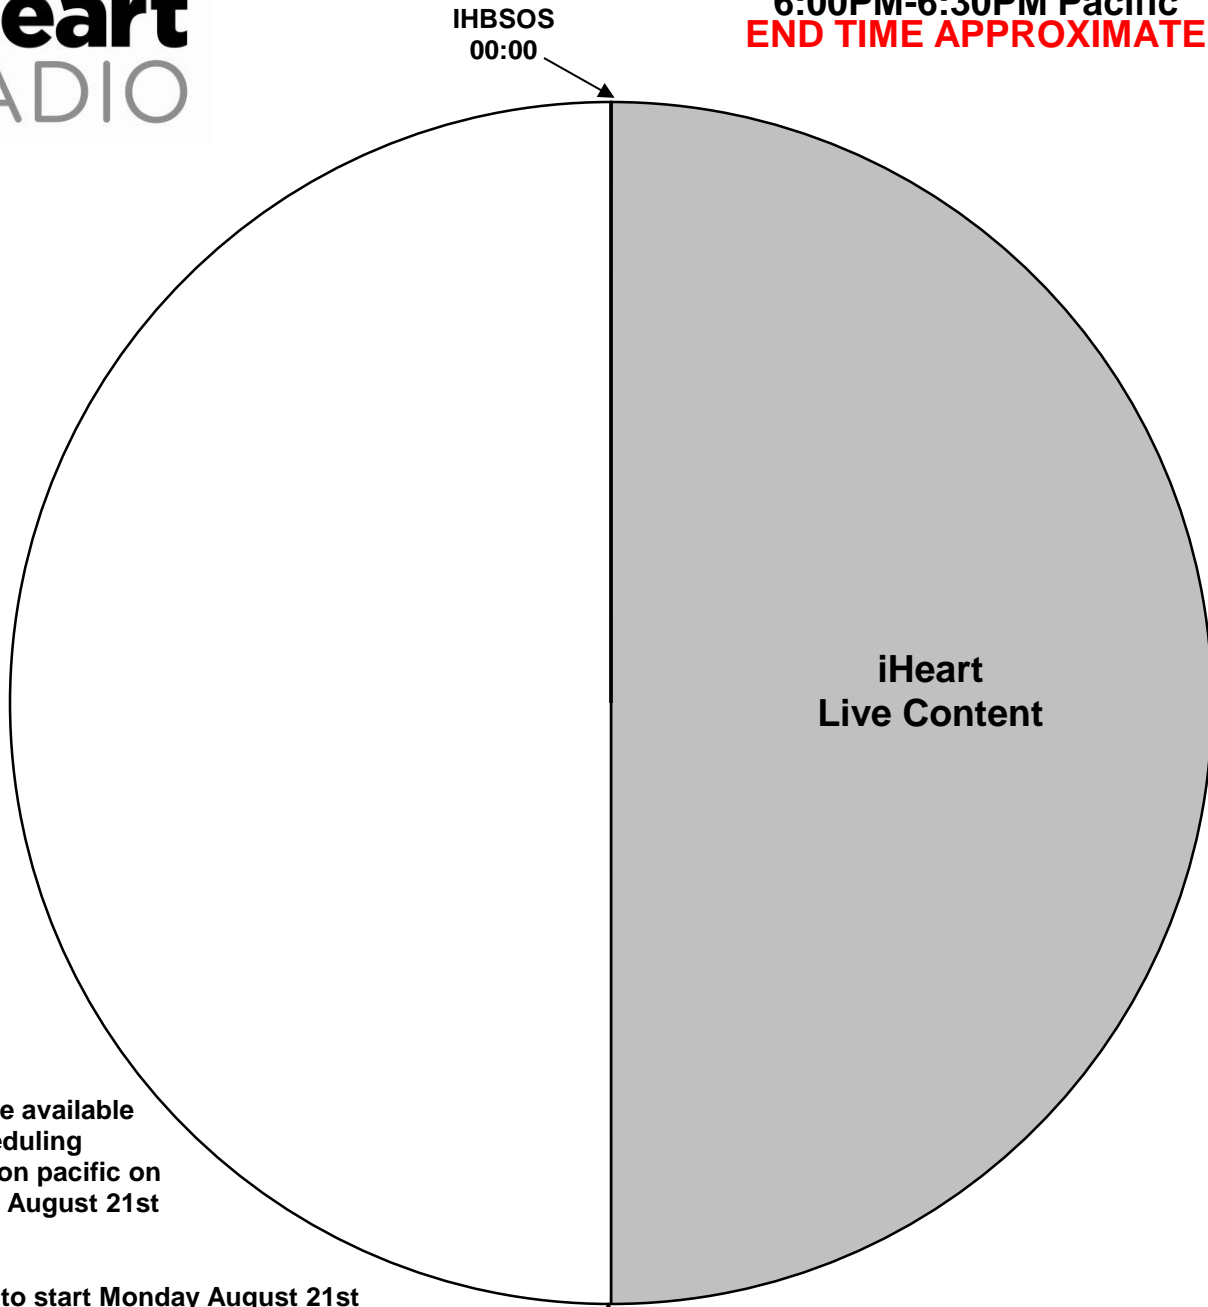

# iHeart Radio Mi Musica With Leslie Grace

**XDS Program: iHeart Leslie**  
Effective Date: August 24th 2017  
Premiere XDS PRO4-P Satellite  
Airs Live 9:00PM-9:30PM Eastern  
8:00PM-8:30PM Central  
7:00PM-7:30PM Mountain  
6:00PM-6:30PM Pacific  
**END TIME APPROXIMATE**