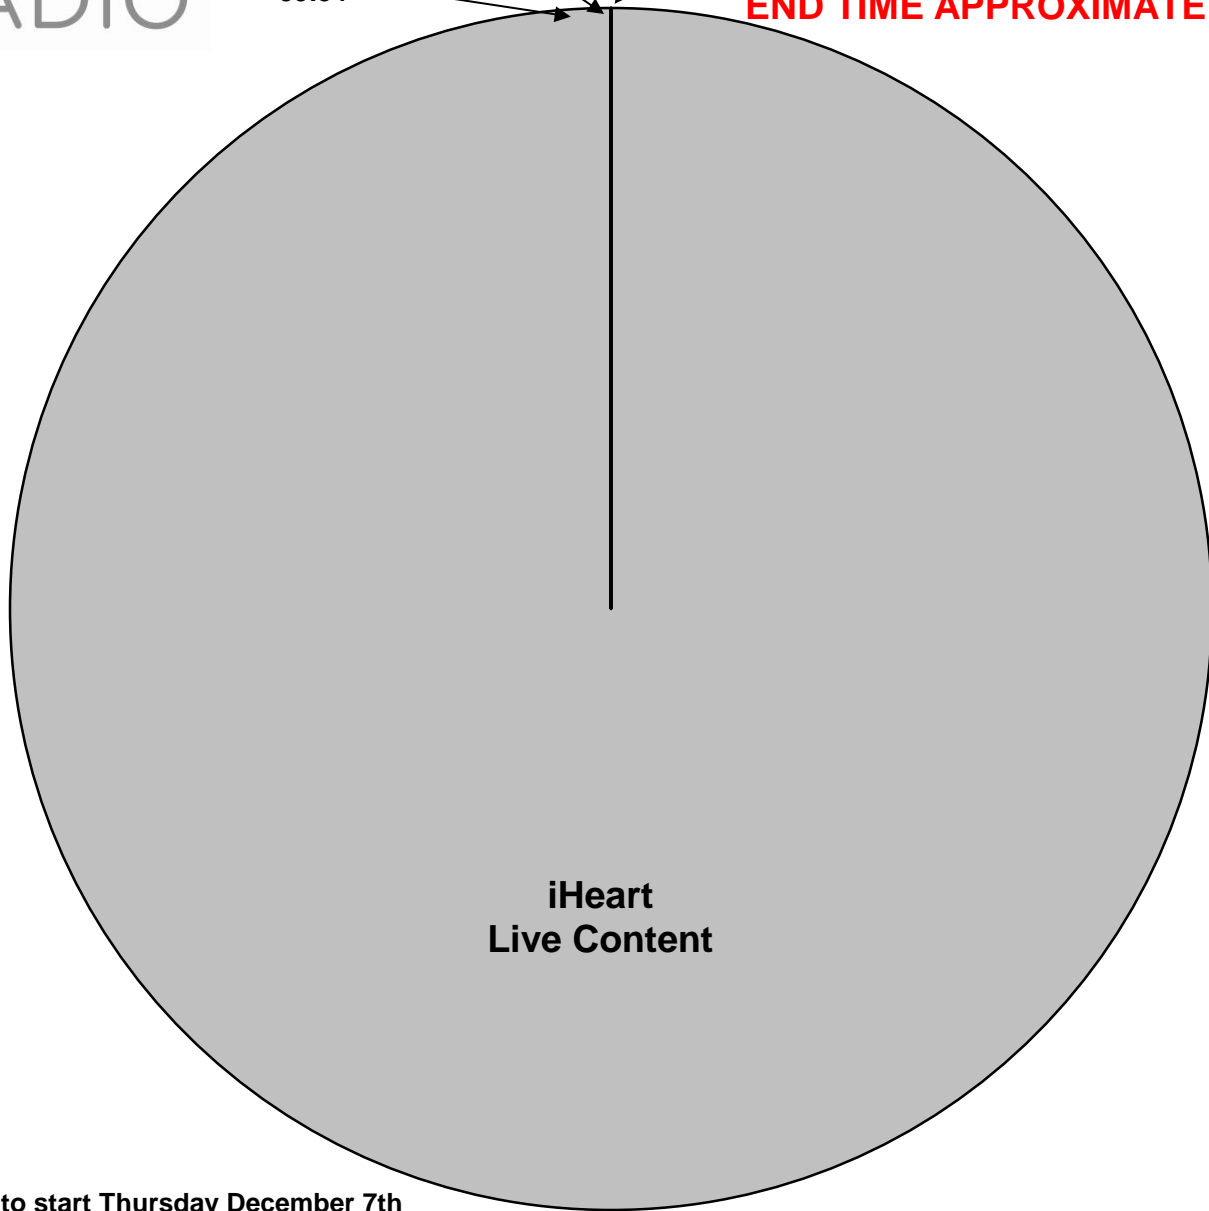

iHeart Country Album Release Party with Luke Bryan

XDS Program: iHeart Luke (PID 1046 - PGM 48)

Effective Date: December 12th 2017
Premiere XDS PRO4-P Satellite

Airs live 10:00PM-11:00PM Eastern

9:00PM-10:00PM Central

8:00PM-9:00PM Mountain

7:00PM-8:00PM Pacific

END TIME APPROXIMATE

IHAEOS
(end time approximate,
show may run longer)

IHAID
59:54

59:59

IHASOS
00:00

**iHeart
Live Content**