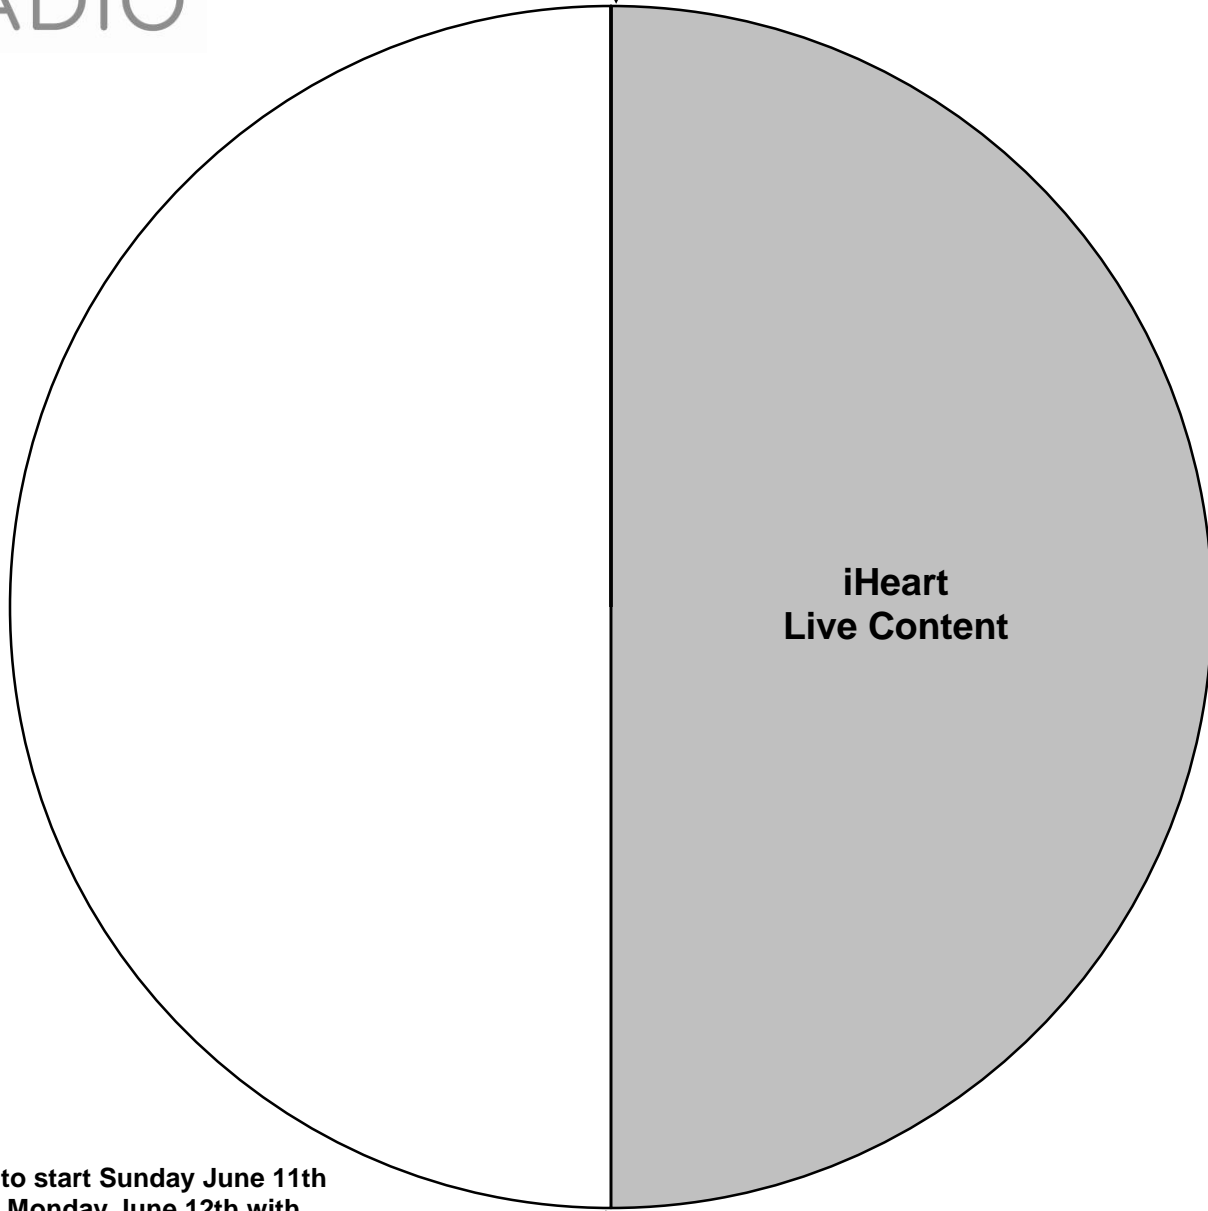

**iHeart
Live Content**

Testing to start Sunday June 11th
through Monday June 12th with
audio and cues, and
Tuesday June 13th with audio only
during posted show hours

For Technical Assistance call:
Premiere Network Operations Center: 800-276-4431
Technical Info: <http://engineering.premiereradio.com/>

premiere
NETWORKS

IHLAEOS
30:00
**(end time approximate
- show may go longer)**

End time is approximate.
Relays will be provided to start show and end show during the broadcast:
XDSRelays:
IHLASOS – Start of Show
IHLAEOS – End of Show

It is HIGHLY RECOMMENDED that you schedule a board operator for the evening
and run a local delay.