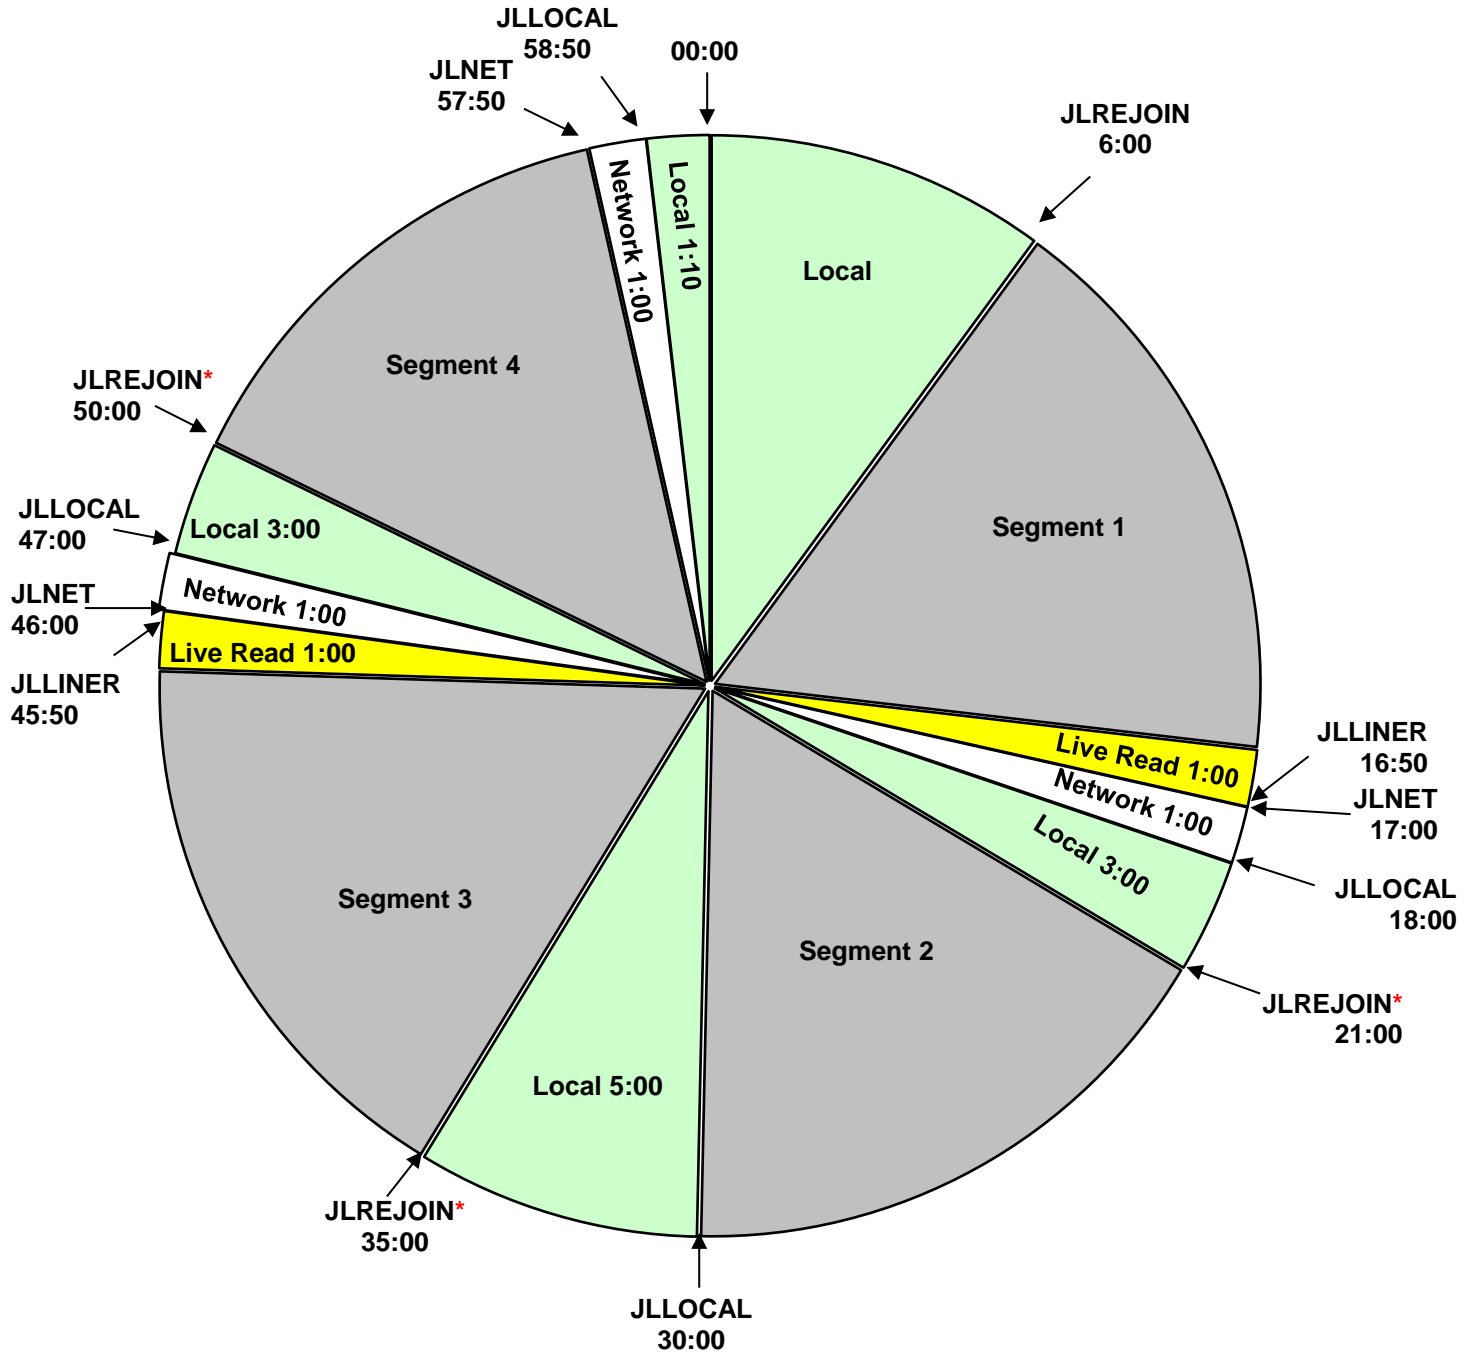

Program Clock
XDS Program: Jesse Kelly
 Effective June 28th, 2021
 Premiere XDS PRO4-P Satellite
 6-9 PM Eastern/ 5-8 PM Central/
 3-6 PM Pacific time

**Network break at 16:00 may be a 1:00 live read followed by a 1:00 network break

*:10 second bumper follows rejoin

For Technical Assistance call:
 Premiere Network Operations Center: 800-276-4431
 Technical Info: www.premiereradio.com/engineering

Hard outs at 30:00 and 58:50. Other breaks float.

JLREJOIN: local streaming start.
 JLLINER: fires local :10-second liner.
 JLLOCAL: fires local break.
 JLNET: local streaming stop.