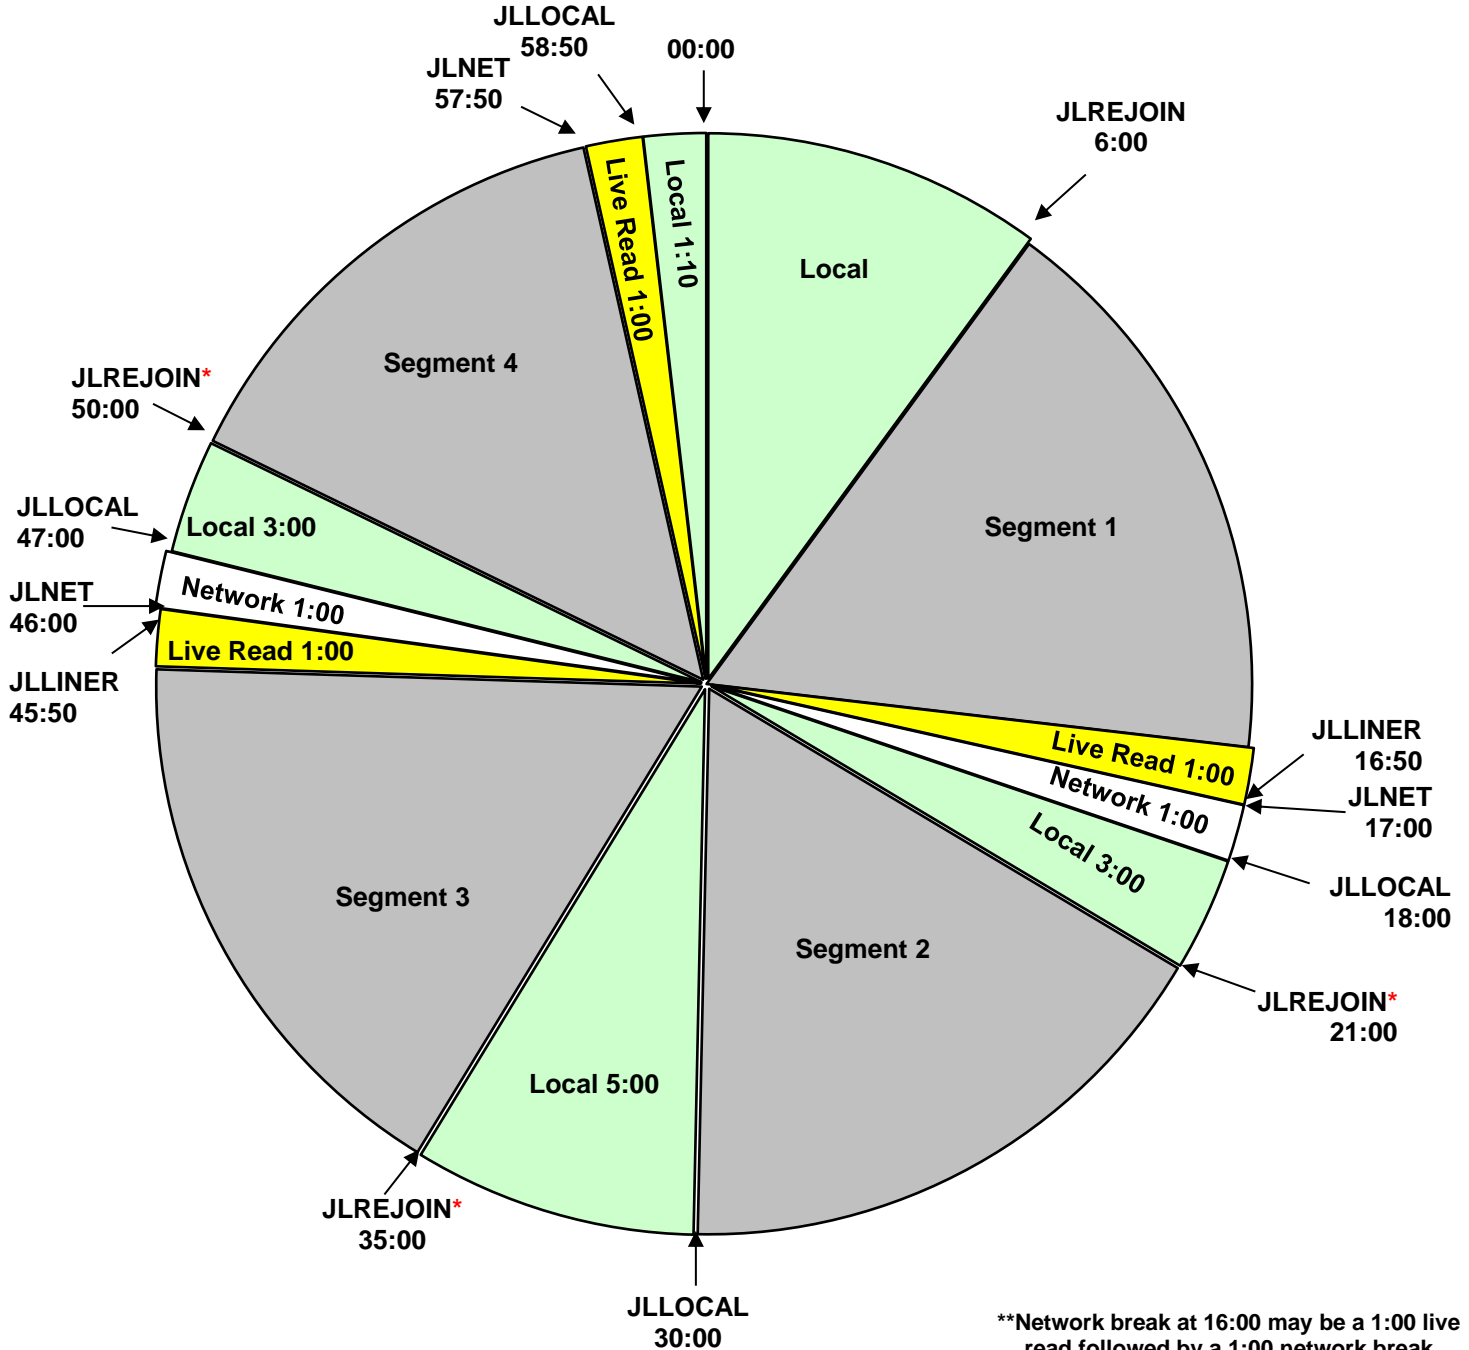

**Program Clock**  
**XDS Program: Jesse Kelly**  
 Effective December 27th, 2021  
 Premiere XDS PRO4-P Satellite  
 6-9 PM Eastern/ 5-8 PM Central/  
 3-6 PM Pacific time

\*\*Network break at 16:00 may be a 1:00 live read followed by a 1:00 network break  
 All live reads may be filled with recorded content.

Hard outs at 30:00 and 58:50. Other breaks float.  
 JLREJOIN: local streaming start.  
 JLLINER: fires local :10-second liner.  
 JLLOCAL: fires local break.  
 JLNET: local streaming stop.