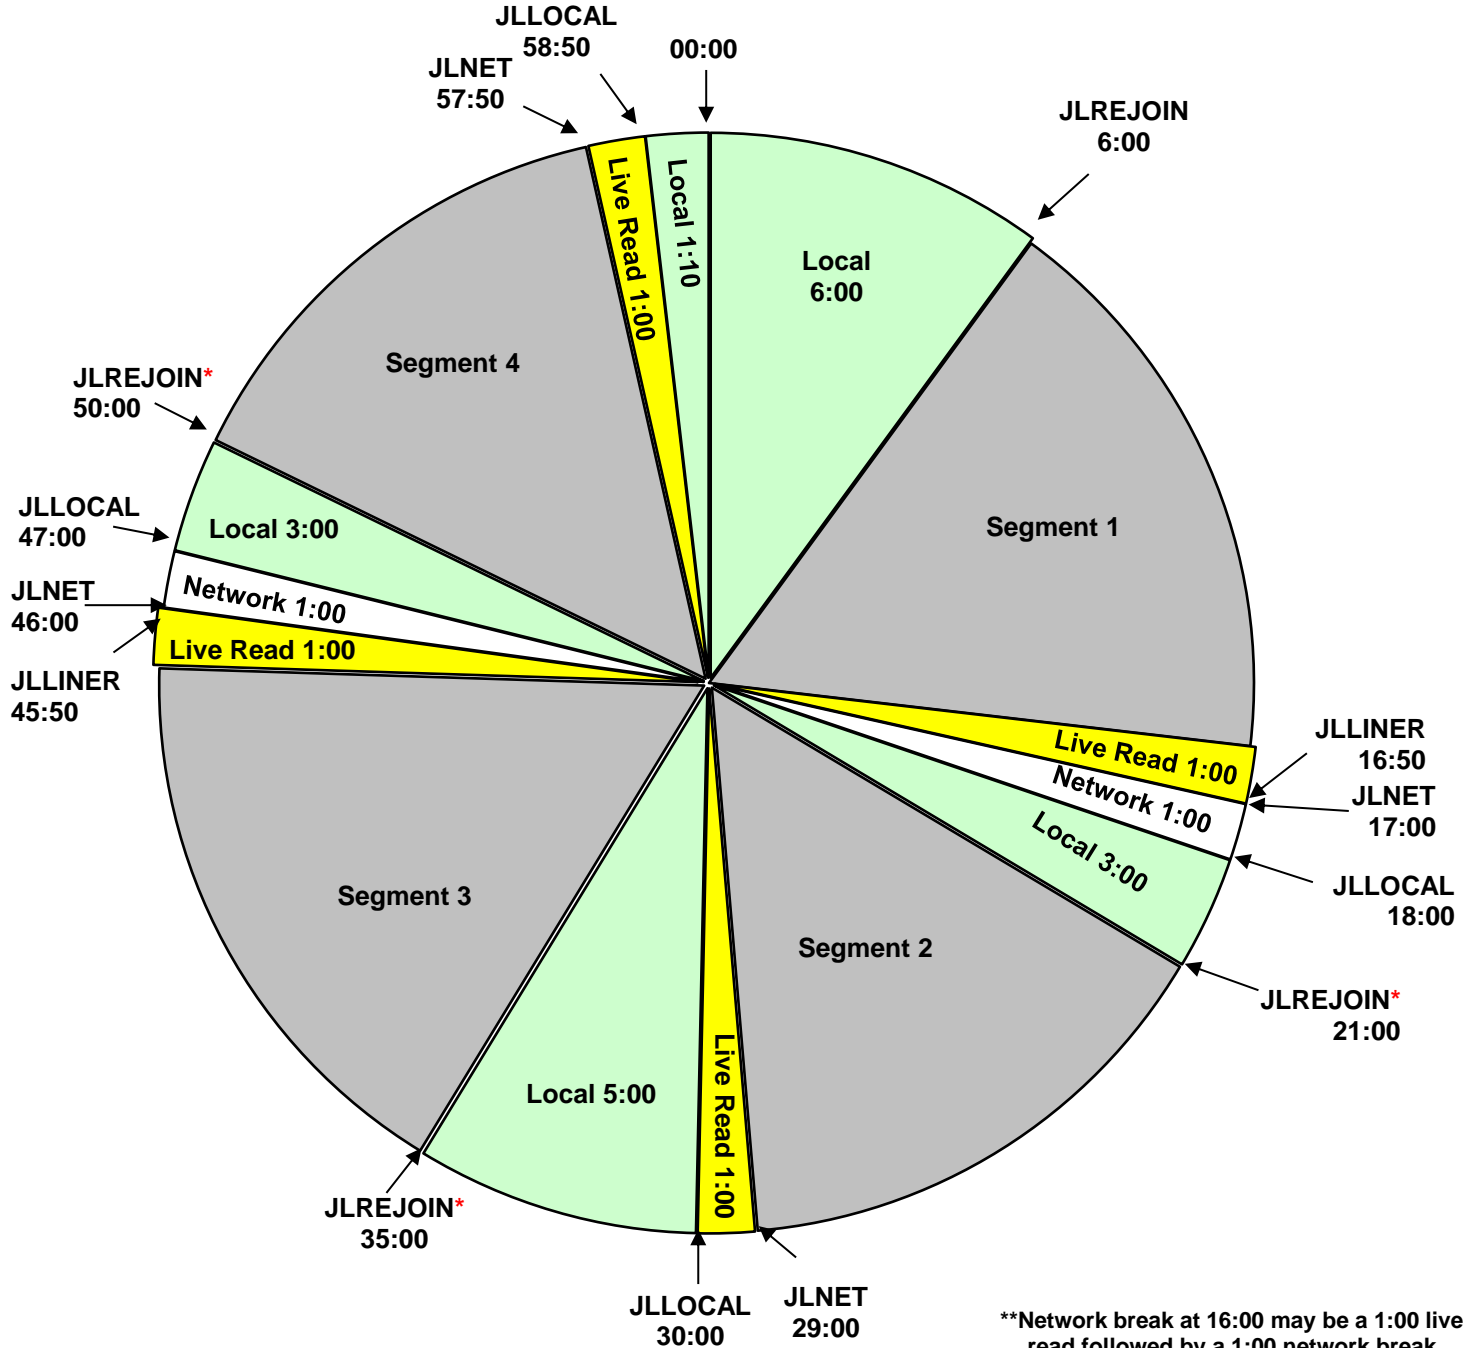

Program Clock
XDS Program: Jesse Kelly
 Effective September 26, 2022
 Premiere XDS PRO4-P Satellite
 6-9 PM Eastern/ 5-8 PM Central/
 3-6 PM Pacific time

**Network break at 16:00 may be a 1:00 live read followed by a 1:00 network break
 All live reads may be filled with recorded content.

***:10 second bumper follows rejoin**

For Technical Assistance call:
 Premiere Network Operations Center: 800-276-4431
 Technical Info: www.premiereradio.com/engineering

Hard outs at 30:00 and 58:50. Other breaks float.

JLREJOIN: local streaming start.
 JLLINER: fires local :10-second liner.
 JLLOCAL: fires local break.
 JLNET: local streaming stop.