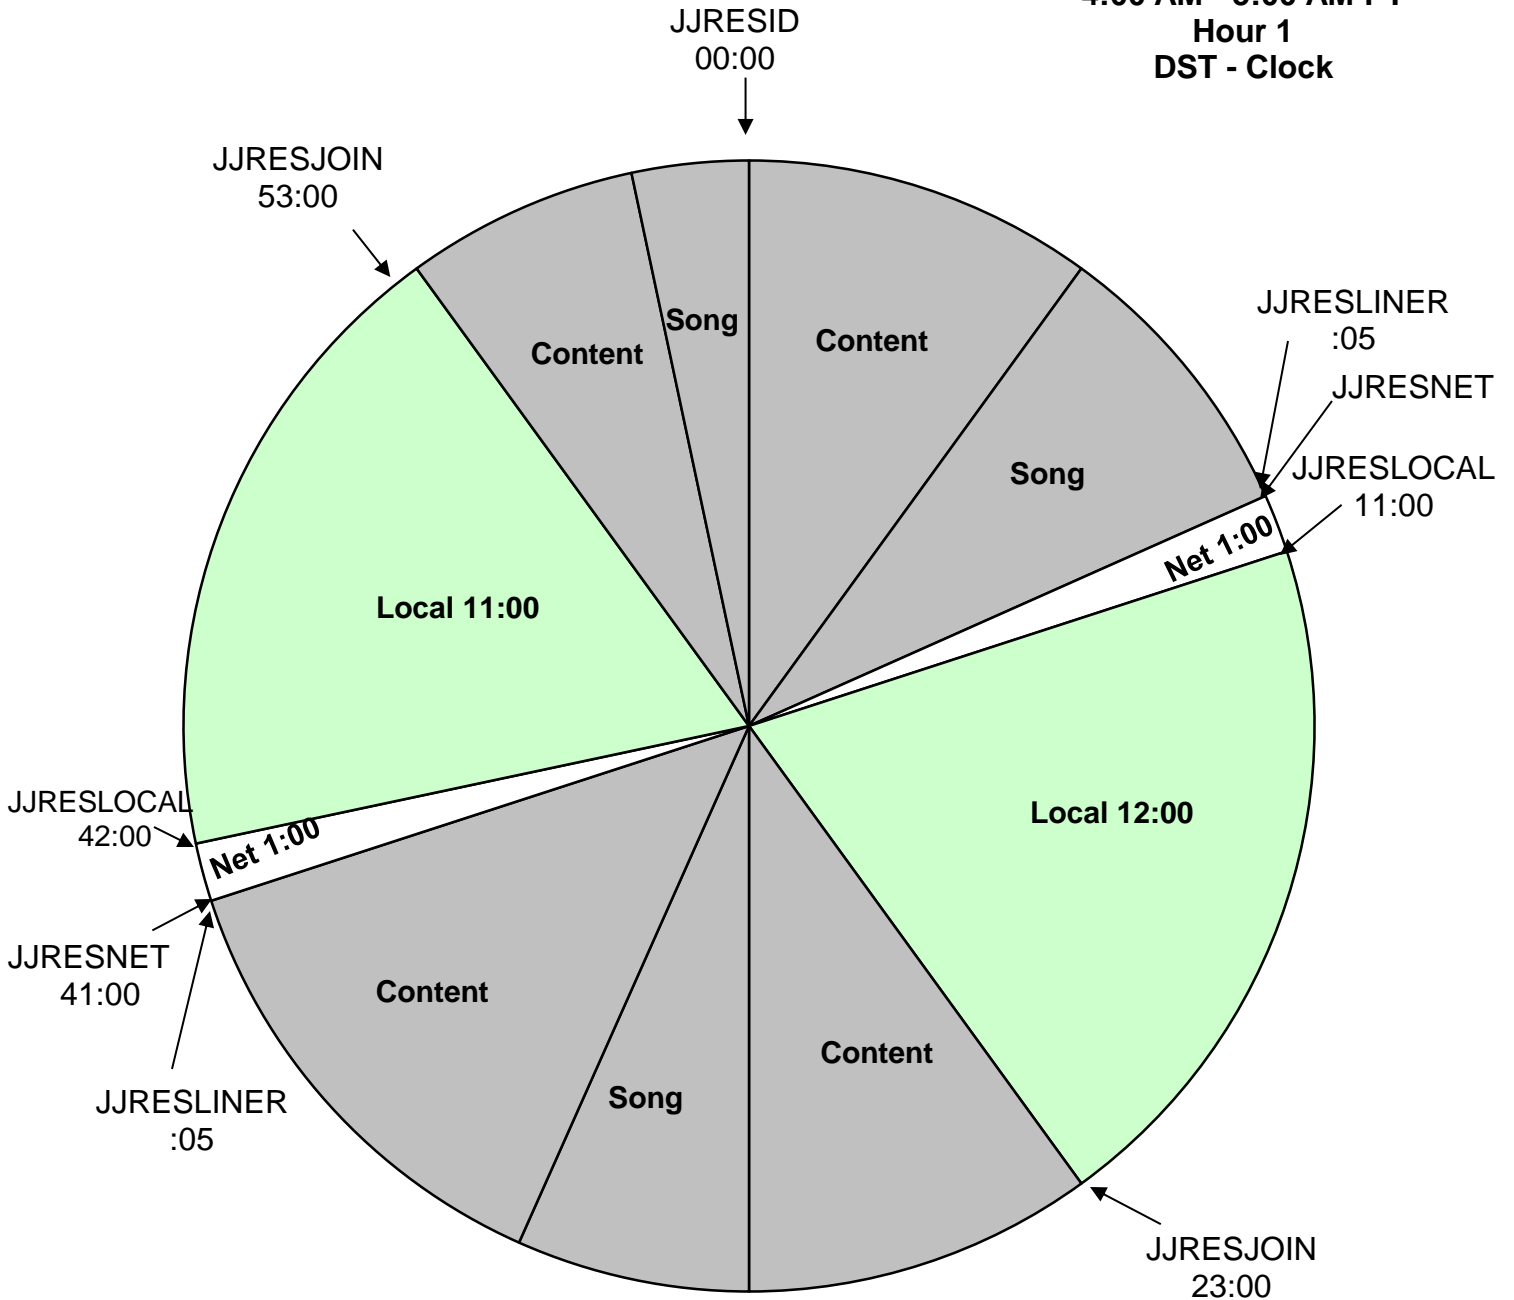

Johnjay and Rich Extra  
 Effective Date: March 13th, 2017  
 Premiere XDS PRO4-P Satellite  
 Mon-Fri  
 7:00 AM - 8:00AM ET/  
 4:00 AM - 5:00 AM PT  
 Hour 1  
 DST - Clock

For Technical Assistance Call  
 Premiere Network Operations Center: (800) 276-4431  
 Technical Info: <http://engineering.premiereradio.com>

JJRESJOIN: Rejoins Program  
 JJRESLOCAL: Local Break  
 JJRESNET: Network Break  
 JJRESID: Locally produced floating :15 sec Legal ID  
 JJRESLINER: Locally produced :05 sec liner