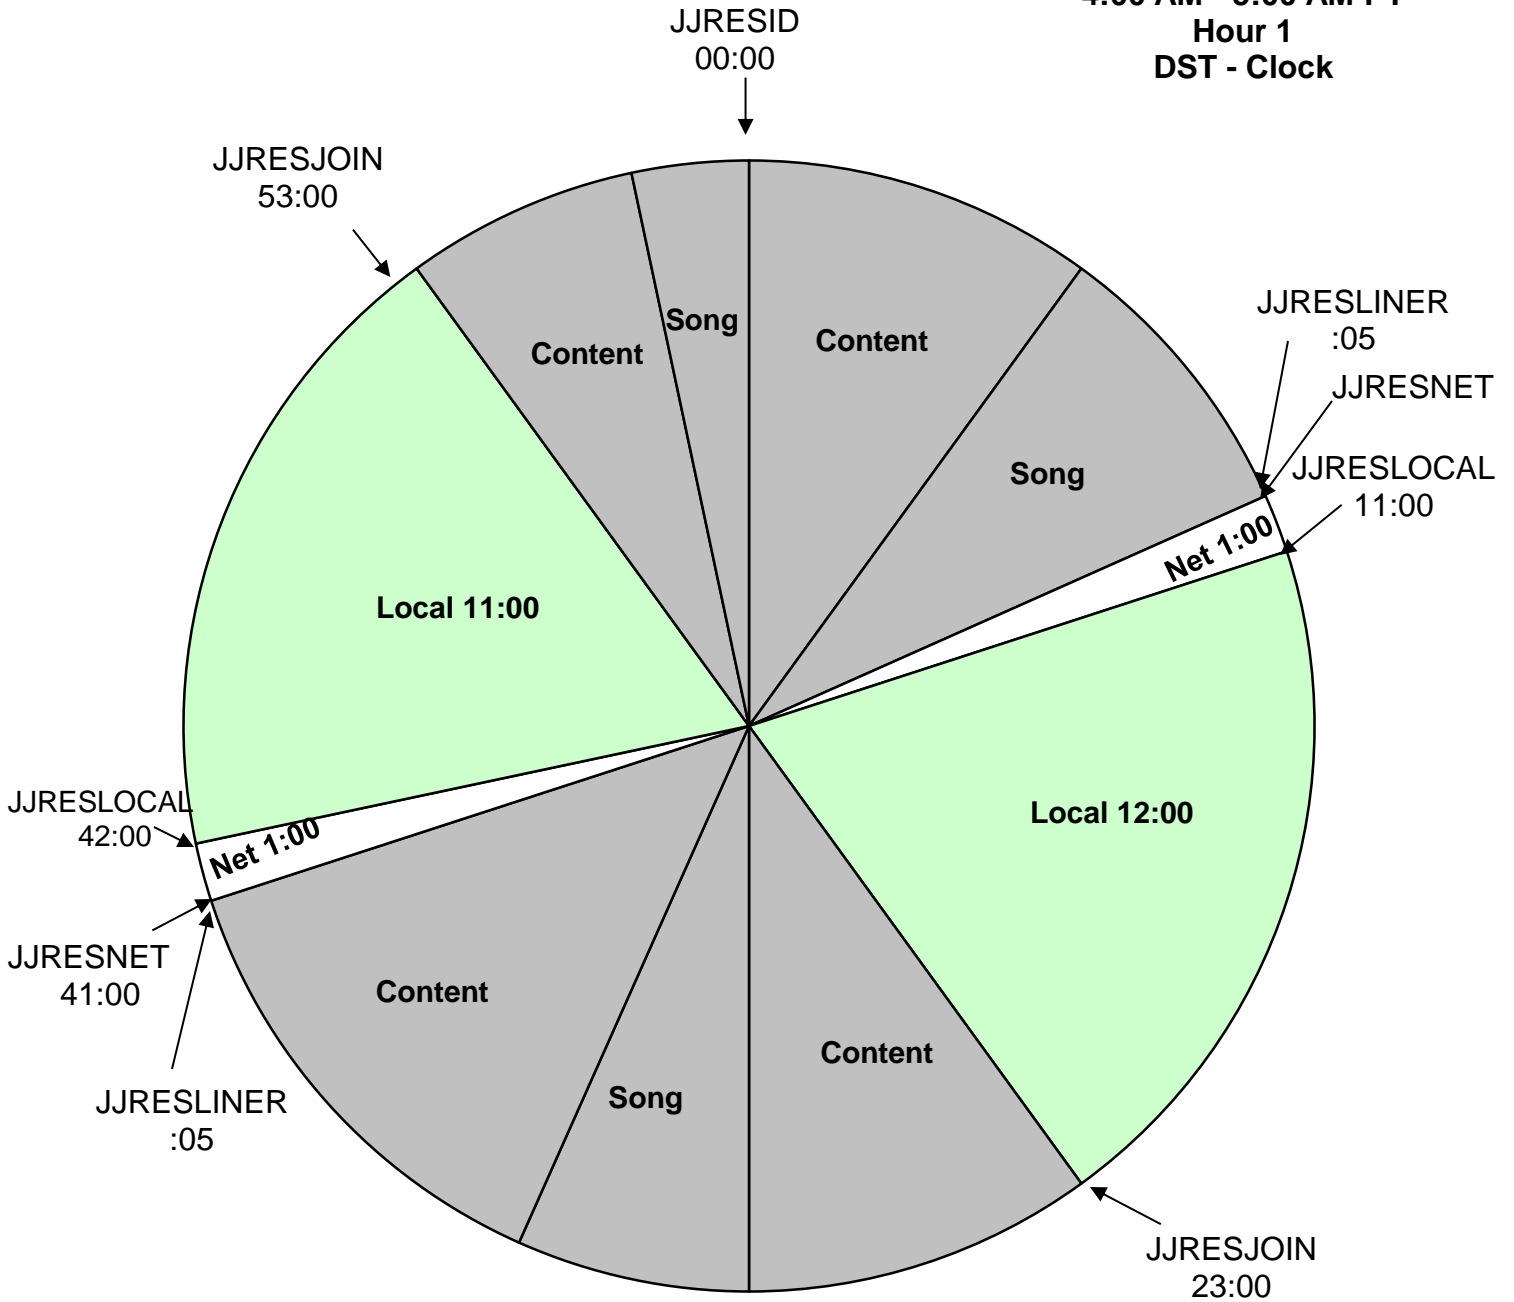

Johnjay and Rich Extra
 Effective Date: March 11th, 2019
 Premiere XDS PRO4-P Satellite
 Mon-Fri
 7:00 AM - 8:00AM ET/
 4:00 AM - 5:00 AM PT
 Hour 1
 DST - Clock

For Technical Assistance Call
 Premiere Network Operations Center: (800) 276-4431
 Technical Info: <http://engineering.premiereradio.com>

JJRESJOIN: Rejoins Program
 JJRESLOCAL: Local Break
 JJRESNET: Network Break
 JJRESID: Locally produced floating :15 sec Legal ID
 JJRESLINER: Locally produced :05 sec liner