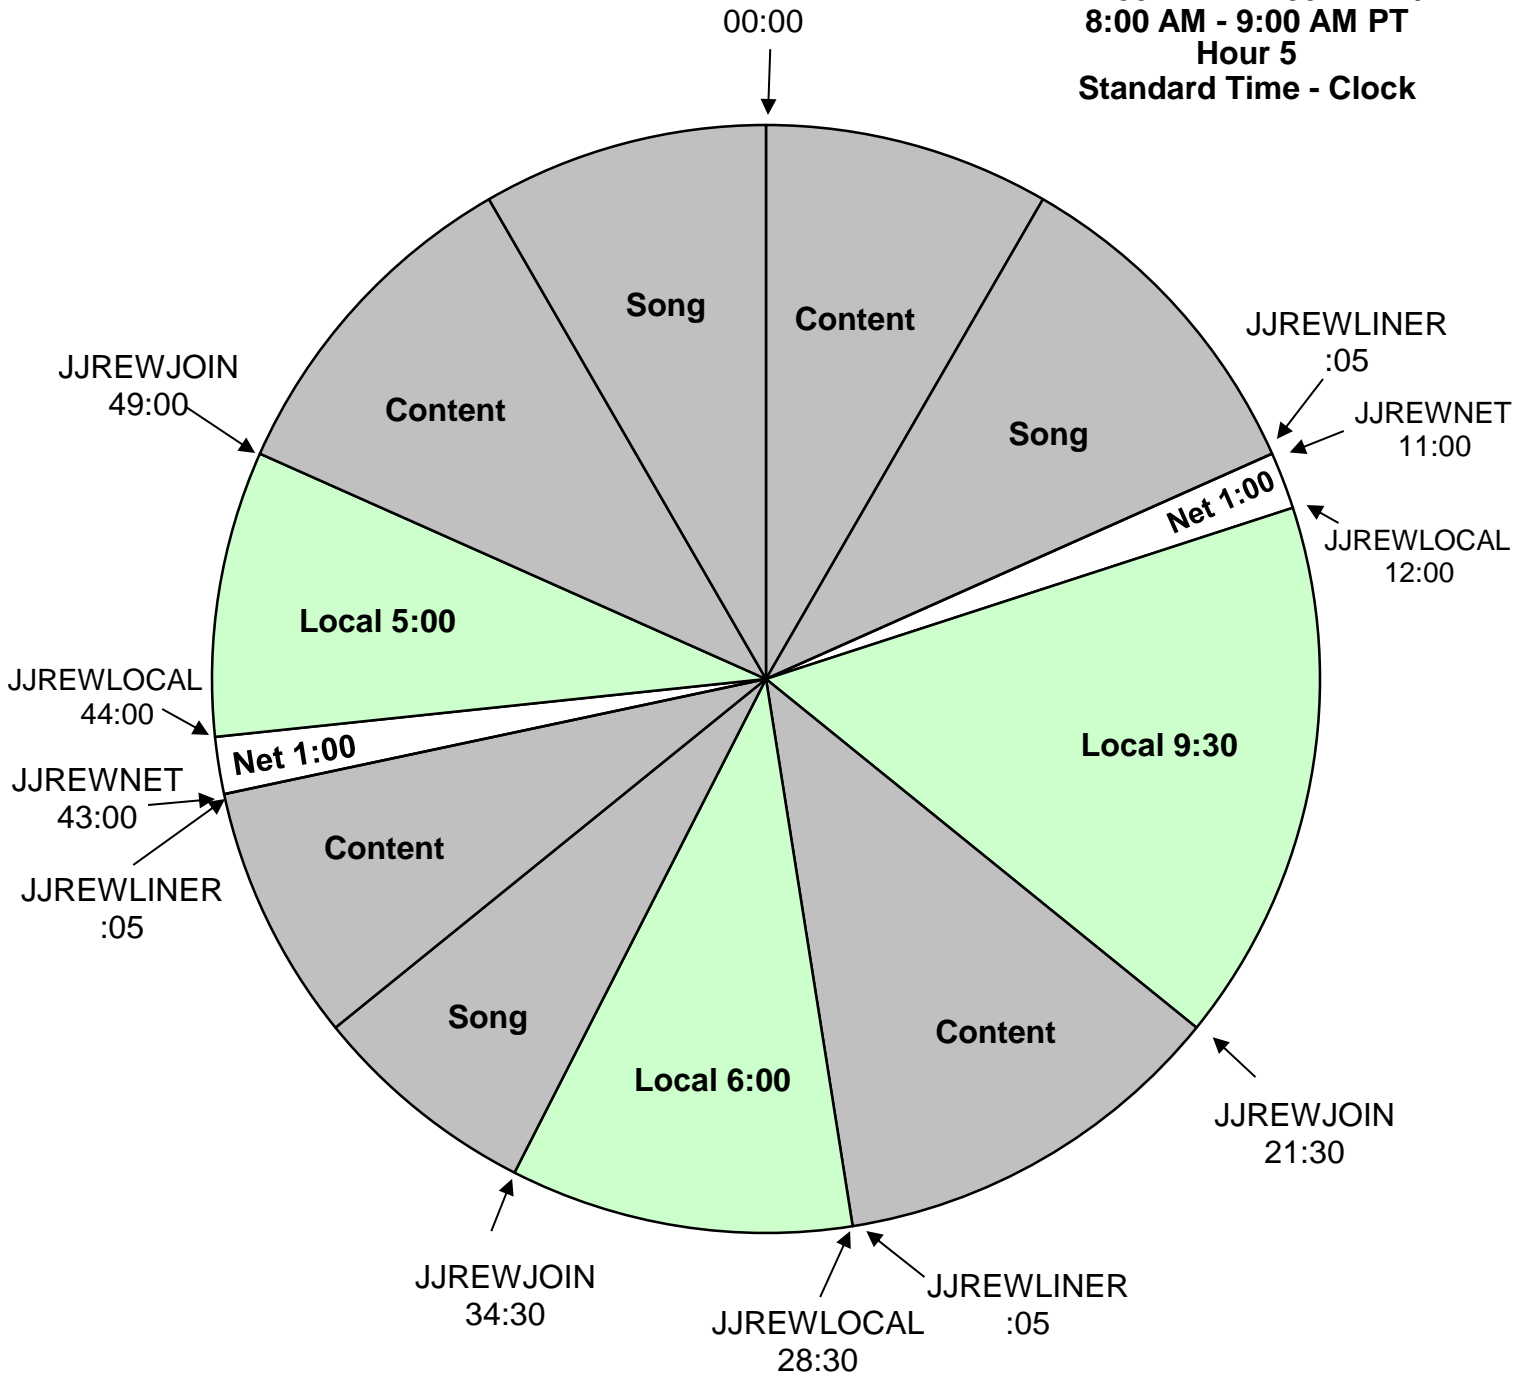

Johnjay and Rich Extra
 Johnjay and Rich Winter Extra
 Effective Date: November 6th,
 2017
 Premiere XDS PRO4-P Satellite
 Mon-Fri
 11:00 AM - 12:00PM ET/
 8:00 AM - 9:00 AM PT
 Hour 5
 Standard Time - Clock

JJREWJOIN: Rejoins Program
 JJREWLOCAL: Local Break
 JJREWNET: Network Break
 JJREWLINER: Locally produced :05 sec liner

All Breaks Float