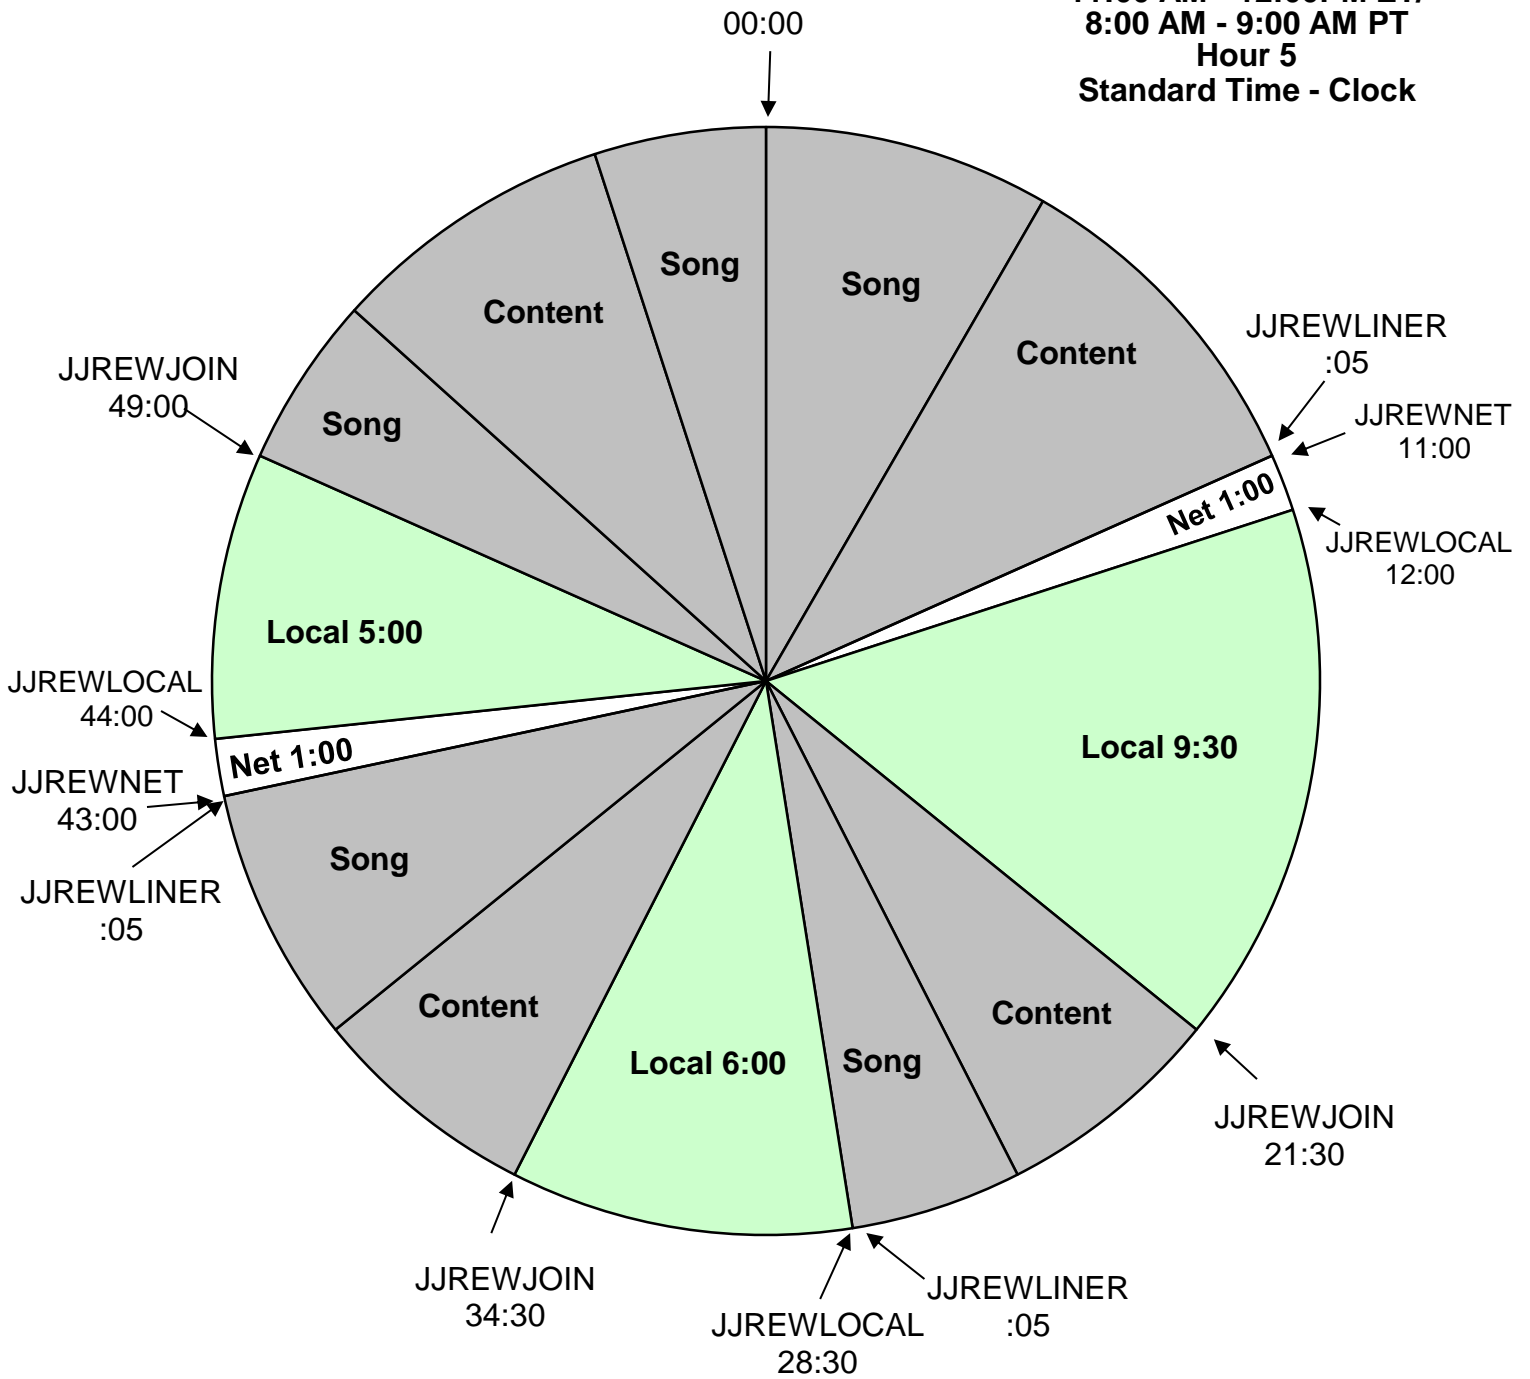

Johnjay and Rich Extra  
 Johnjay and Rich Winter Extra  
 Effective Date: November 2nd, 2020  
 Premiere XDS PRO4-P Satellite  
 Mon-Fri  
 11:00 AM - 12:00PM ET/  
 8:00 AM - 9:00 AM PT  
 Hour 5  
 Standard Time - Clock

For Technical Assistance Call  
 Premiere Network Operations Center: (800) 276-4431  
 Technical Info: <http://engineering.premiereradio.com>

Hour starts with JJRWID fired after final song in previous hour

JJREWJOIN: Rejoins Program  
 JJREWLOCAL: Local Break  
 JJREWNET: Network Break  
 JJREWLINER: Locally produced :05 sec liner

All Breaks Float