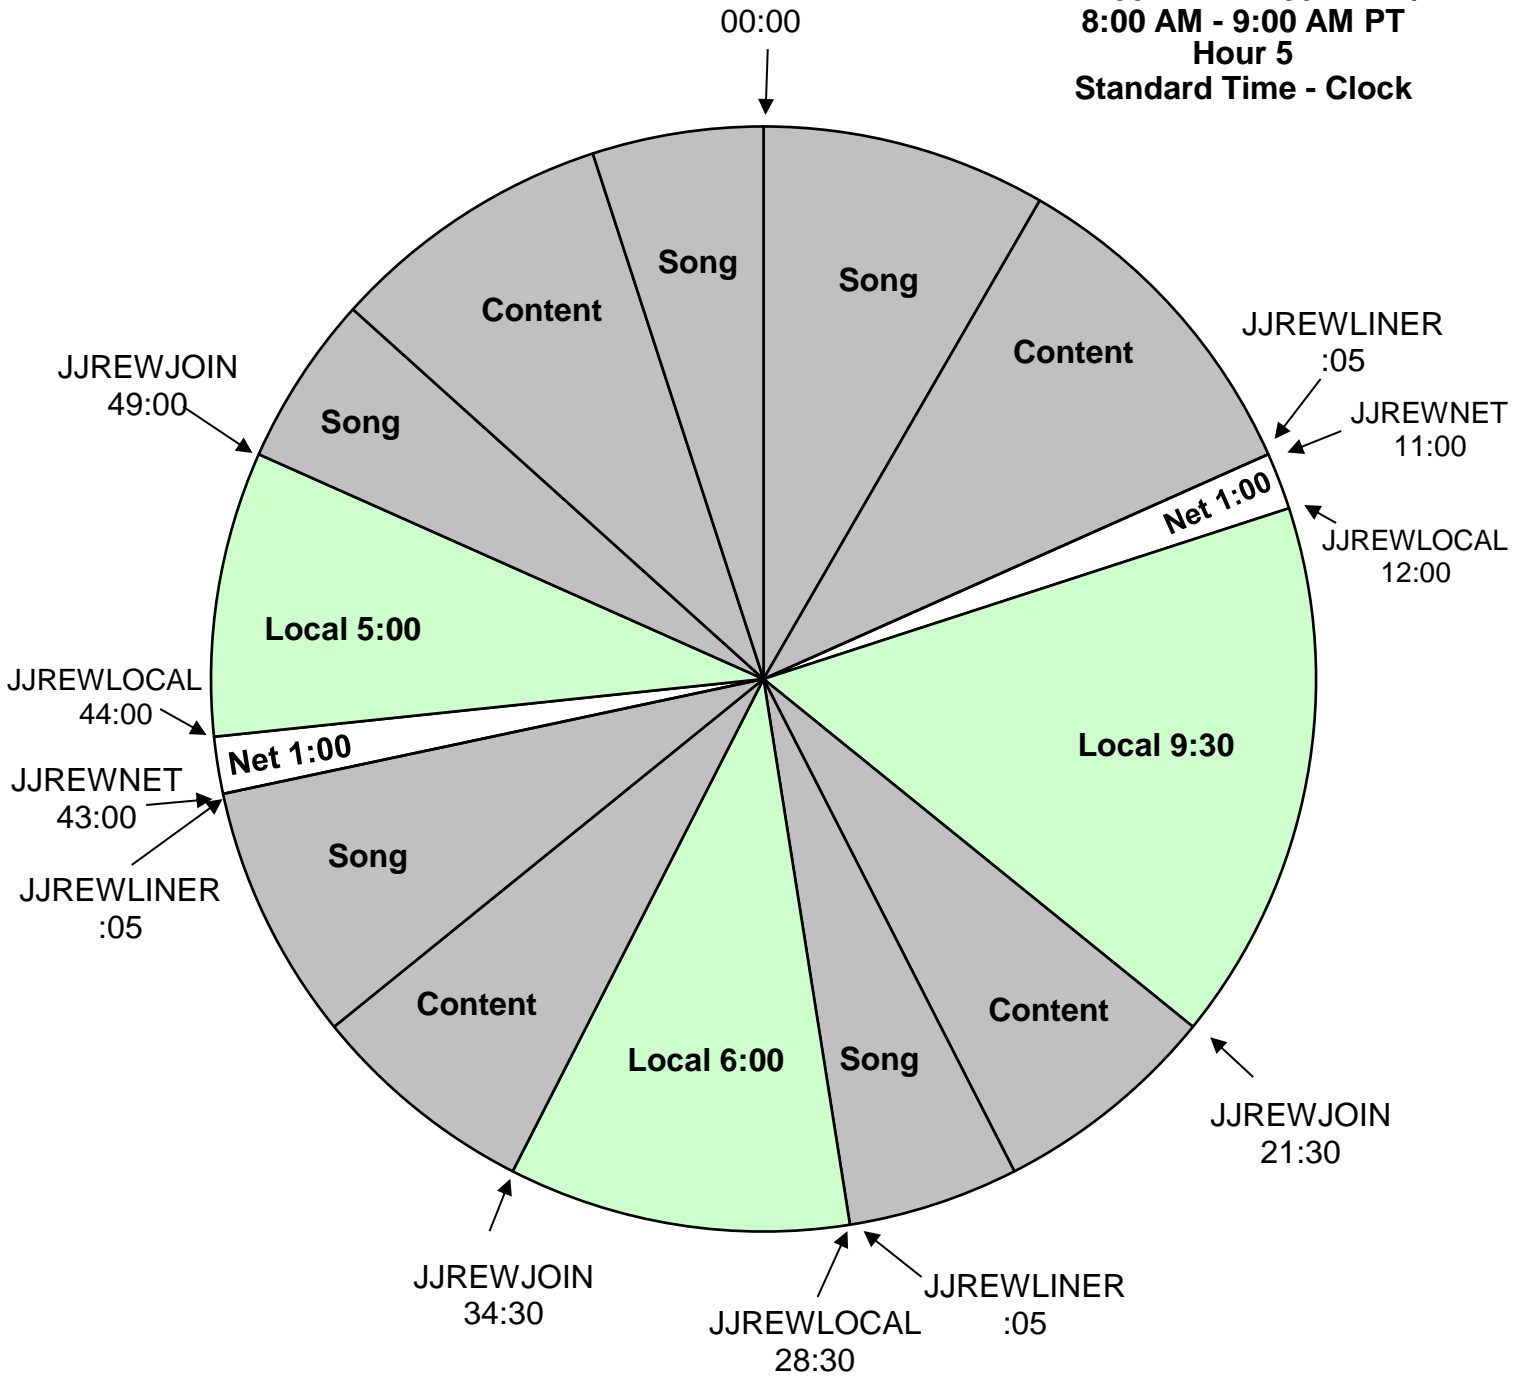

Johnjay and Rich Extra  
 Johnjay and Rich Winter Extra  
 Effective Date: November 8th,  
 2021  
 Premiere XDS PRO4-P Satellite  
 Mon-Fri  
 11:00 AM - 12:00PM ET/  
 8:00 AM - 9:00 AM PT  
 Hour 5  
 Standard Time - Clock

JJREWJOIN: Rejoins Program  
 JJREWLOCAL: Local Break  
 JJREWNET: Network Break  
 JJREWLINER: Locally produced :05 sec liner

All Breaks Float