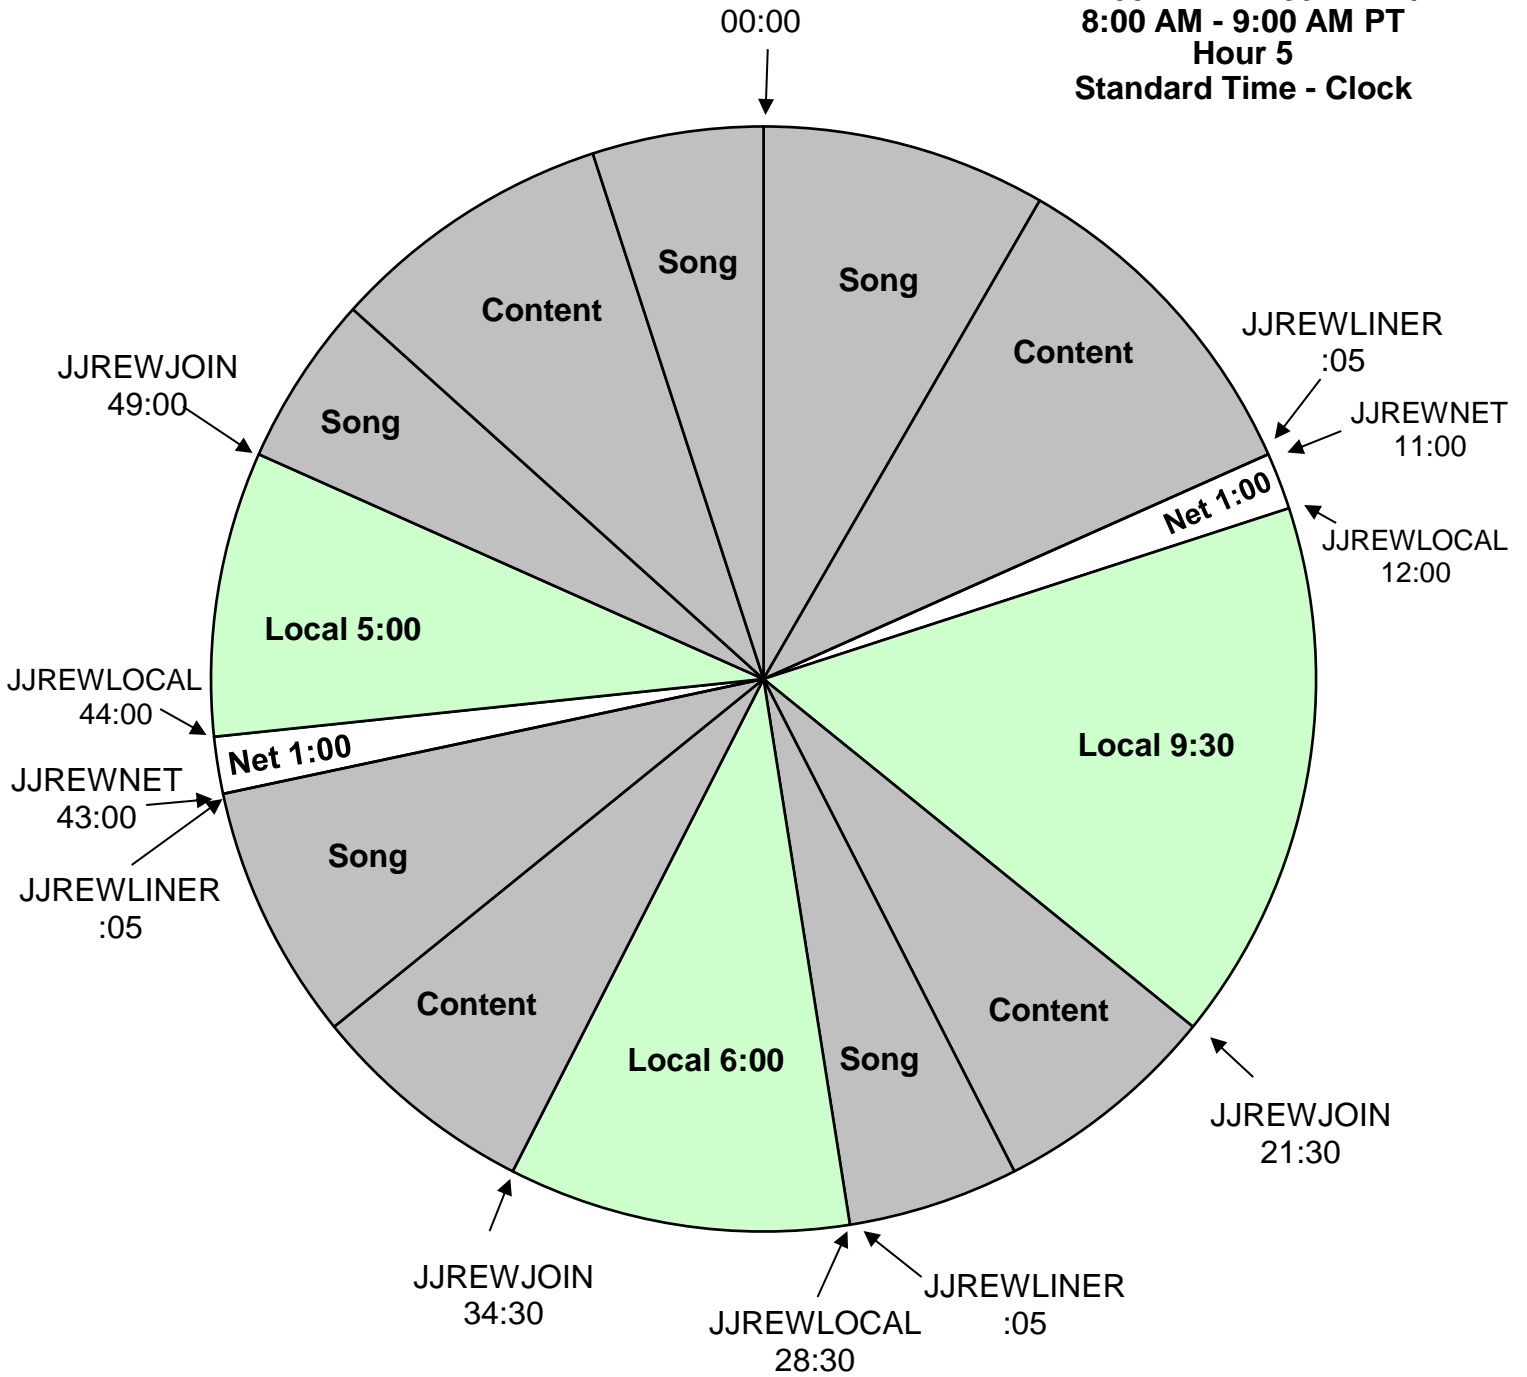

Johnjay and Rich Extra
 Johnjay and Rich Winter Extra
 Effective Date: November 7th,
 2022
 Premiere XDS PRO4-P Satellite
 Mon-Fri
 11:00 AM - 12:00PM ET/
 8:00 AM - 9:00 AM PT
 Hour 5
 Standard Time - Clock

For Technical Assistance Call
 Premiere Network Operations Center: (800) 276-4431
 Technical Info: <http://engineering.premiereradio.com>

Hour starts with JJRWID fired after final
 song in previous hour

JJREWJOIN: Rejoins Program
 JJREWLOCAL: Local Break
 JJREWNET: Network Break
 JJREWLINER: Locally produced :05 sec liner

All Breaks Float