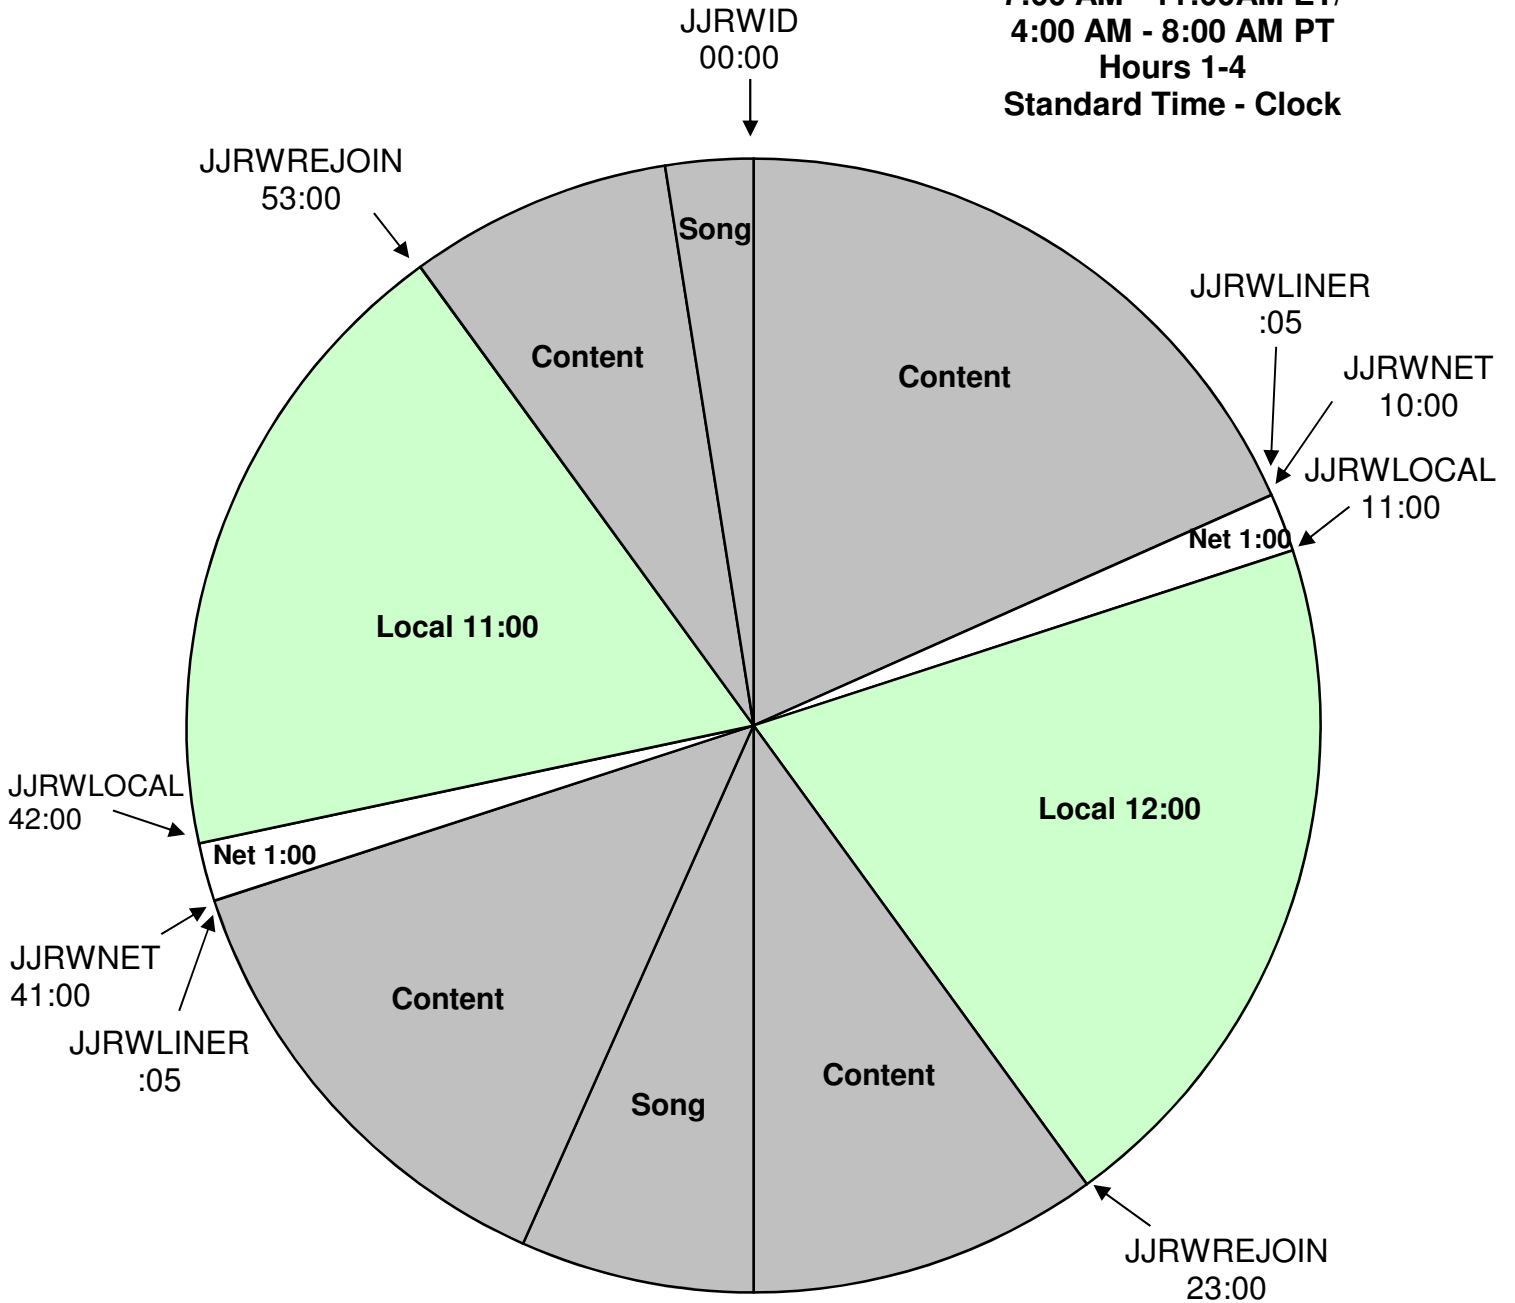

Mon-Fri
 7:00 AM - 11:00AM ET/
 4:00 AM - 8:00 AM PT
 Hours 1-4
 Standard Time - Clock

For Technical Assistance Call
 Premiere Network Operations Center: (800) 276-4431
 Technical Info: <http://engineering.premiereradio.com>

JJRWREJOIN: Rejoins Program
JJRWNET: Network Break
JJRWLOCAL: Local Break
JJRWID: Fires locally produced floating top of hour :15 sec ID
JJRWLINER: Locally produced :05 sec liner

All Breaks Float