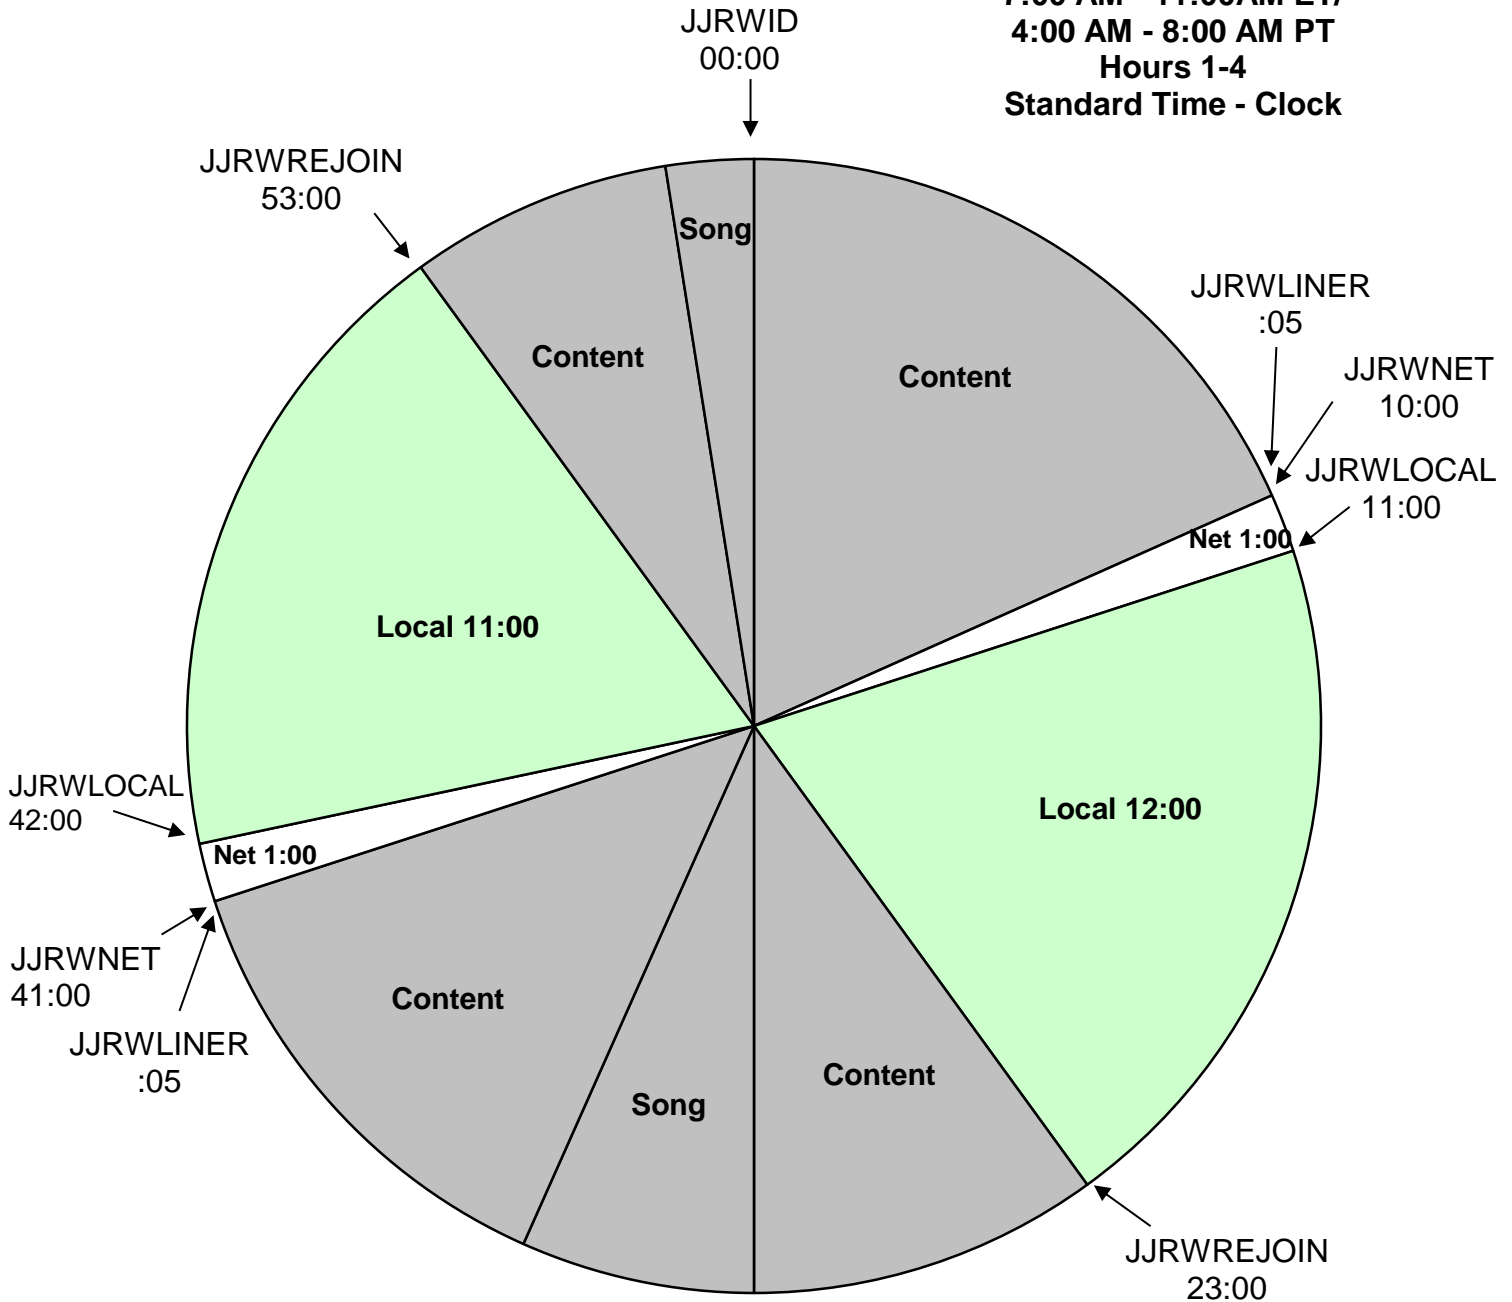

Johnjay and Rich
 XDS Program: Johnjay & Rich Winter
 Effective Date: November 6th, 2017
 Premiere XDS PRO4-P Satellite
 Mon-Fri
 7:00 AM - 11:00AM ET/
 4:00 AM - 8:00 AM PT
 Hours 1-4
 Standard Time - Clock

For Technical Assistance Call
 Premiere Network Operations Center: (800) 276-4431
 Technical Info: <http://engineering.premiereradio.com>

JJRWREJOIN: Rejoins Program
JJRWNET: Network Break
JJRWLOCAL: Local Break
JJRWID: Fires locally produced floating top of hour :15 sec ID
JJRWLINER: Locally produced :05 sec liner

All Breaks Float