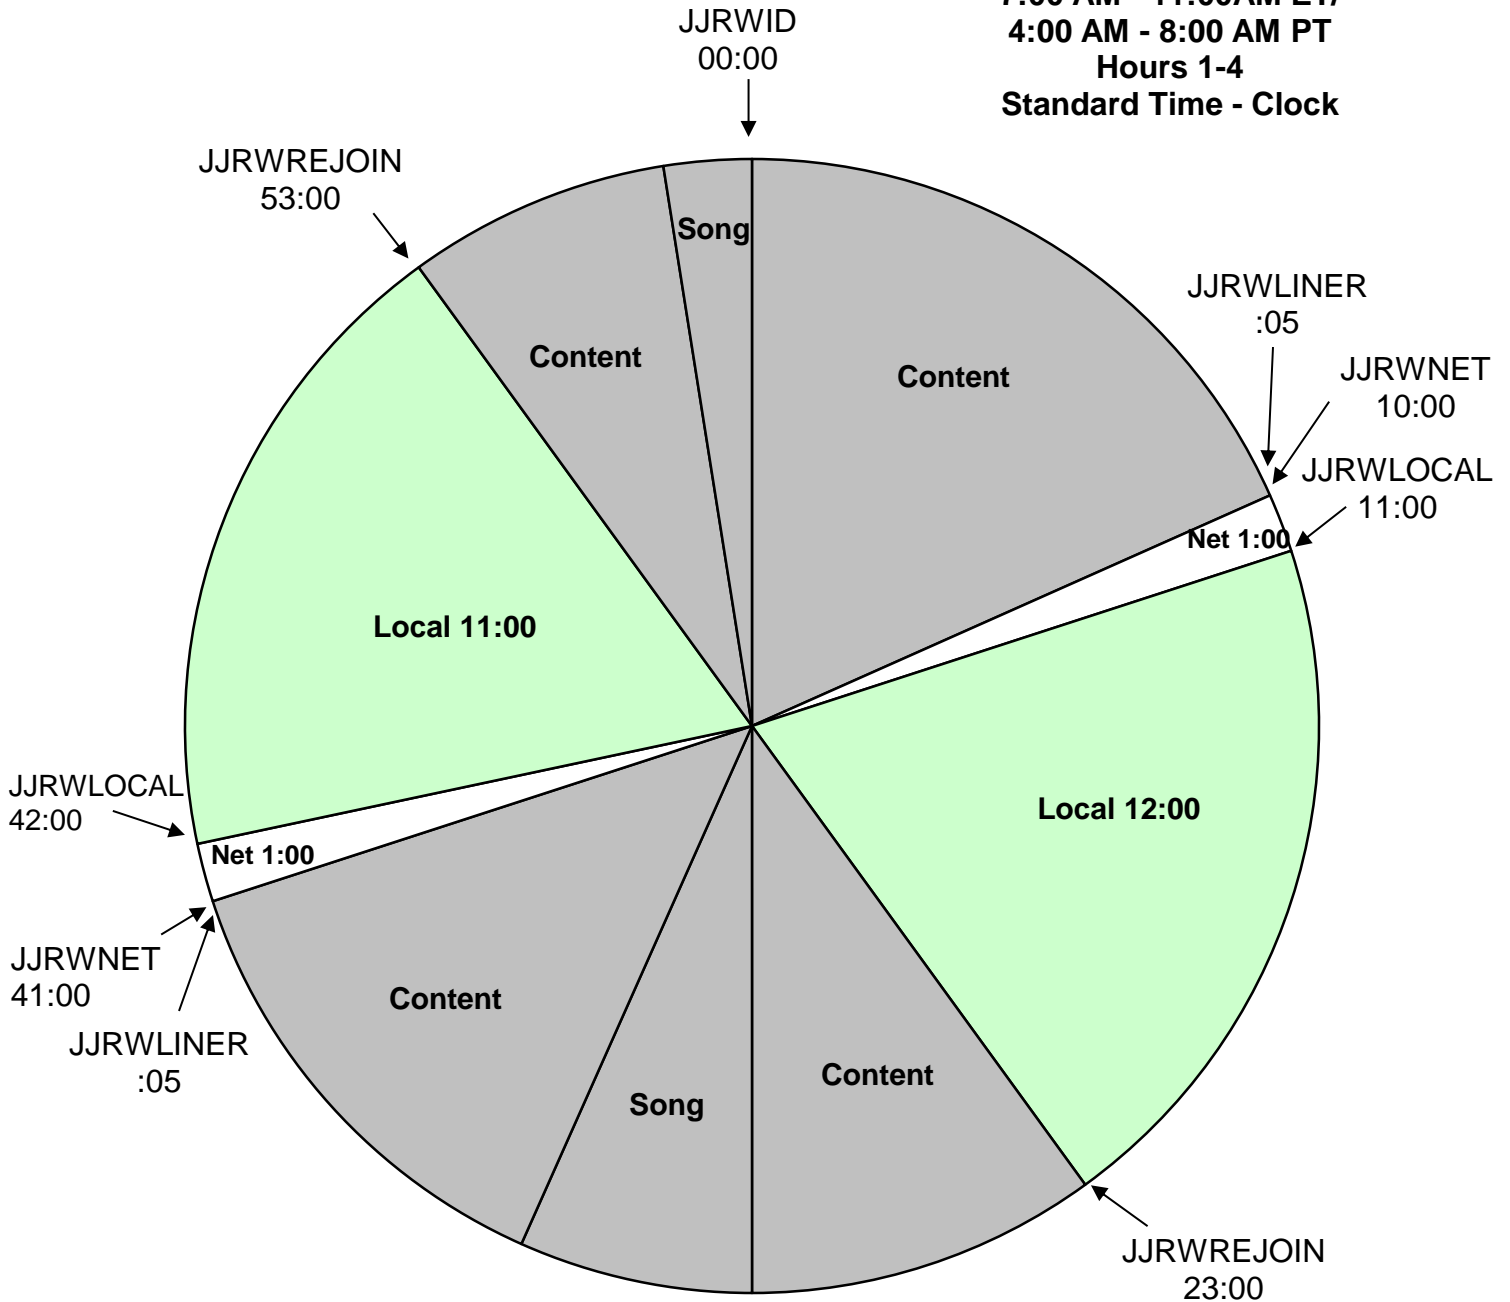

Johnjay and Rich
 XDS Program: Johnjay & Rich Winter
 Effective Date: November 5th, 2018
 Premiere XDS PRO4-P Satellite
 Mon-Fri
 7:00 AM - 11:00AM ET/
 4:00 AM - 8:00 AM PT
 Hours 1-4
 Standard Time - Clock

For Technical Assistance Call
 Premiere Network Operations Center: (800) 276-4431
 Technical Info: <http://engineering.premiereradio.com>

JJRWREJOIN: Rejoins Program
 JJRWNET: Network Break
 JJRWLOCAL: Local Break
 JJRWID: Fires locally produced floating top of hour :15 sec ID
 JJRWLINER: Locally produced :05 sec liner

All Breaks Float