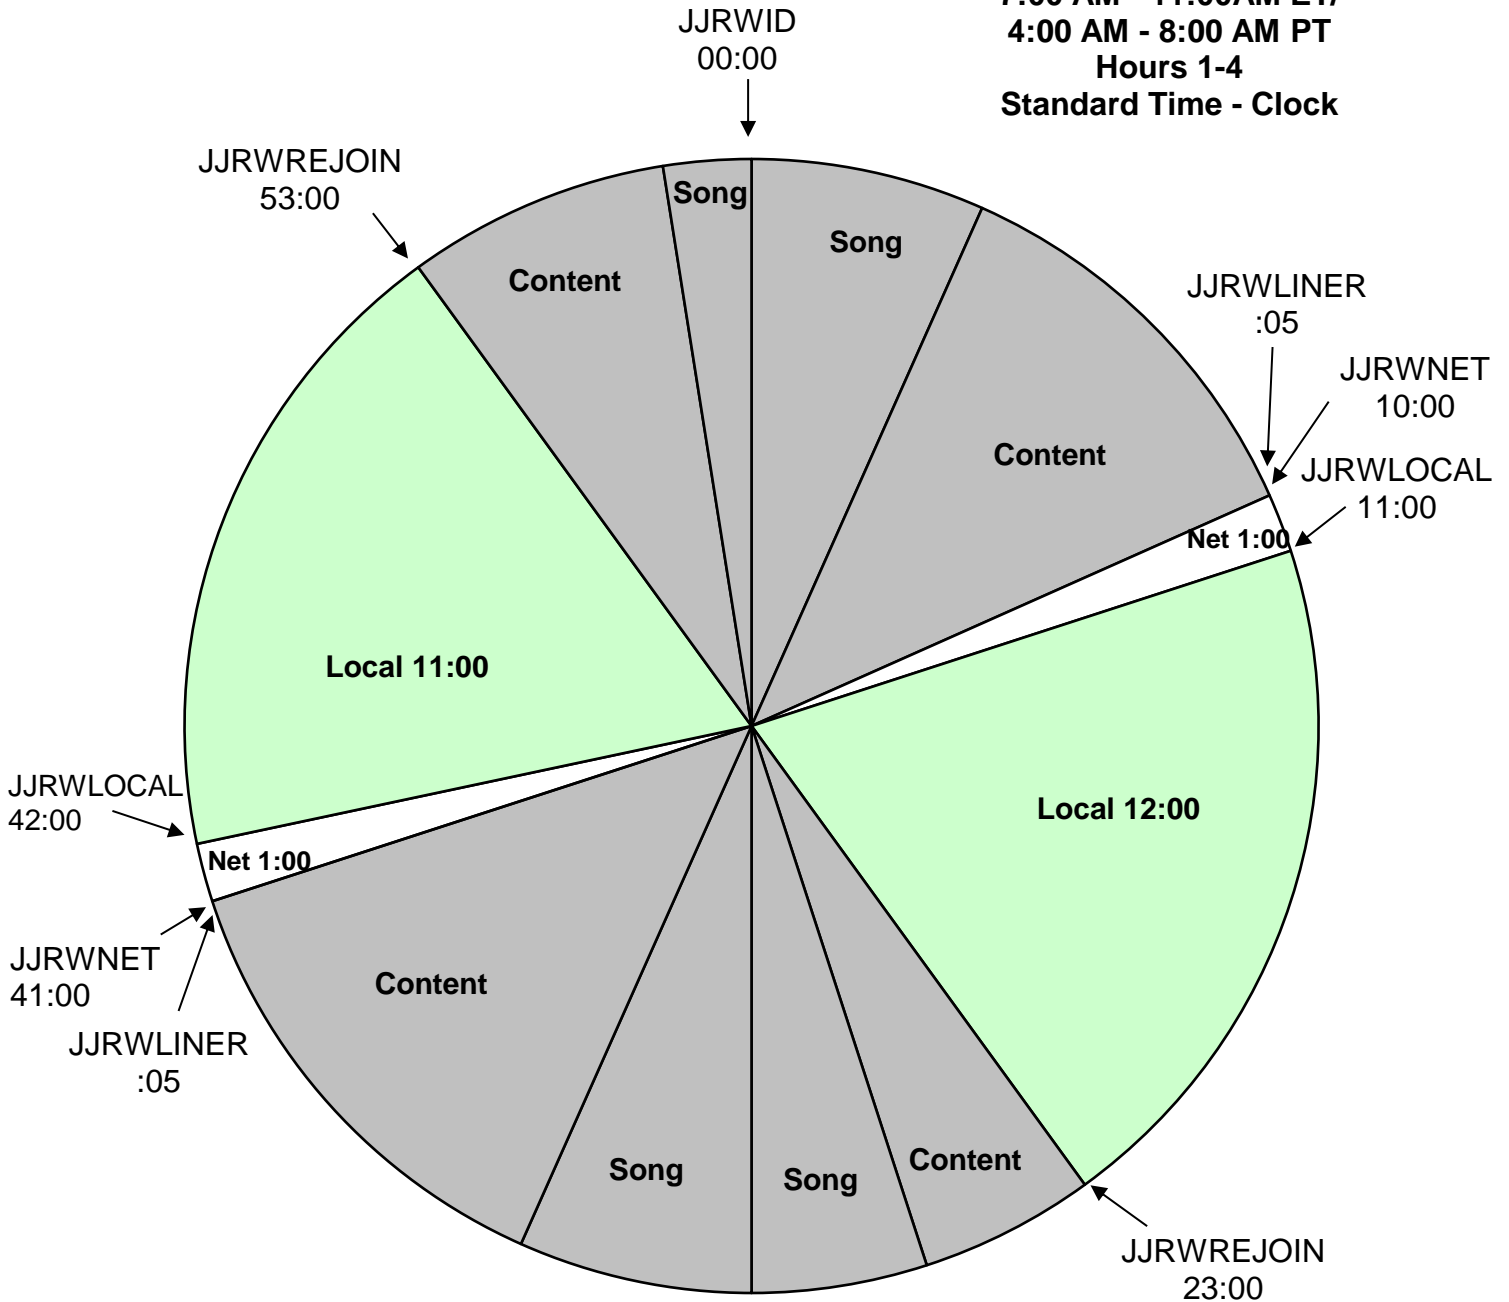

Johnjay and Rich
 XDS Program: Johnjay & Rich Winter
 Effective Date: November 8th 2021
 Premiere XDS PRO4-P Satellite
 Mon-Fri
 7:00 AM - 11:00AM ET/
 4:00 AM - 8:00 AM PT
 Hours 1-4
 Standard Time - Clock

For Technical Assistance Call
 Premiere Network Operations Center: (800) 276-4431
 Technical Info: <http://engineering.premiereradio.com>

JJRWREJOIN: Rejoins Program
JJRWNET: Network Break
JJRWLOCAL: Local Break
JJRWID: Fires locally produced floating top of hour :15 sec ID
JJRWLINER: Locally produced :05 sec liner

All Breaks Float