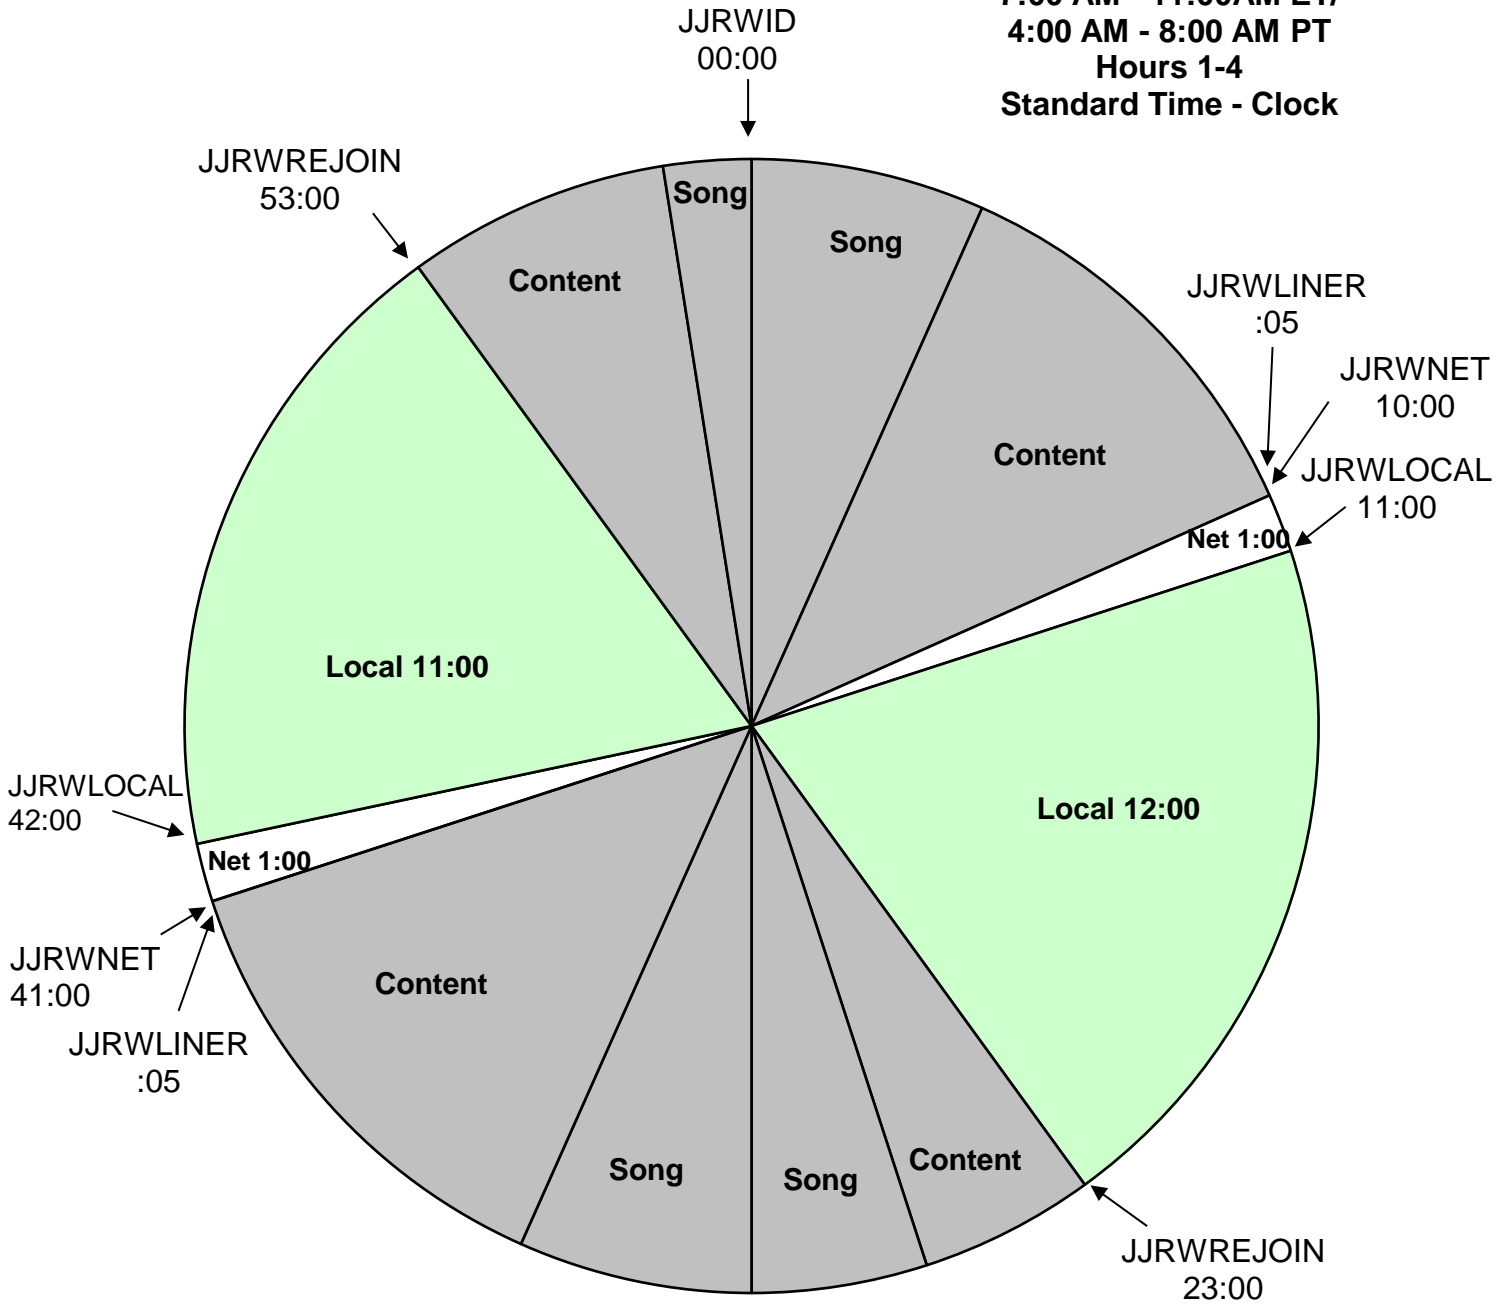

Johnjay and Rich
 XDS Program: Johnjay & Rich Winter
 Effective Date: November 7th 2022
 Premiere XDS PRO4-P Satellite
 Mon-Fri
 7:00 AM - 11:00AM ET/
 4:00 AM - 8:00 AM PT
 Hours 1-4
 Standard Time - Clock

For Technical Assistance Call
 Premiere Network Operations Center: (800) 276-4431
 Technical Info: <http://engineering.premiereradio.com>

JJRWREJOIN: Rejoins Program
JJRWNET: Network Break
JJRWLOCAL: Local Break
JJRWID: Fires locally produced floating top of hour :15 sec ID
JJRWLINER: Locally produced :05 sec liner

All Breaks Float