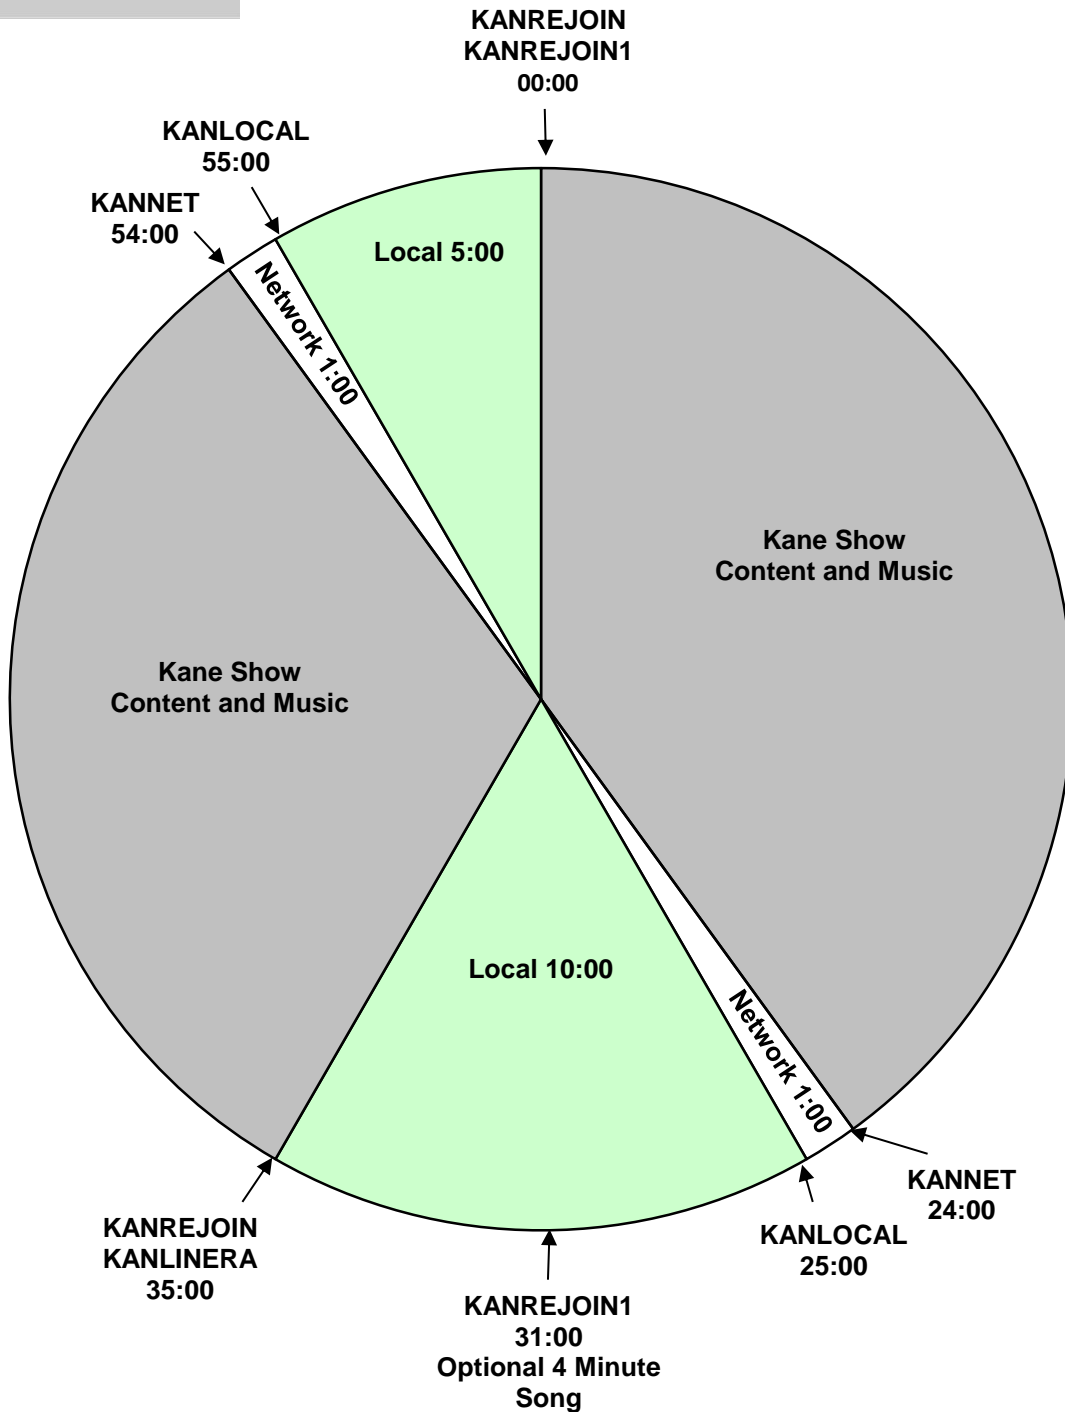

The Kane Show
XDS Program: Kane Show
 Effective Date: December 30th, 2019
 Premiere XDS PRO4-P Satellite
 6AM to 10AM Eastern Time
 Hour 1

All Breaks Float

For Technical Assistance call:
 Premiere Network Operations Center: 800-276-4431
 Technical Info: <http://engineering.premiereradio.com/>

XDS Relays:

- KANREJOIN - Rejoins Program
- KANLOCAL - Local Break
- KANNET - Network Break
- KANLINERA - :04 Local Liner
- KANLINERB - :07 Local Sweeper (Optional)
- KANREJOIN1 - Optional Rejoin for 5 minute Local Breaks
- KANID - :05 Legal ID