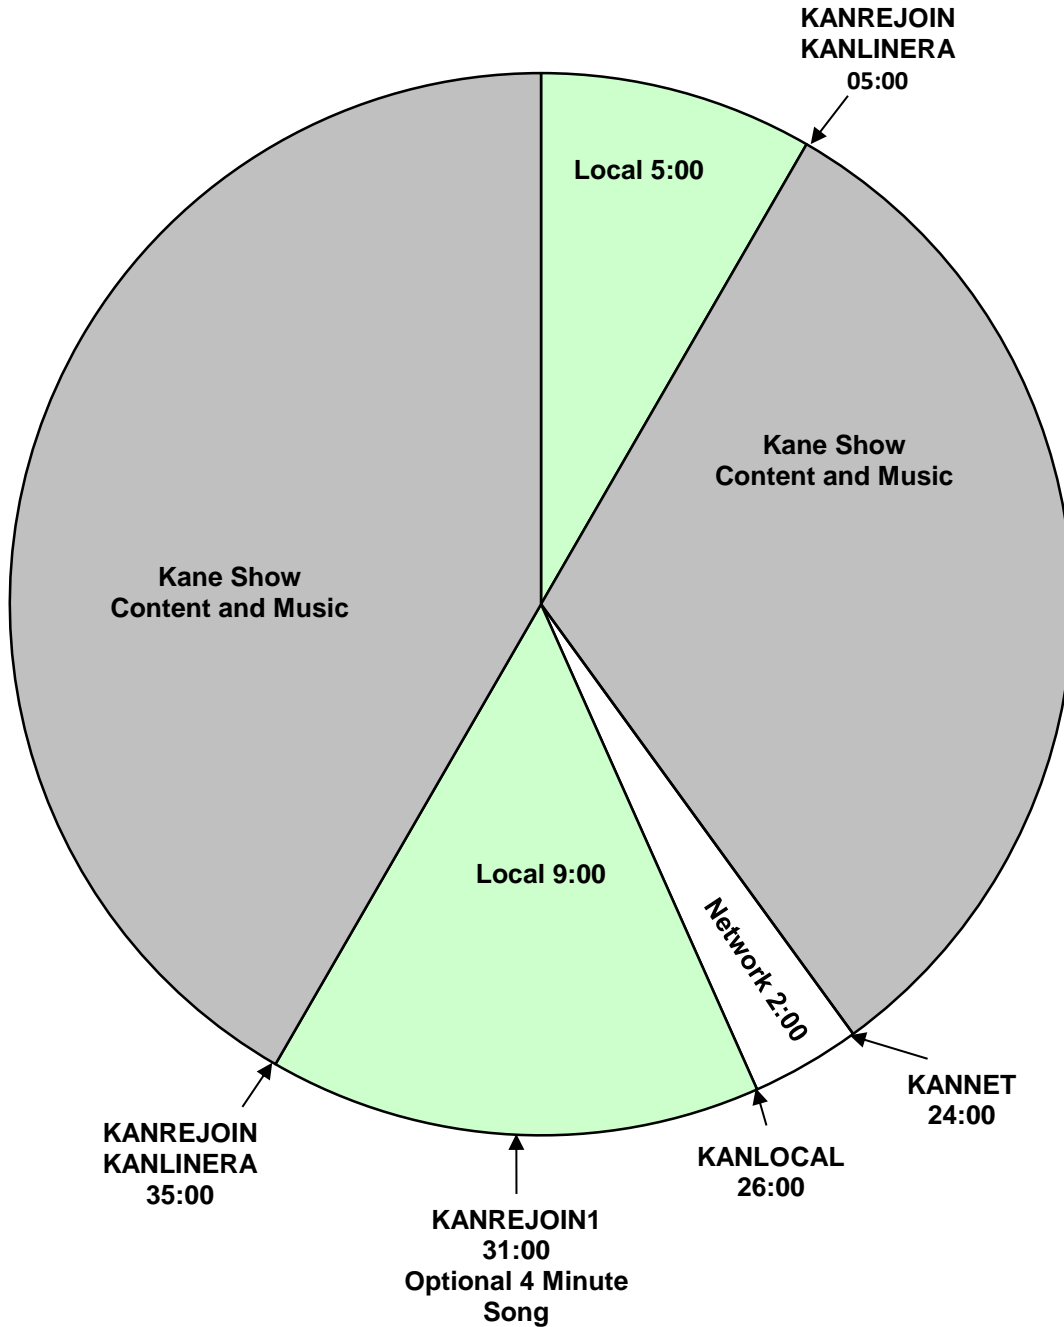

**The Kane Show**  
**XDS Program: Kane Show**  
 Effective Date: December 30th, 2019  
 Premiere XDS PRO4-P Satellite  
 6AM to 10AM Eastern Time  
 Hour 2

For Technical Assistance call:  
 Premiere Network Operations Center: 800-276-4431  
 Technical Info: <http://engineering.premiereradio.com/>

**XDS Relays:**

- KANREJOIN - Rejoins Program
- KANLOCAL - Local Break
- KANNET - Network Break
- KANLINERA - :04 Local Liner
- KANLINERB - :07 Local Sweeper (Optional)
- KANREJOIN1 - Optional Rejoin for 5 minute Local Breaks
- KANID - :05 Legal ID