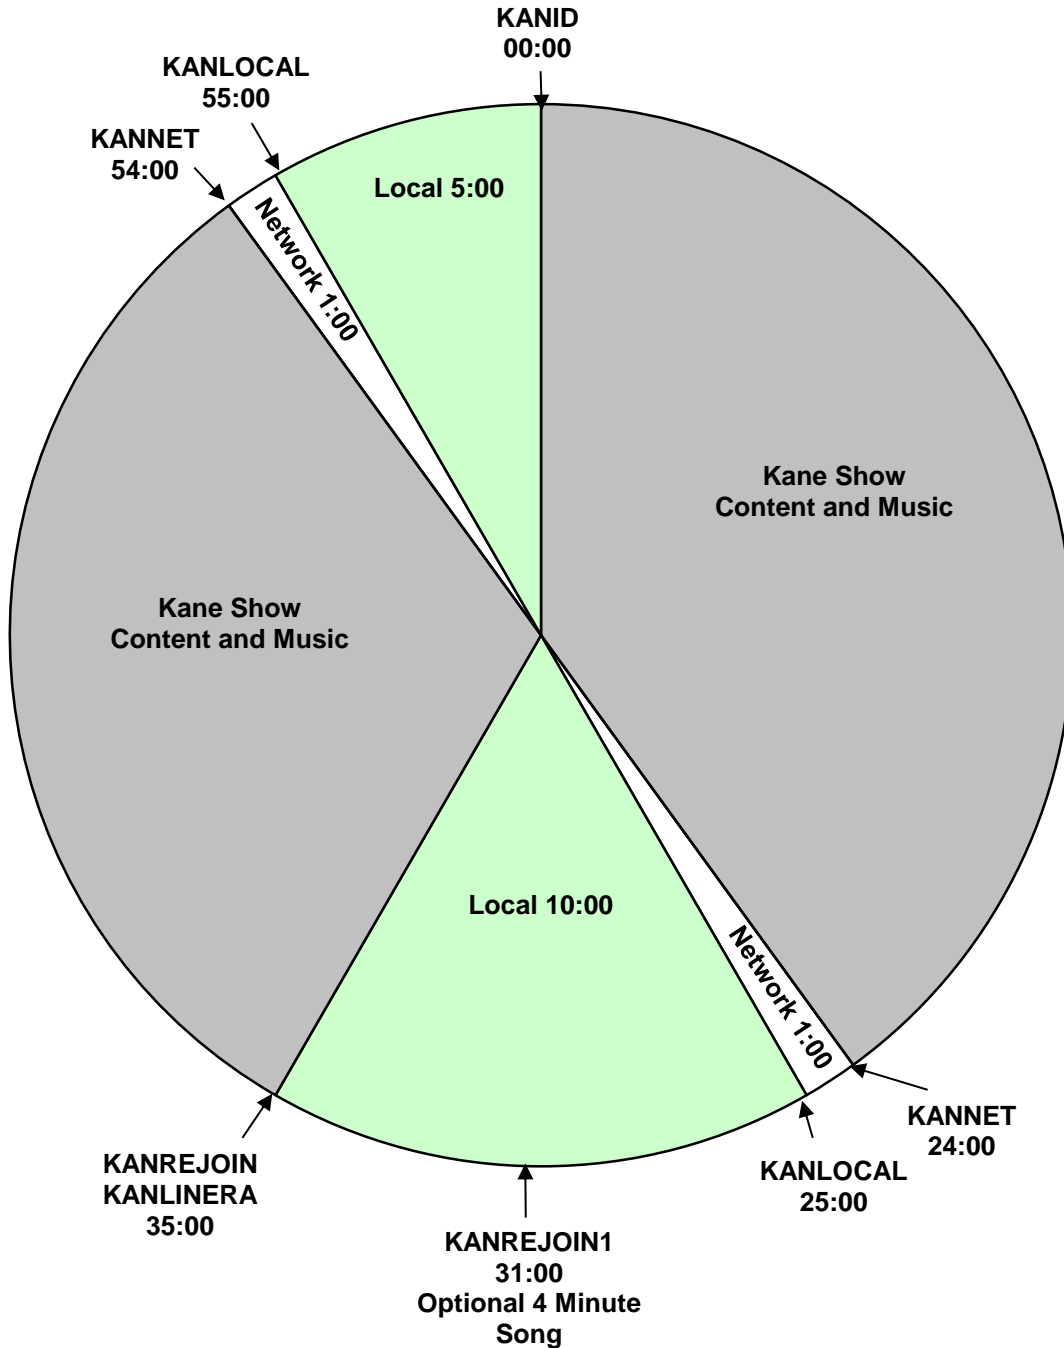

**The Kane Show**  
**XDS Program: Kane Show**  
 Effective Date: December 30th, 2019  
 Premiere XDS PRO4-P Satellite  
 6AM to 10AM Eastern Time  
 Hour 3

All Breaks Float

For Technical Assistance call:  
 Premiere Network Operations Center: 800-276-4431  
 Technical Info: <http://engineering.premiereradio.com/>

**XDS Relays:**

- KANREJOIN - Rejoins Program
- KANLOCAL - Local Break
- KANNET - Network Break
- KANLINERA - :04 Local Liner
- KANLINERB - :07 Local Sweeper (Optional)
- KANREJOIN1 - Optional Rejoin for 5 minute Local Breaks
- KANID - :05 Legal ID