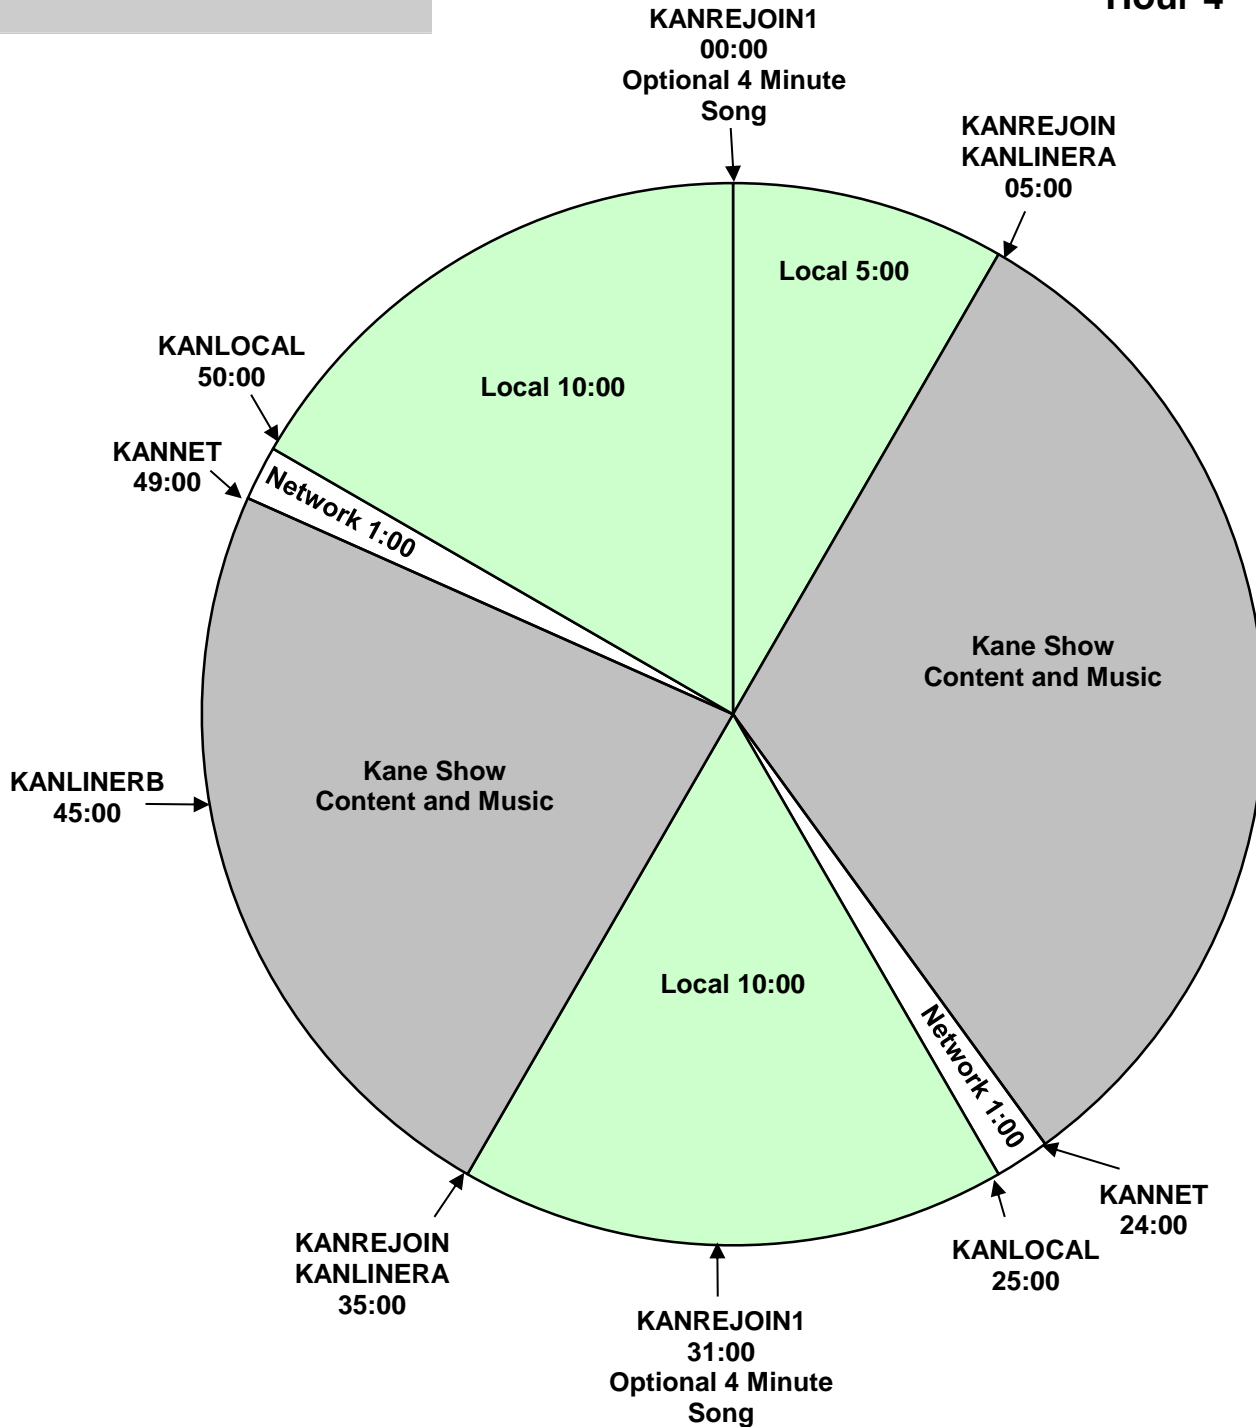

The Kane Show
XDS Program: Kane Show
 Effective Date: December 30th, 2019
 Premiere XDS PRO4-P Satellite
 6AM to 10AM Eastern Time
 Hour 4

All Breaks Float

For Technical Assistance call:
 Premiere Network Operations Center: 800-276-4431
 Technical Info: <http://engineering.premiereradio.com/>

XDS Relays:

- KANREJOIN - Rejoins Program
- KANLOCAL - Local Break
- KANNET - Network Break
- KANLINERA - :04 Local Liner
- KANLINERB - :07 Local Sweeper (Optional)
- KANREJOIN1 - Optional Rejoin for 5 minute Local Breaks
- KANID - :05 Legal ID