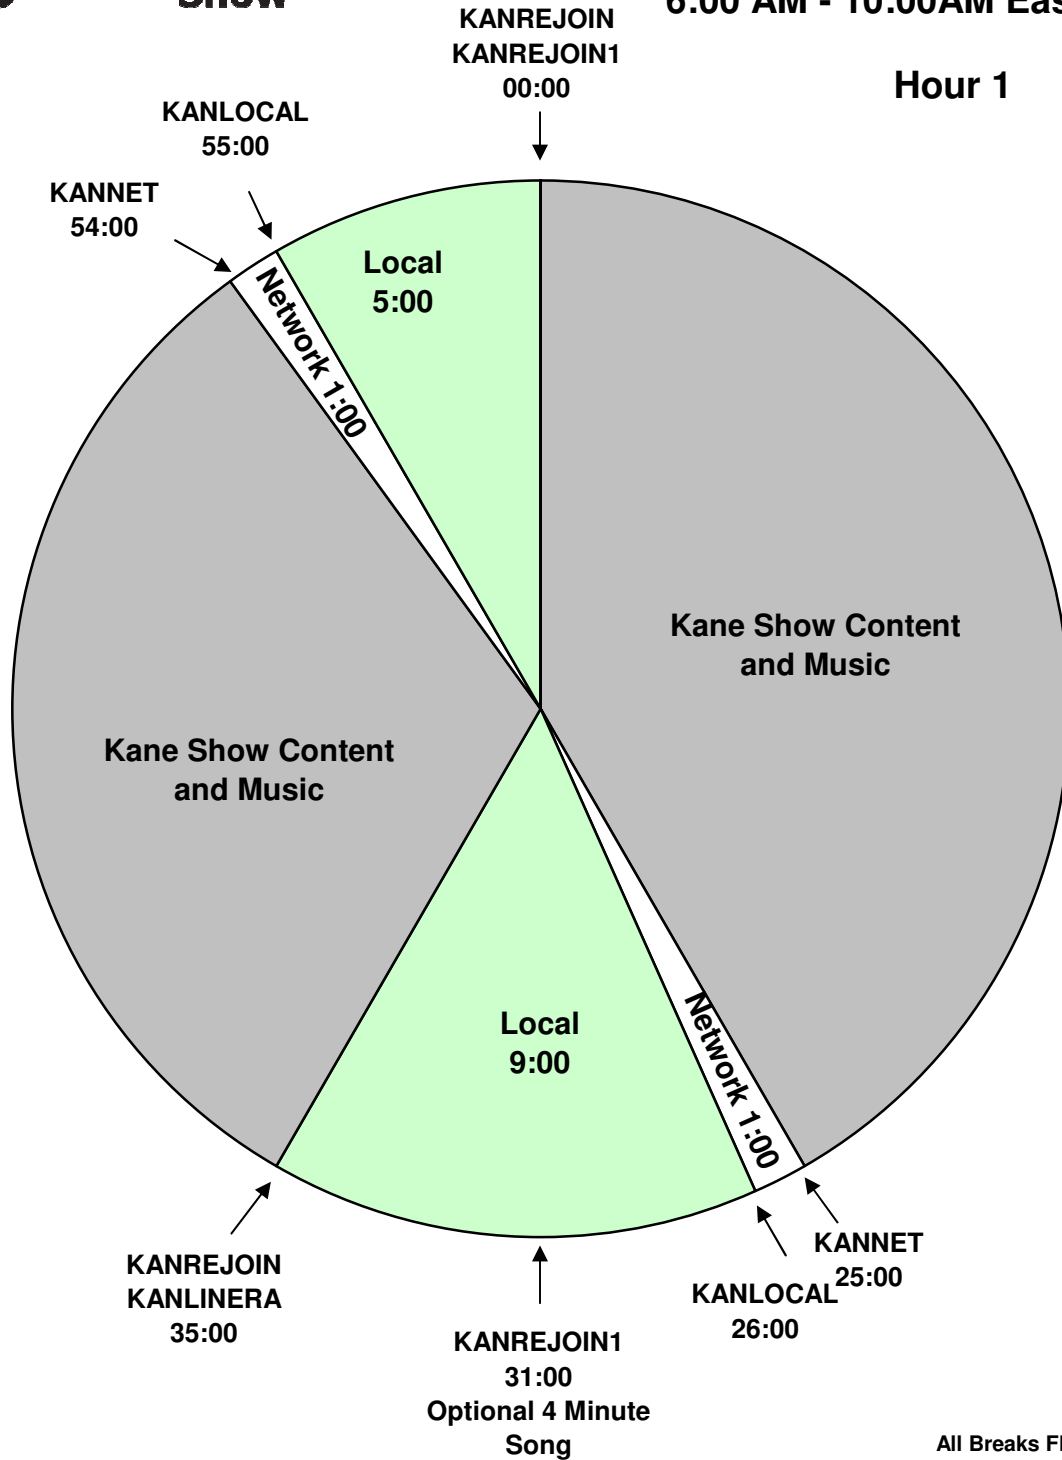

**The Kane Show**  
**XDS Program: Kane Show**  
 Effective Date: December 29th, 2014  
 Premiere XDS PRO4-P Satellite  
 6:00 AM - 10:00AM Eastern Time

For Technical Assistance call:  
 Premiere Network Operations Center: 800-276-4431  
 Technical Info: <http://engineering.premiereradio.com/>

**XDS Relays:**

- KANREJOIN - Rejoins Program
- KANLOCAL - Local Break
- KANNET - Network Break
- KANLINERA - :04 Local Liner
- KANLINERB - :07 Local Sweeper (Optional)
- KANREJOIN1 - Optional Rejoin for 5 minute Local Breaks