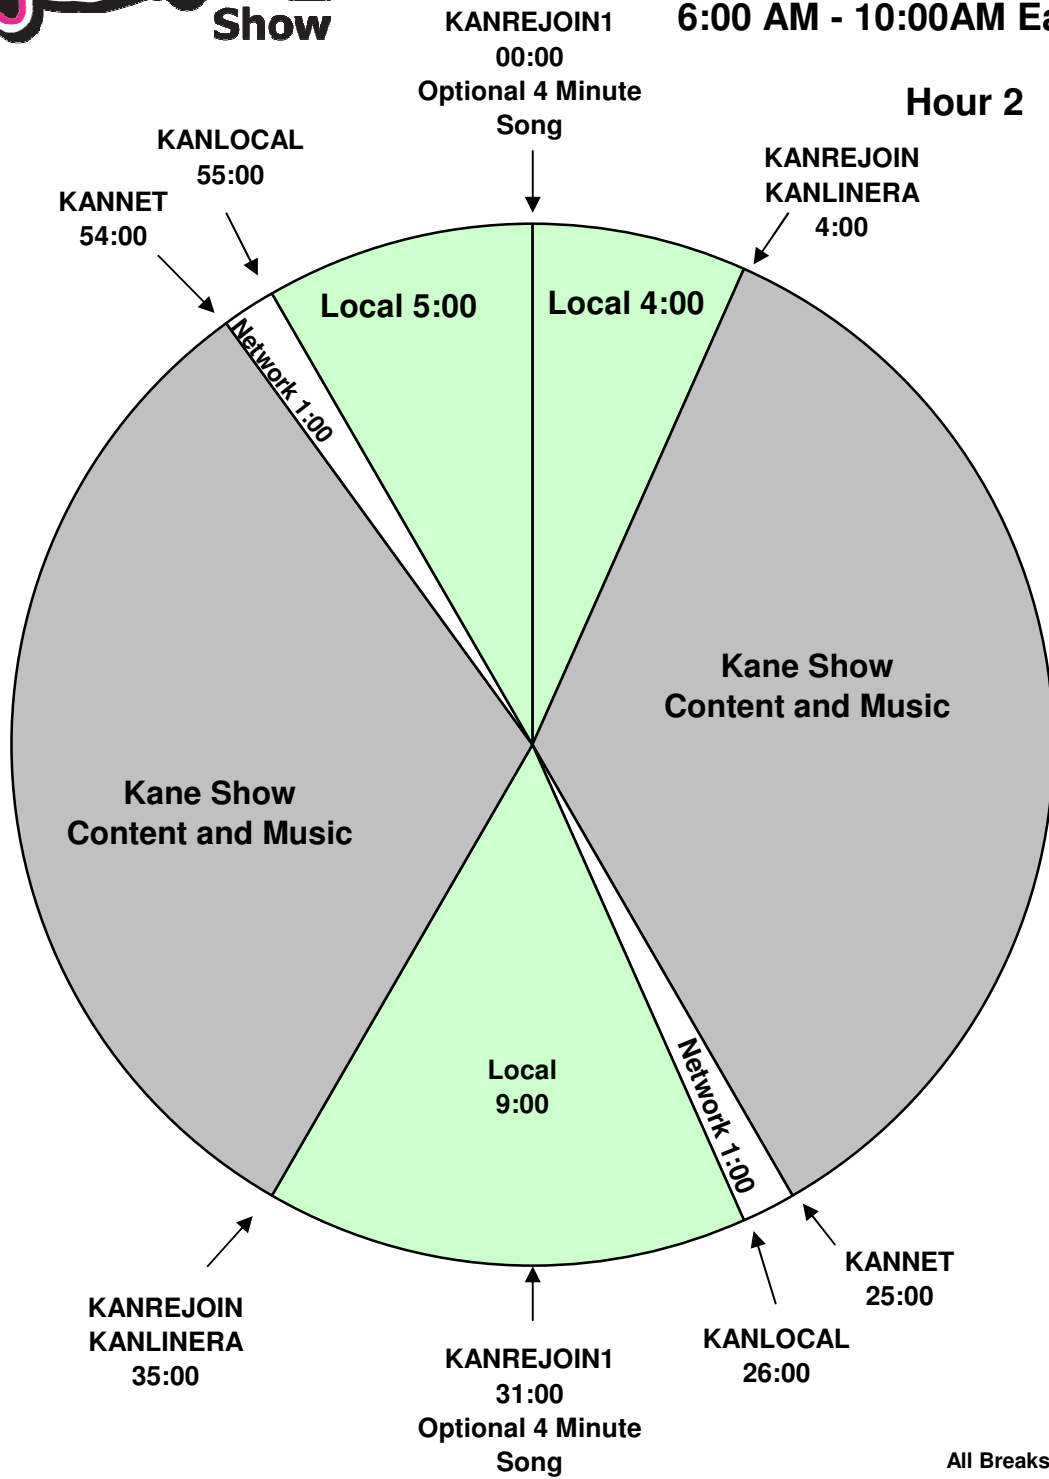

**The Kane Show**  
**XDS Program: Kane Show**  
 Effective Date: December 29th, 2014  
 Premiere XDS PRO4-P Satellite  
 6:00 AM - 10:00AM Eastern Time

For Technical Assistance call:  
 Premiere Network Operations Center: 800-276-4431  
 Technical Info: <http://engineering.premiereradio.com/>

**XDS Relays:**

- KANREJOIN - Rejoins Program
- KANLOCAL - Local Break
- KANNET - Network Break
- KANLINERA - Local Liner
- KANLINERB - :07 Local Sweeper (Optional)
- KANREJOIN1 - Optional Rejoin for 5 Minute Local Breaks