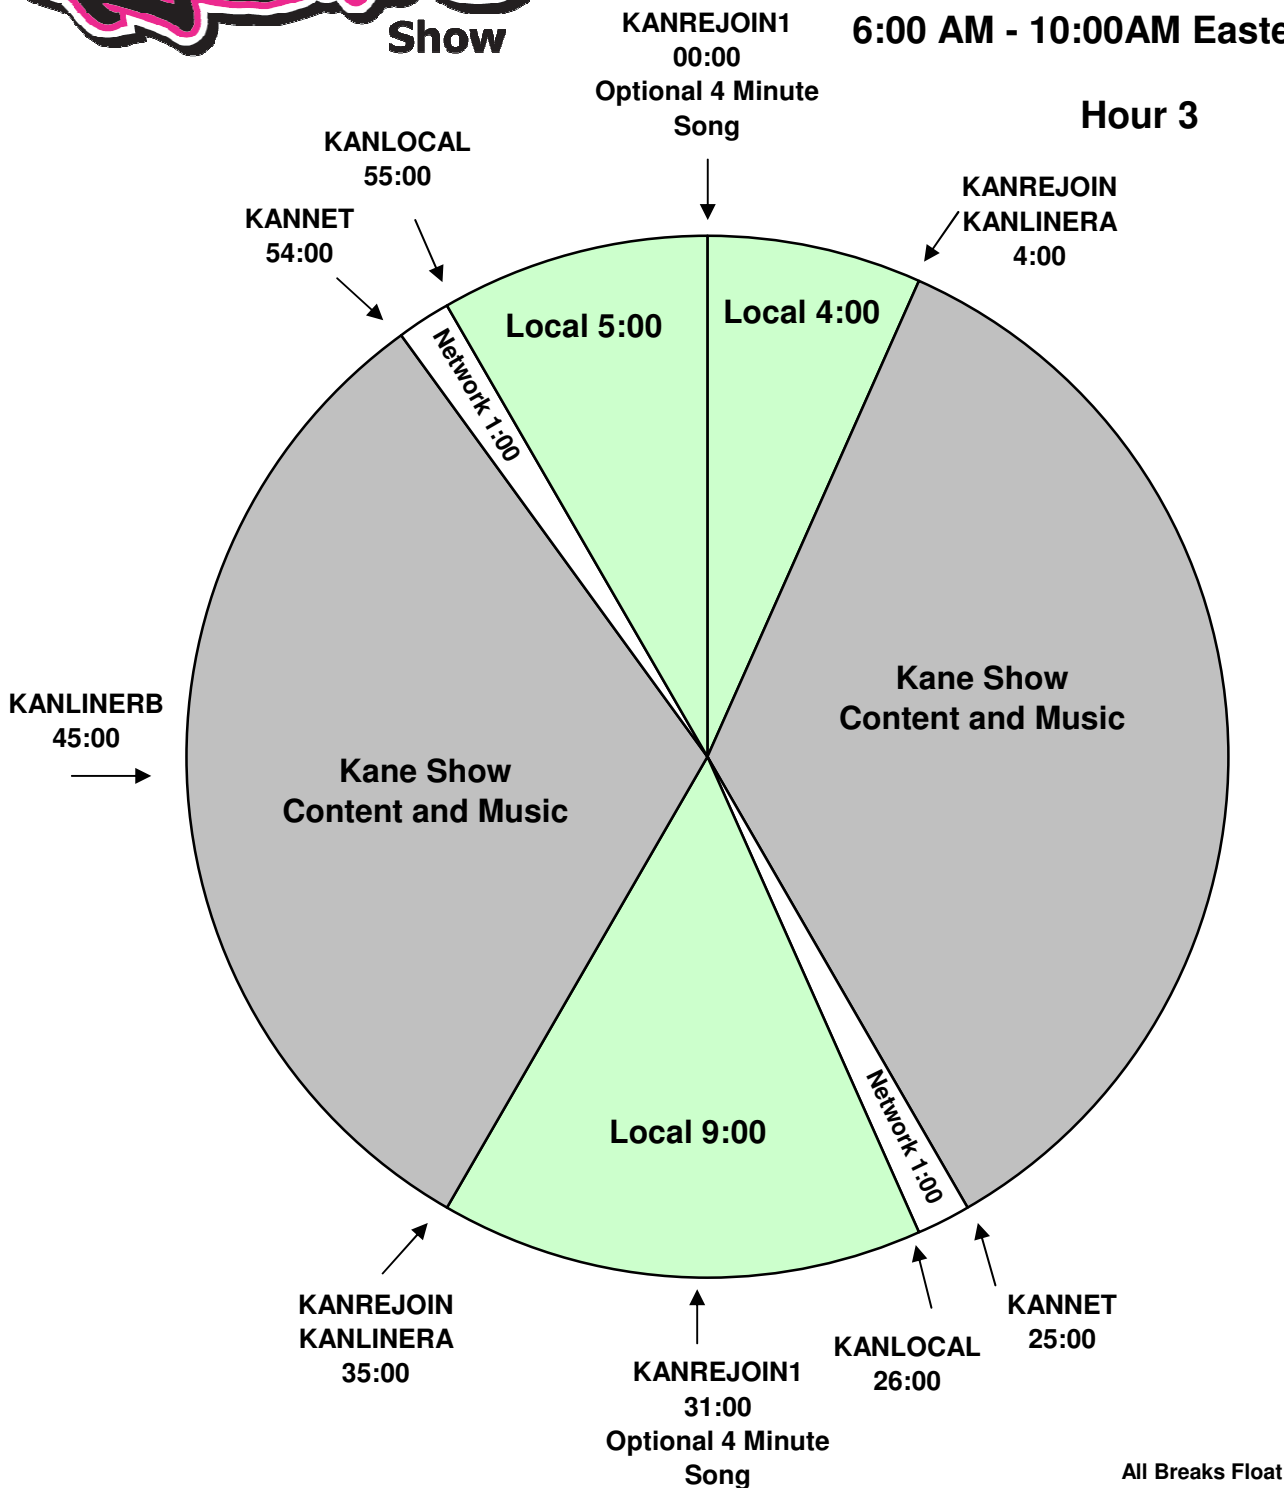

**The Kane Show**  
**XDS Program: Kane Show**  
 Effective Date: December 29th, 2014  
 Premiere XDS PRO4-P Satellite  
 6:00 AM - 10:00AM Eastern Time

For Technical Assistance call:  
 Premiere Network Operations Center: 800-276-4431  
 Technical Info: <http://engineering.premiereradio.com/>

**XDS Relays:**

- KANREJOIN - Rejoins Program
- KANLOCAL - Local Break
- KANNET - Network Break
- KANLINERA - Local Liner
- KANLINERB - :07 Local Sweeper (Optional)
- KANREJOIN1 - Optional Rejoin for 5 Minute Local Breaks