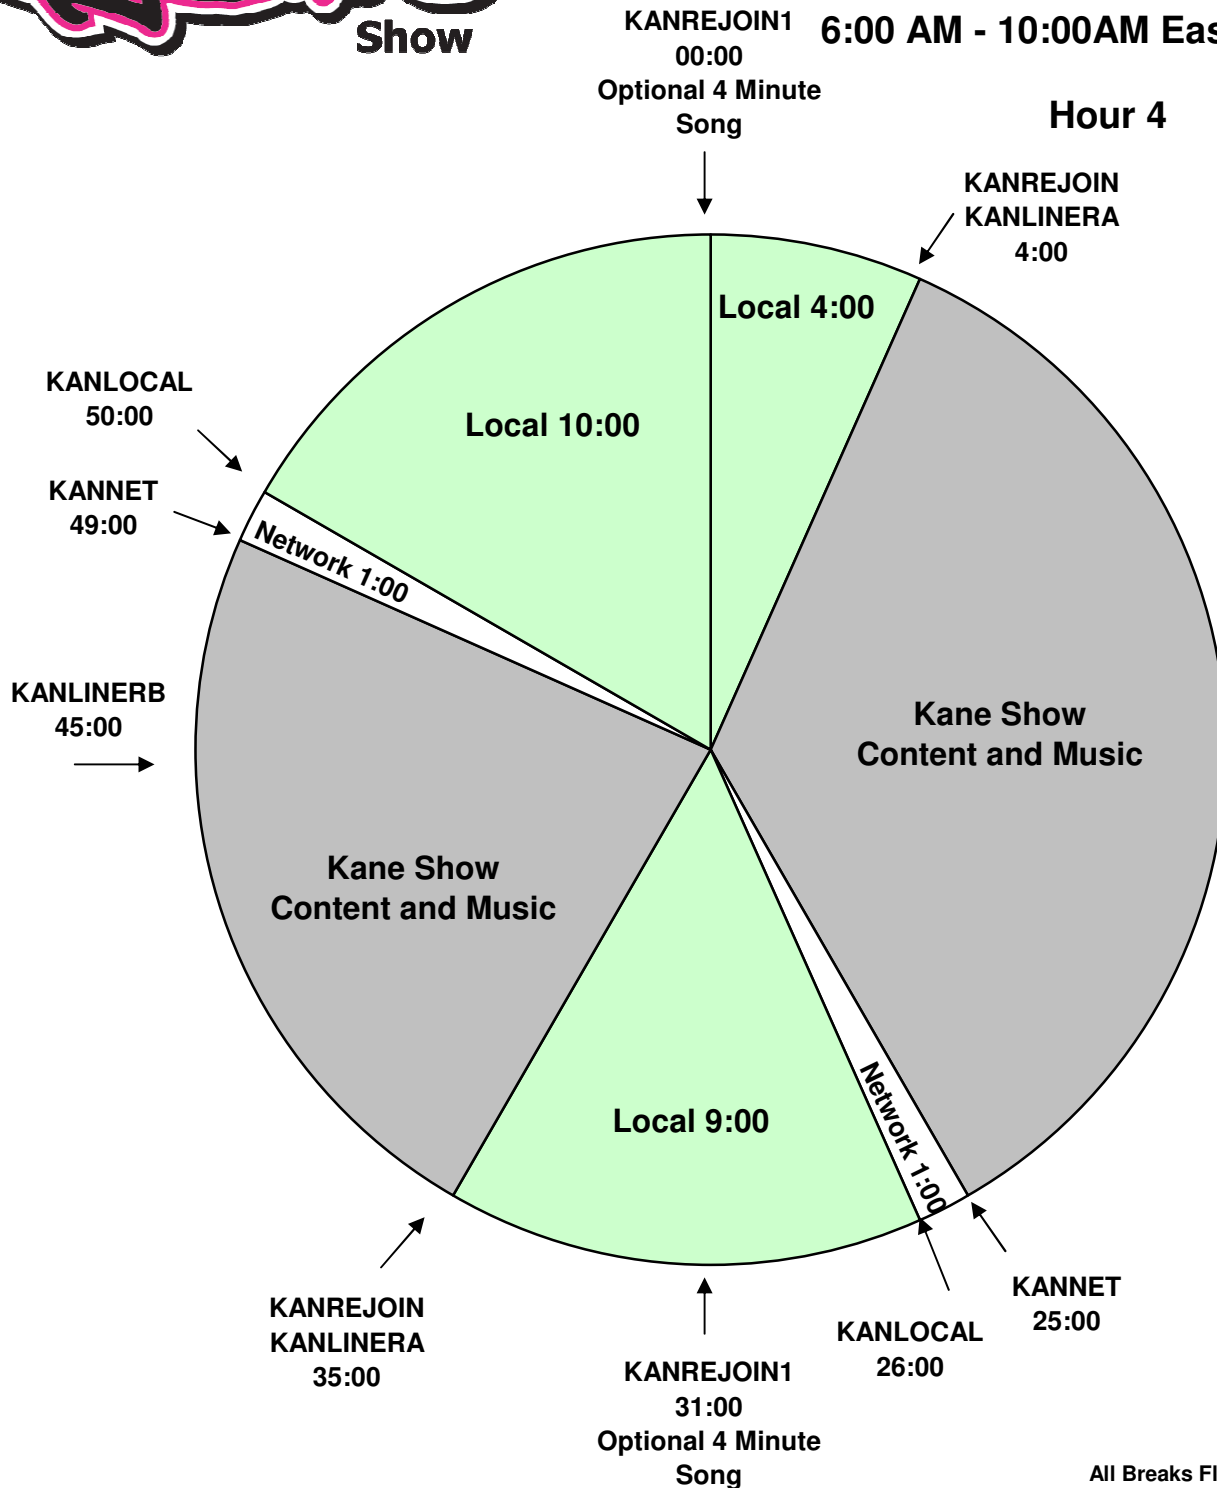

**The Kane Show**  
**XDS Program: Kane Show**  
 Effective Date: December 29th, 2014  
 Premiere XDS PRO4-P Satellite  
 6:00 AM - 10:00AM Eastern Time

All Breaks Float

For Technical Assistance call:  
 Premiere Network Operations Center: 800-276-4431  
 Technical Info: <http://engineering.premiereradio.com/>

XDS Relays:

- KANREJOIN - Rejoins Program
- KANLOCAL - Local Break
- KANNET - Network Break
- KANLINERA - Local Liner
- KANLINERB - :07 Local Sweeper (Optional)
- KANREJOIN1 - Optional Rejoin for 5 Minute Local Breaks