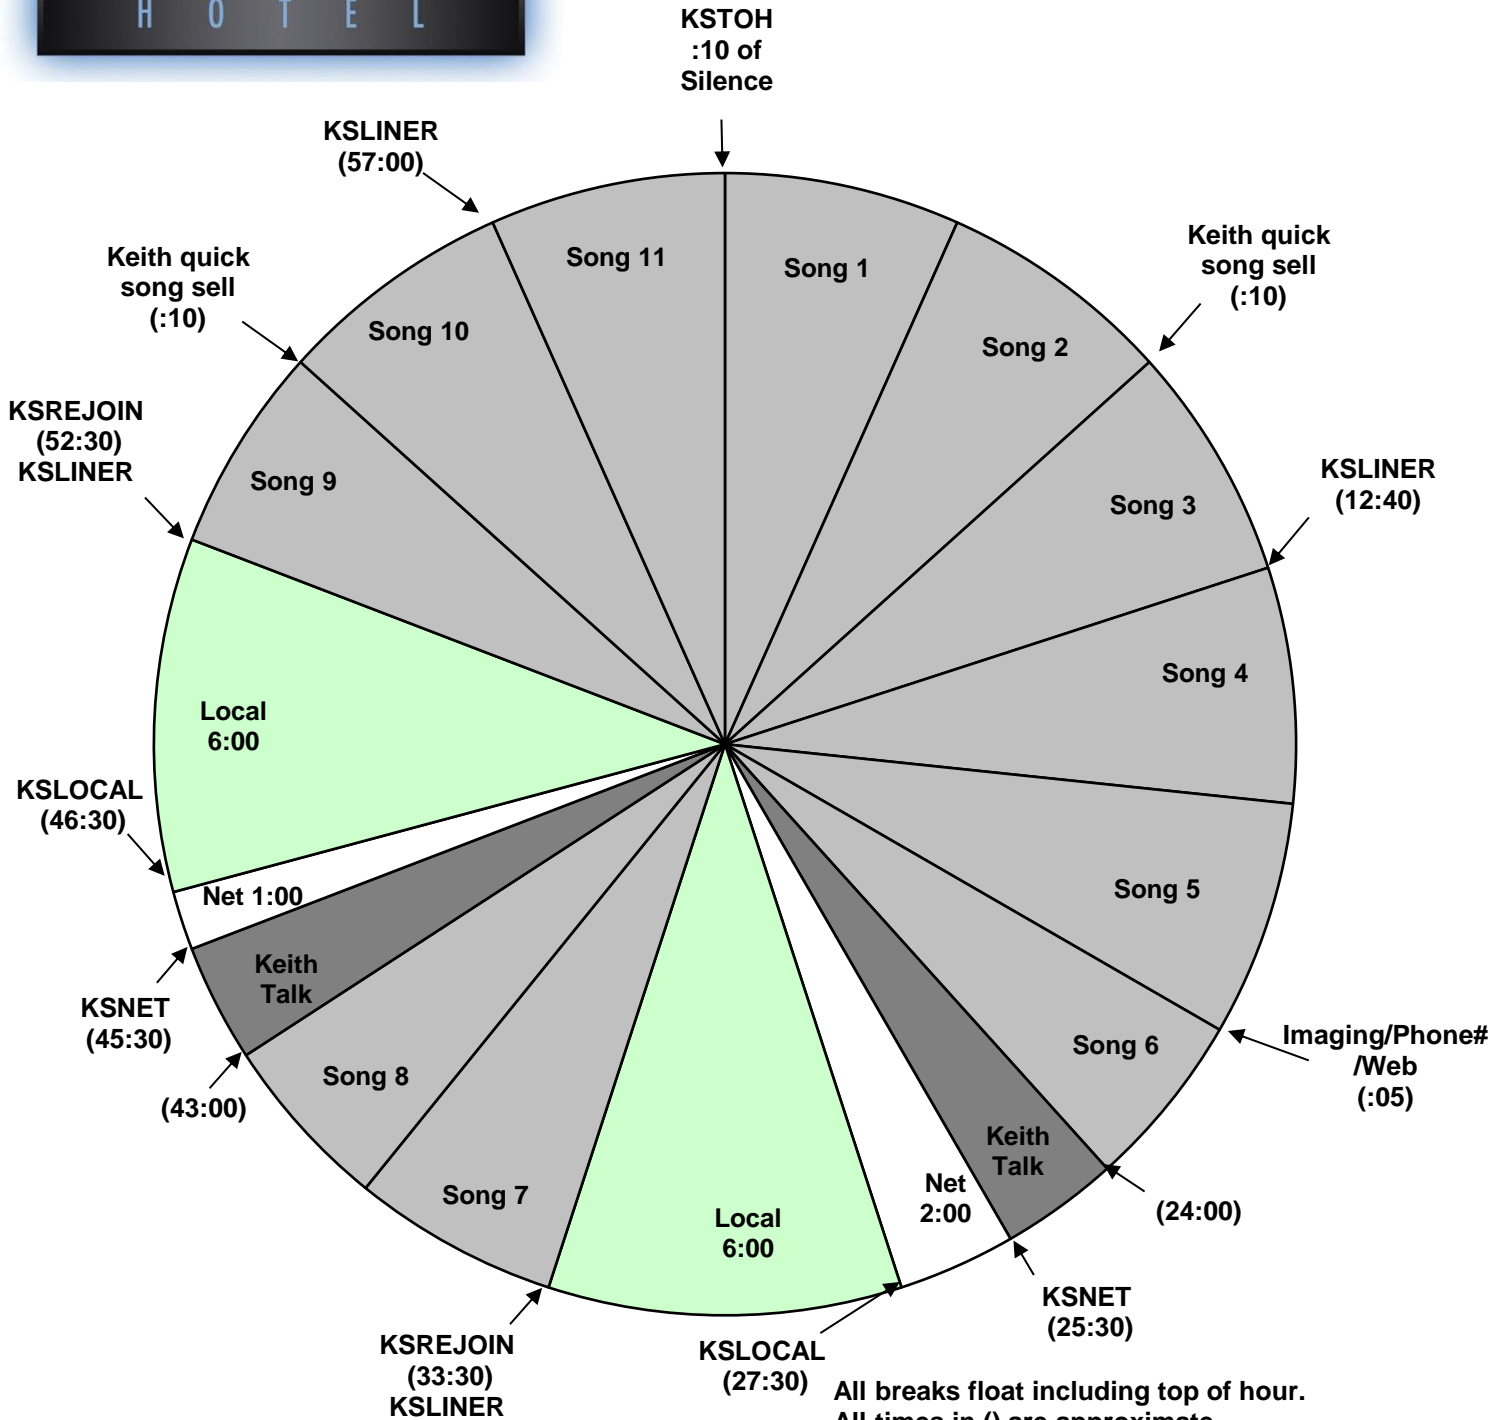

PROGRAM CLOCK
 Premiere XDS PRO4-P Satellite
 Effective December 13th, 2021
 Sunday - Friday, 7pm - 12am Eastern
 4pm - 9pm Pacific

All breaks float including top of hour.
 All times in () are approximate.
 Produced local i.d.'s fire after each local break.
 KSTOH: 10 seconds silence for produced station imaging into next song for Hours 2, 3, 4, & 5
 KSLOCAL: Local break, automation segment record stop & fired at the very end of the show (at :59:57).
 KSLINER: 05-second dry-voice liners.
 KSREJOIN: Show start, rejoin, internet rejoin & automation segment record start.
 KSNET: Internet stream break.