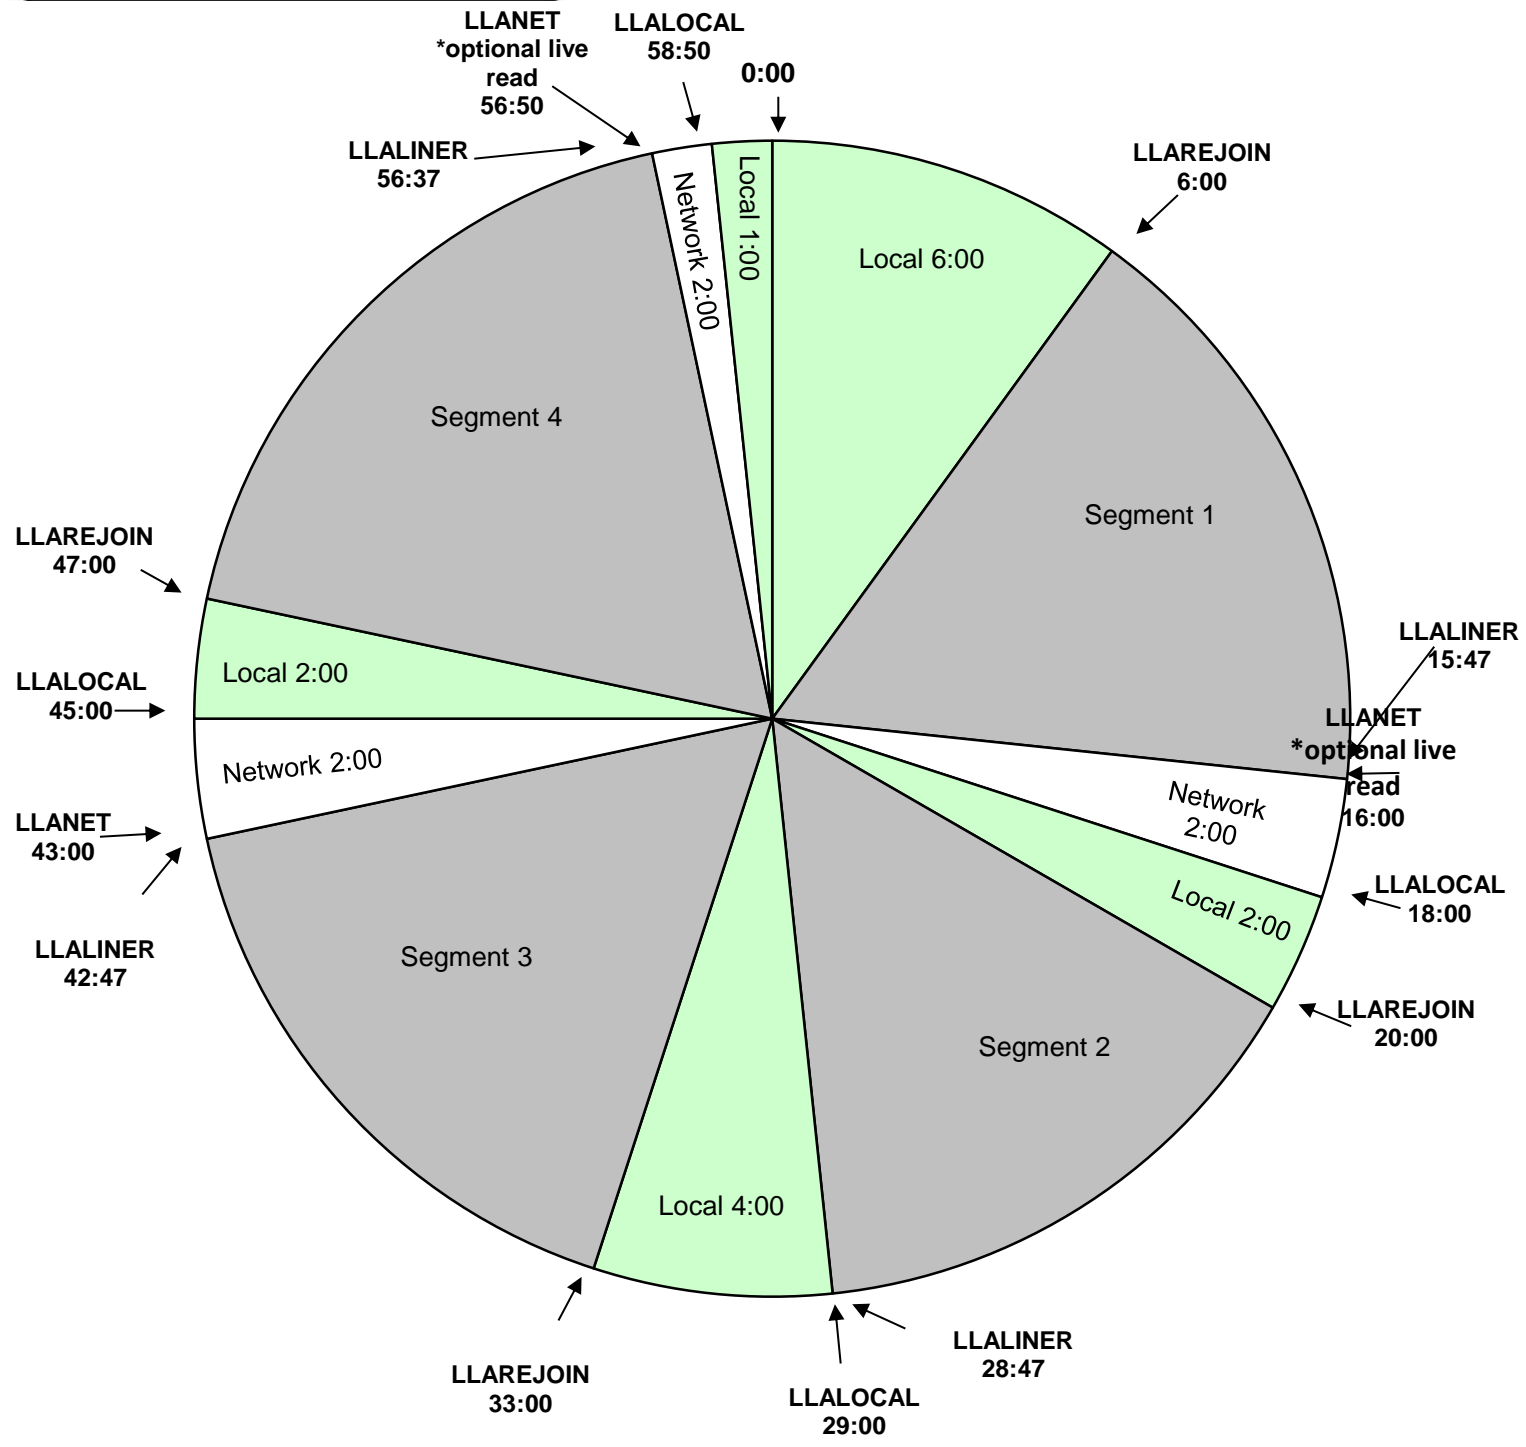

# LEO LAPORTE THE TECH GUY

**PROGRAM CLOCK**  
Effective January 6, 2018  
Premiere XDS PRO4-P Satellite  
Saturdays 2pm - 5pm Eastern,  
11am - 2pm Pacific

Fixed breaks at 28:50 and 57:40.  
All other breaks float.

LLALINER fires :13 second liner before breaks.  
LLALOCAL fires local breaks.  
:10 second rejoin bumpers at 22:00 and 50:00  
:20 second rejoin bumper at 33:00  
Local avails filled with filler music.