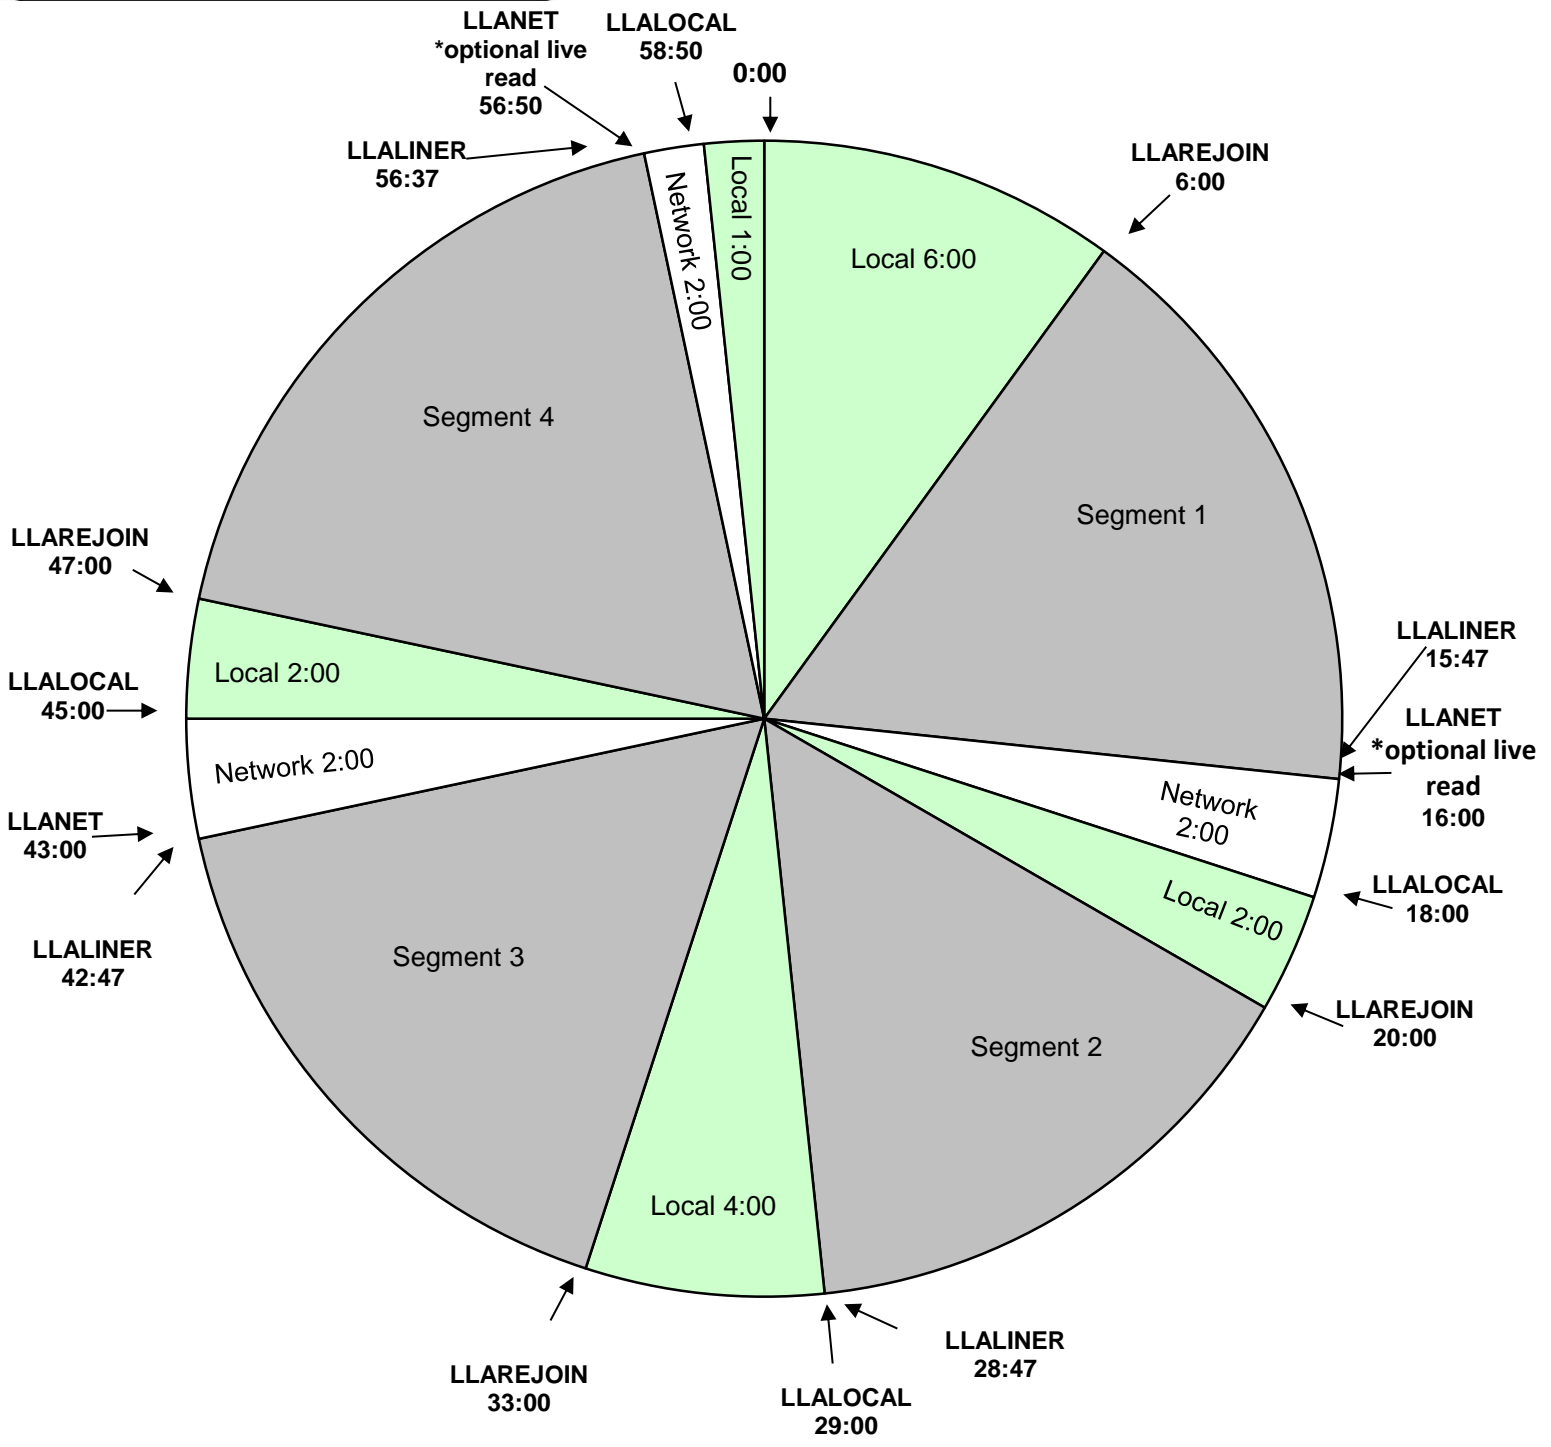

LEO LAPORTE THE TECH GUY

PROGRAM CLOCK
 Effective January 6, 2018
 Premiere XDS PRO4-P Satellite
 Saturdays 2pm - 5pm Eastern,
 11am - 2pm Pacific

Fixed breaks at 28:50 and 57:40.
 All other breaks float.

LLALINER fires :13 second liner before breaks.
 LLALOCAL fires local breaks.
 :10 second rejoin bumpers at 22:00 and 50:00
 :20 second rejoin bumper at 33:00

For Technical Assistance Call
 Premiere Network Operations Center: (800) 276-4431
 Technical Info: <http://engineering.premiereradio.com>