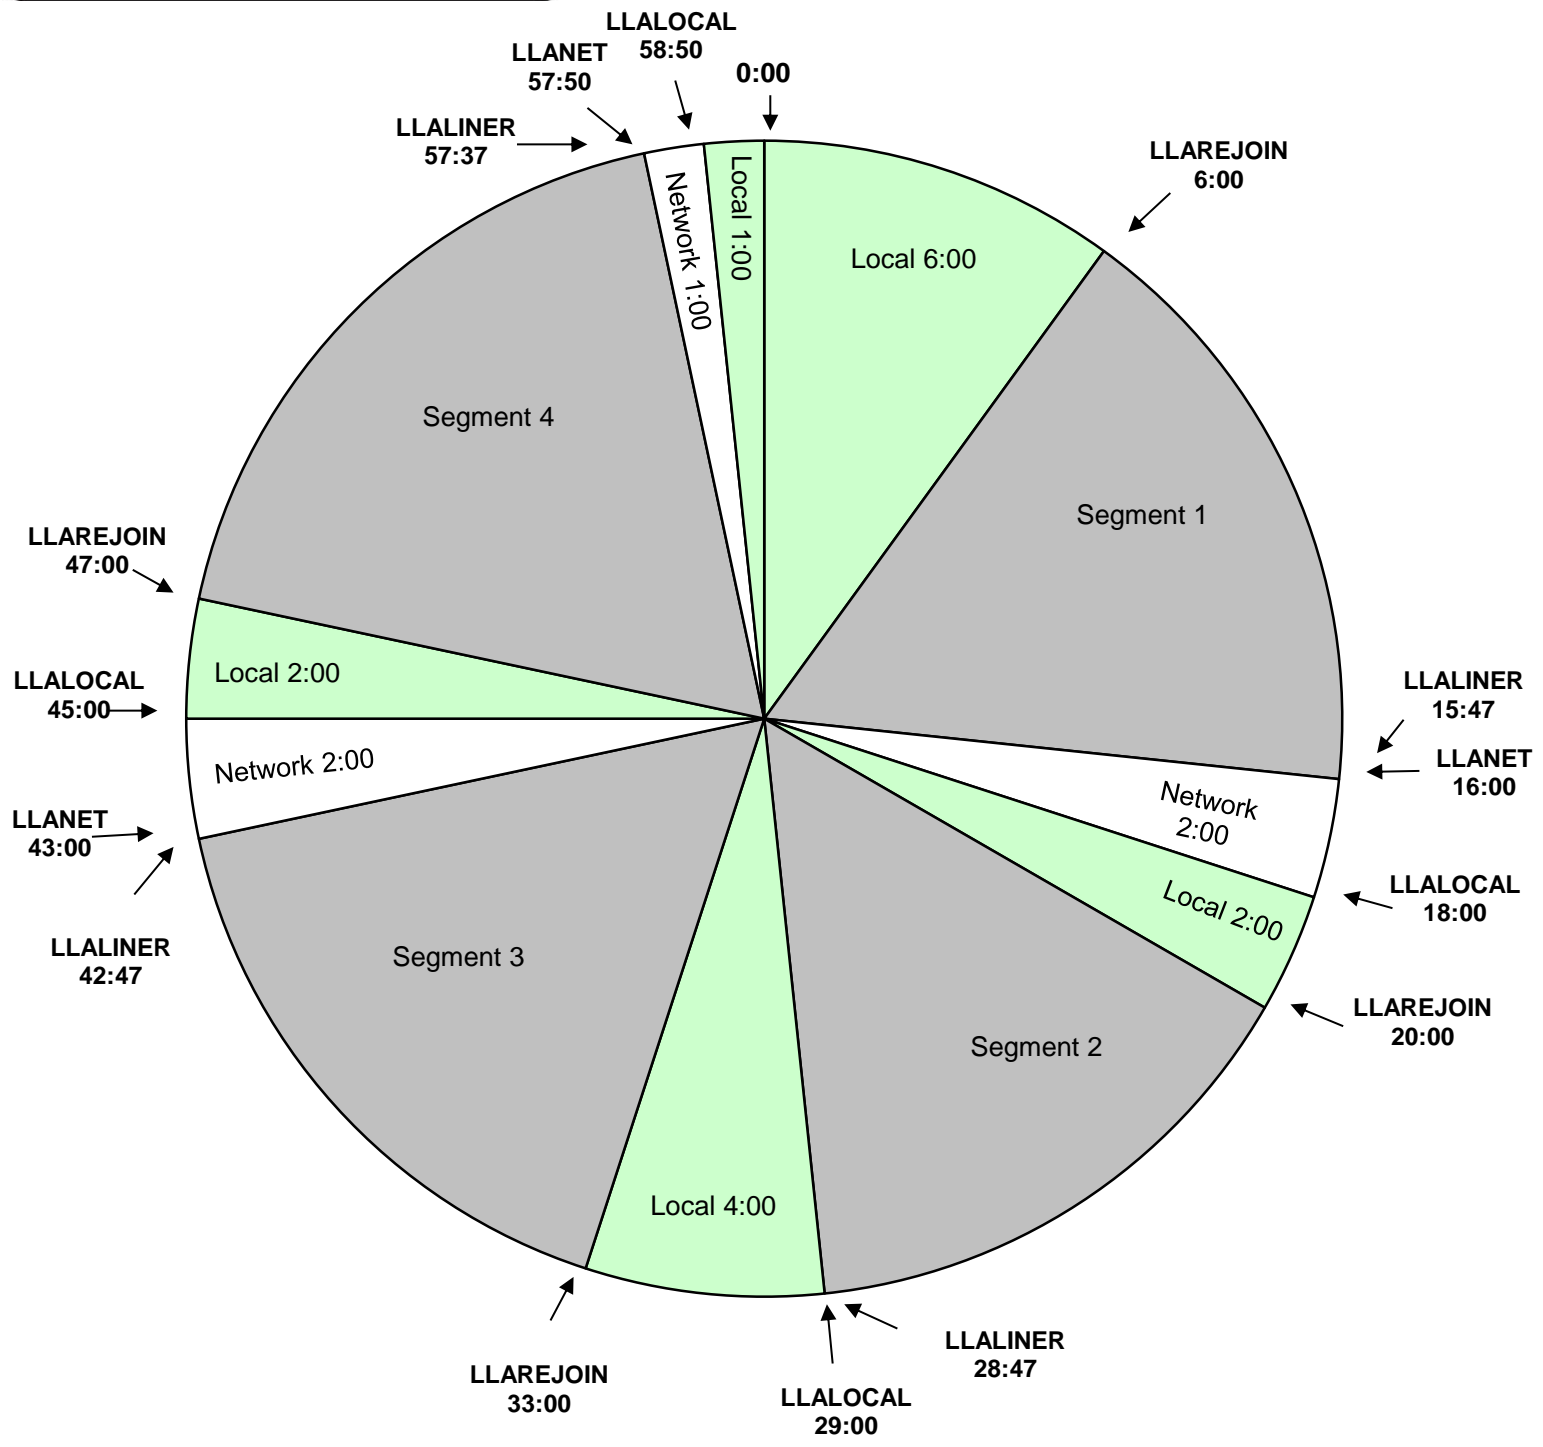

LEO LAPORTE THE TECH GUY

PROGRAM CLOCK
 Effective July 9, 2012
 Premiere XDS PRO4-P Satellite
 Saturdays 2pm - 5pm Eastern,
 11am - 2pm Pacific

Fixed breaks at 28:50 and 57:40.
 All other breaks float.

LLALINER fires :13 second liner before breaks.
 LLALOCAL fires local breaks.
 :10 second rejoin bumpers at 22:00 and 50:00
 :20 second rejoin bumper at 33:00