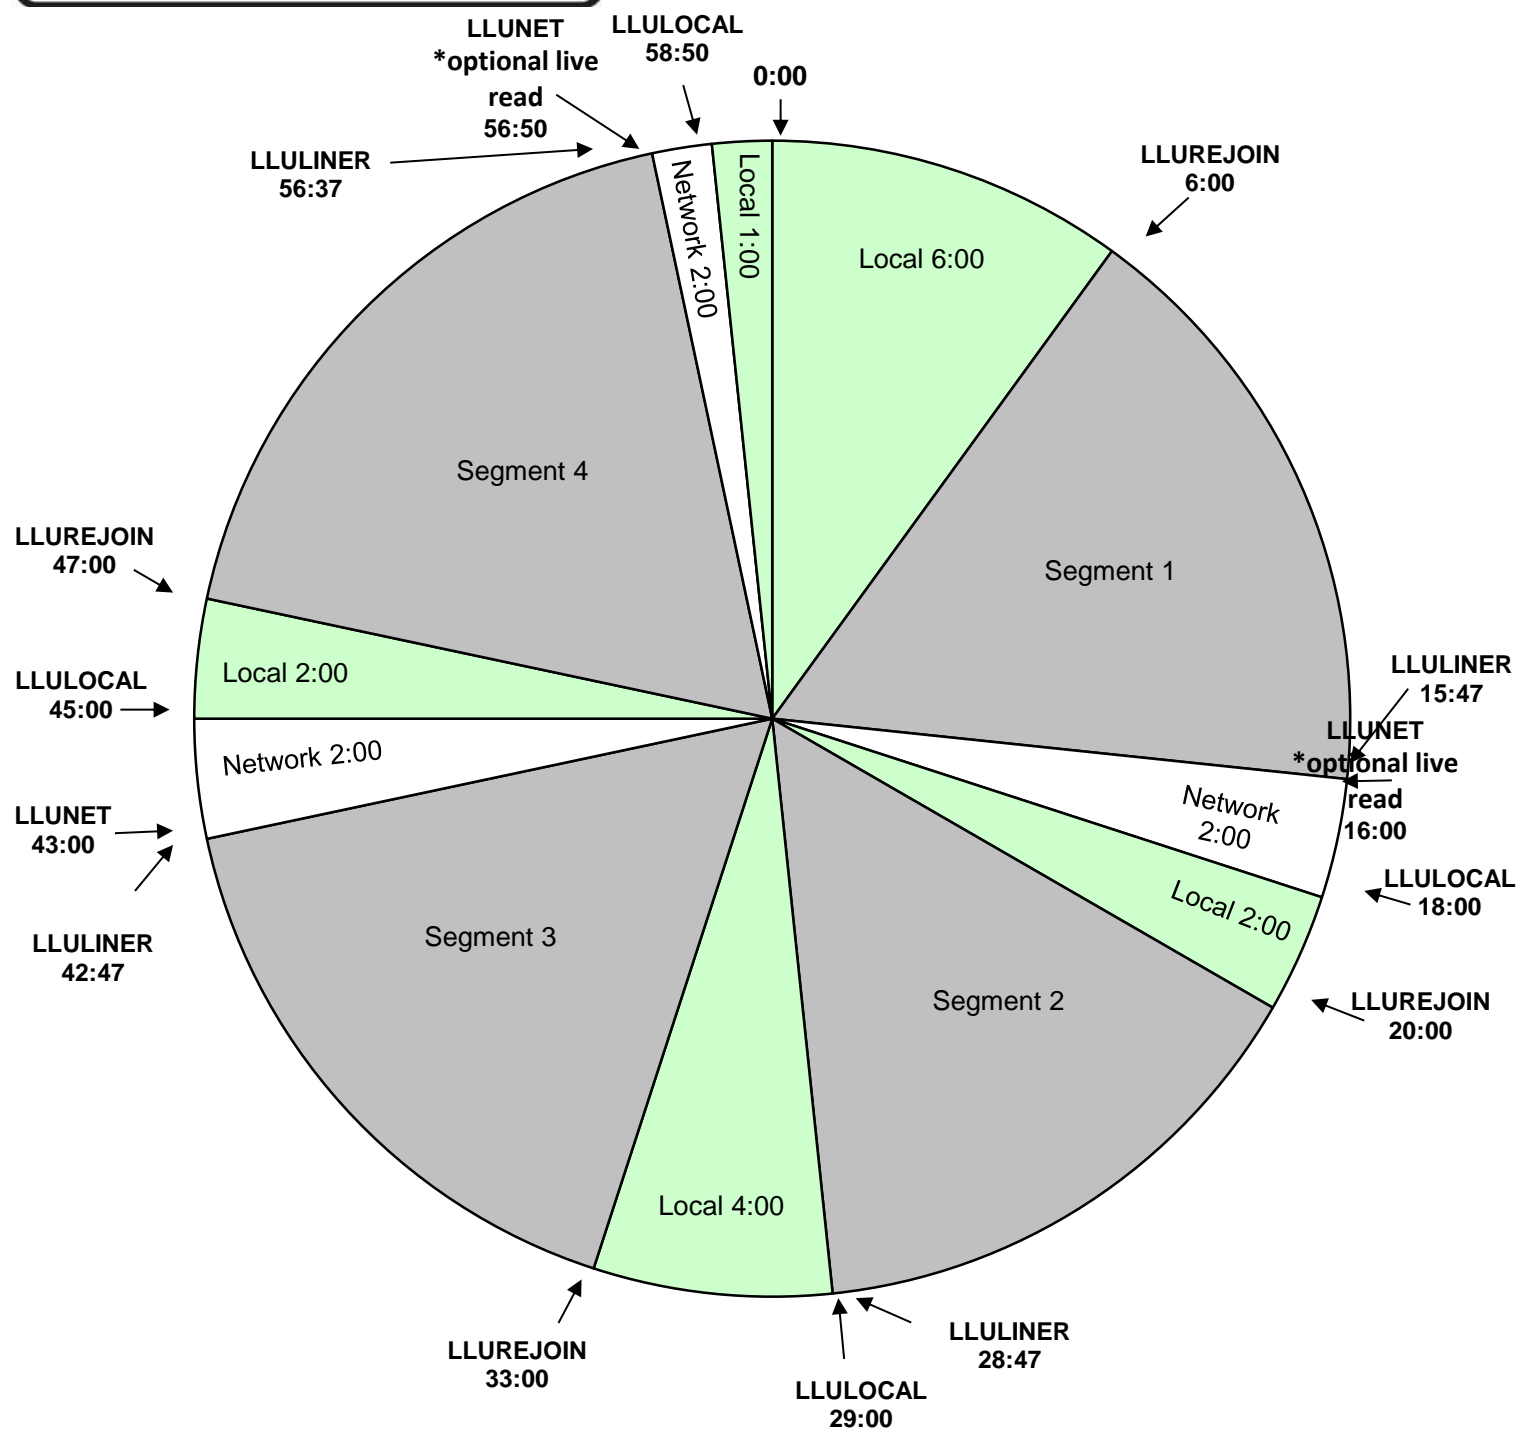

LEO LAPORTE THE TECH GUY

PROGRAM CLOCK
 Effective January 7, 2018
 Premiere XDS PRO4-P Satellite
 Sundays 2pm - 5pm Eastern,
 11am - 2pm Pacific

Fixed breaks at 28:50 and 57:40.
 All other breaks float.
 LLULINER fires :13 second liner before breaks.
 LLULOCAL fires local breaks.
 :10 second rejoin bumpers at 22:00 and 50:00.
 :20 second rejoin bumper at 33:00.
 Local avails filled with filler music.