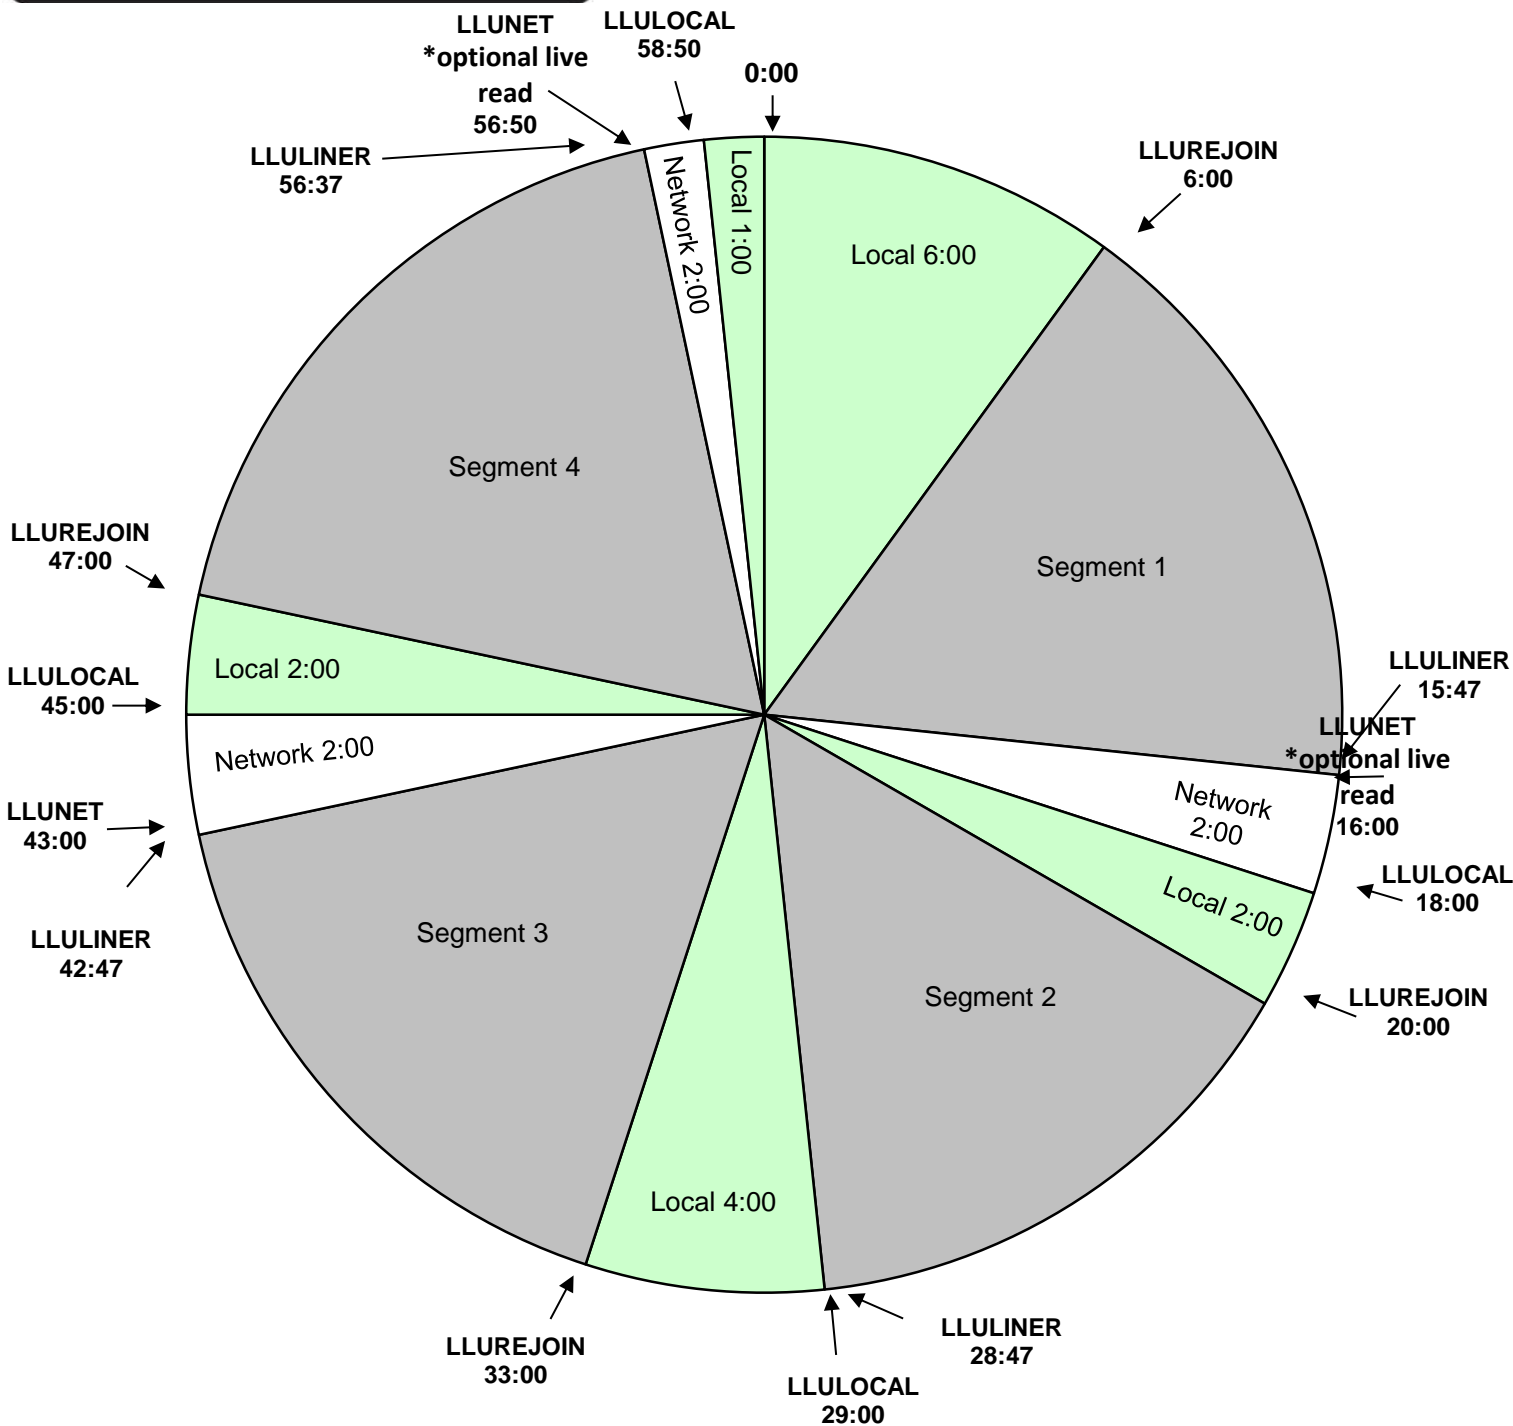

LEO LAPORTE THE TECH GUY

PROGRAM CLOCK
 Effective January 7, 2018
 Premiere XDS PRO4-P Satellite
 Sundays 2pm - 5pm Eastern,
 11am - 2pm Pacific

Fixed breaks at 28:50 and 57:40.
 All other breaks float.

LLLUNER fires :13 second liner before breaks.
 LLLOCAL fires local breaks.
 :10 second rejoin bumpers at 22:00 and 50:00.
 :20 second rejoin bumper at 33:00.

For Technical Assistance Call
 Premiere Network Operations Center: (800) 276-4431
 Technical Info: <http://engineering.premiereradio.com>

premiere
 NETWORKS