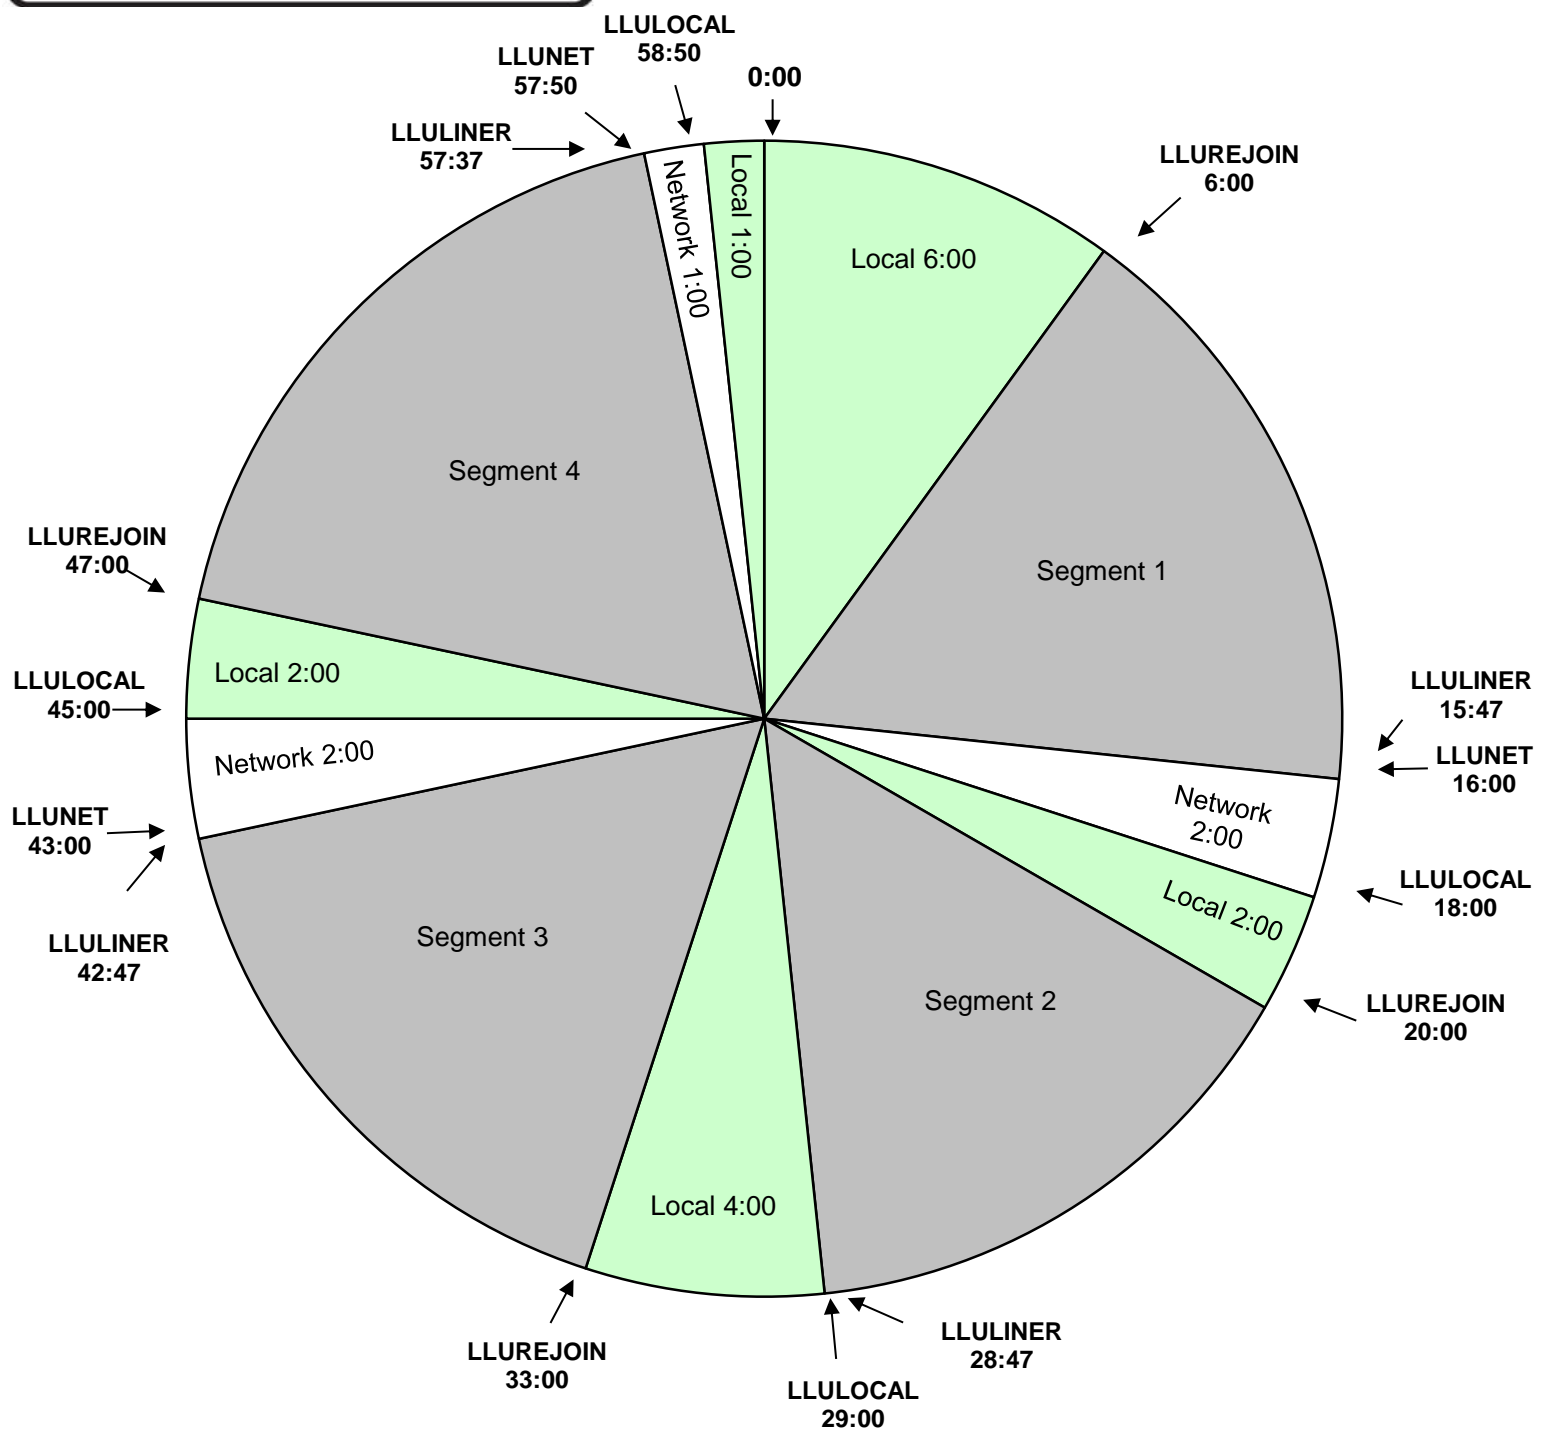

LEO LAPORTE THE TECH GUY

PROGRAM CLOCK
 Effective July 9, 2012
 Premiere XDS PRO4-P Satellite
 Sundays 2pm - 5pm Eastern,
 11am - 2pm Pacific

Fixed breaks at 28:50 and 57:40.
 All other breaks float.
 LLULINER fires :13 second liner before breaks.
 LLULOCAL fires local breaks.
 :10 second rejoin bumpers at 22:00 and 50:00.
 :20 second rejoin bumper at 33:00.