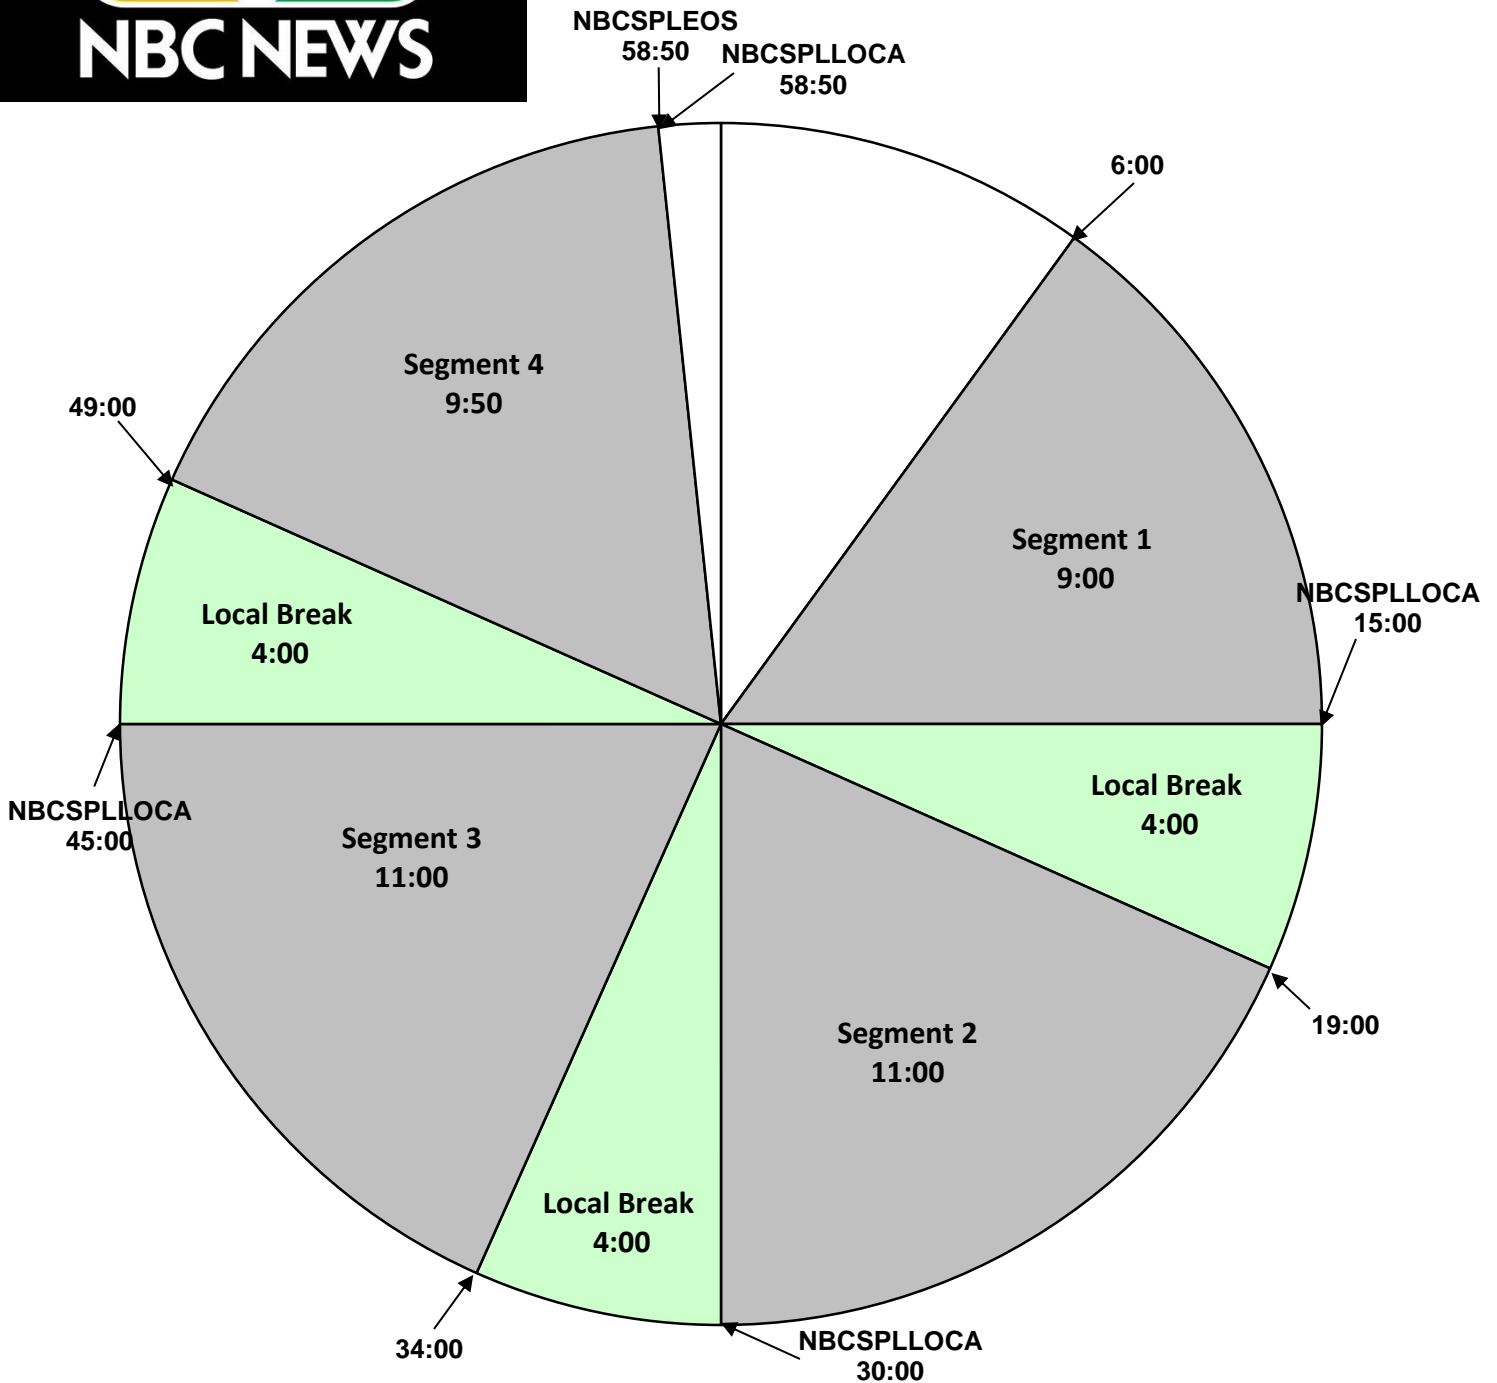

NBC News Presents:
 The Inauguration of Donald Trump
XDS Program: NBC DC SPECIAL
 Effective Date: January 20th, 2017
 Premiere XDS PRO4-P Satellite
 Airs Live 3:06PM-3:58PM Pacific

For Technical Assistance call:
 Premiere Network Operations Center: 800-276-4431
 Technical Info: <http://engineering.premiereradio.com/>

XDSRelays:

NBCSPLLOCA - Local Break
 NBCSPLLEOS - End of Show

Local breaks will be filled with PSAs.
 :10 after each local will be filled with a music bump
 for a local liner.

NO LEGAL IDs WILL BE PROVIDED