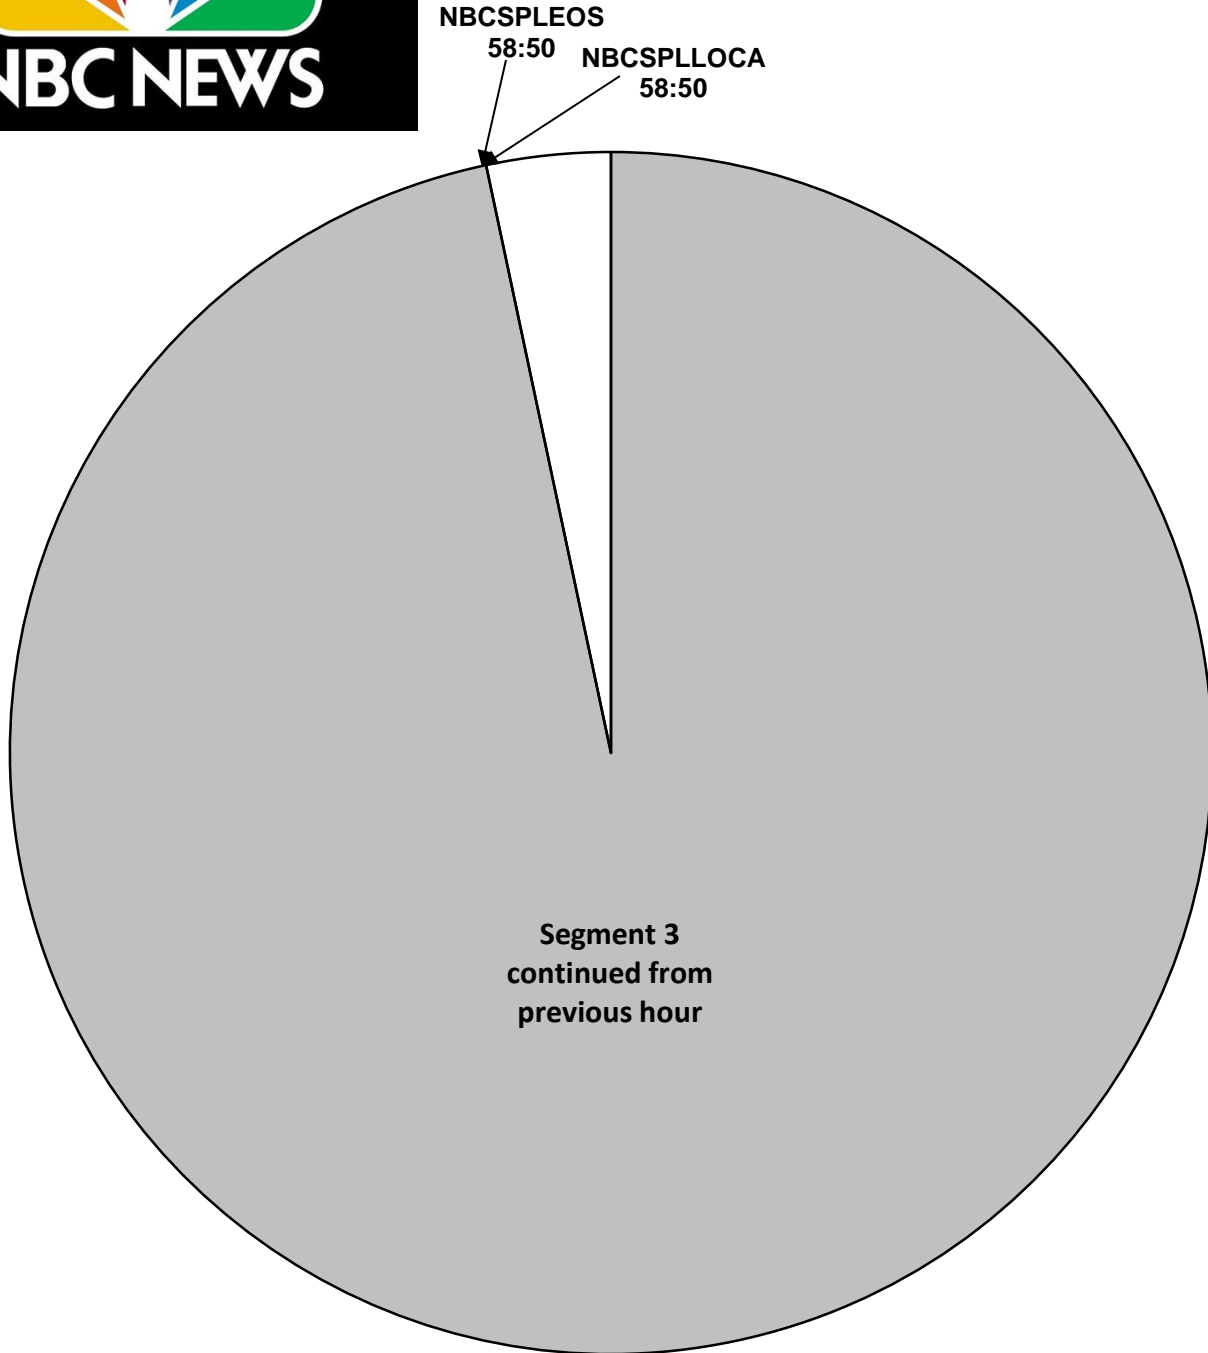

NBC News Inauguration Coverage  
XDS Program: NBC TRUMP  
Effective Date: January 20th, 2017  
Premiere XDS PRO4-P Satellite  
Airs Live 8:06AM-9:58AM Pacific  
Hour 2

For Technical Assistance call:  
Premiere Network Operations Center: 800-276-4431  
Technical Info: <http://engineering.premiereradio.com/>

XDSRelays:

NBCSPLOCA - Local Break  
NBCSPLEOS - End of Show

Local breaks will be filled with PSAs.  
:05 after each local will be filled with a music bump  
for a local liner.

NO LEGAL IDs WILL BE PROVIDED