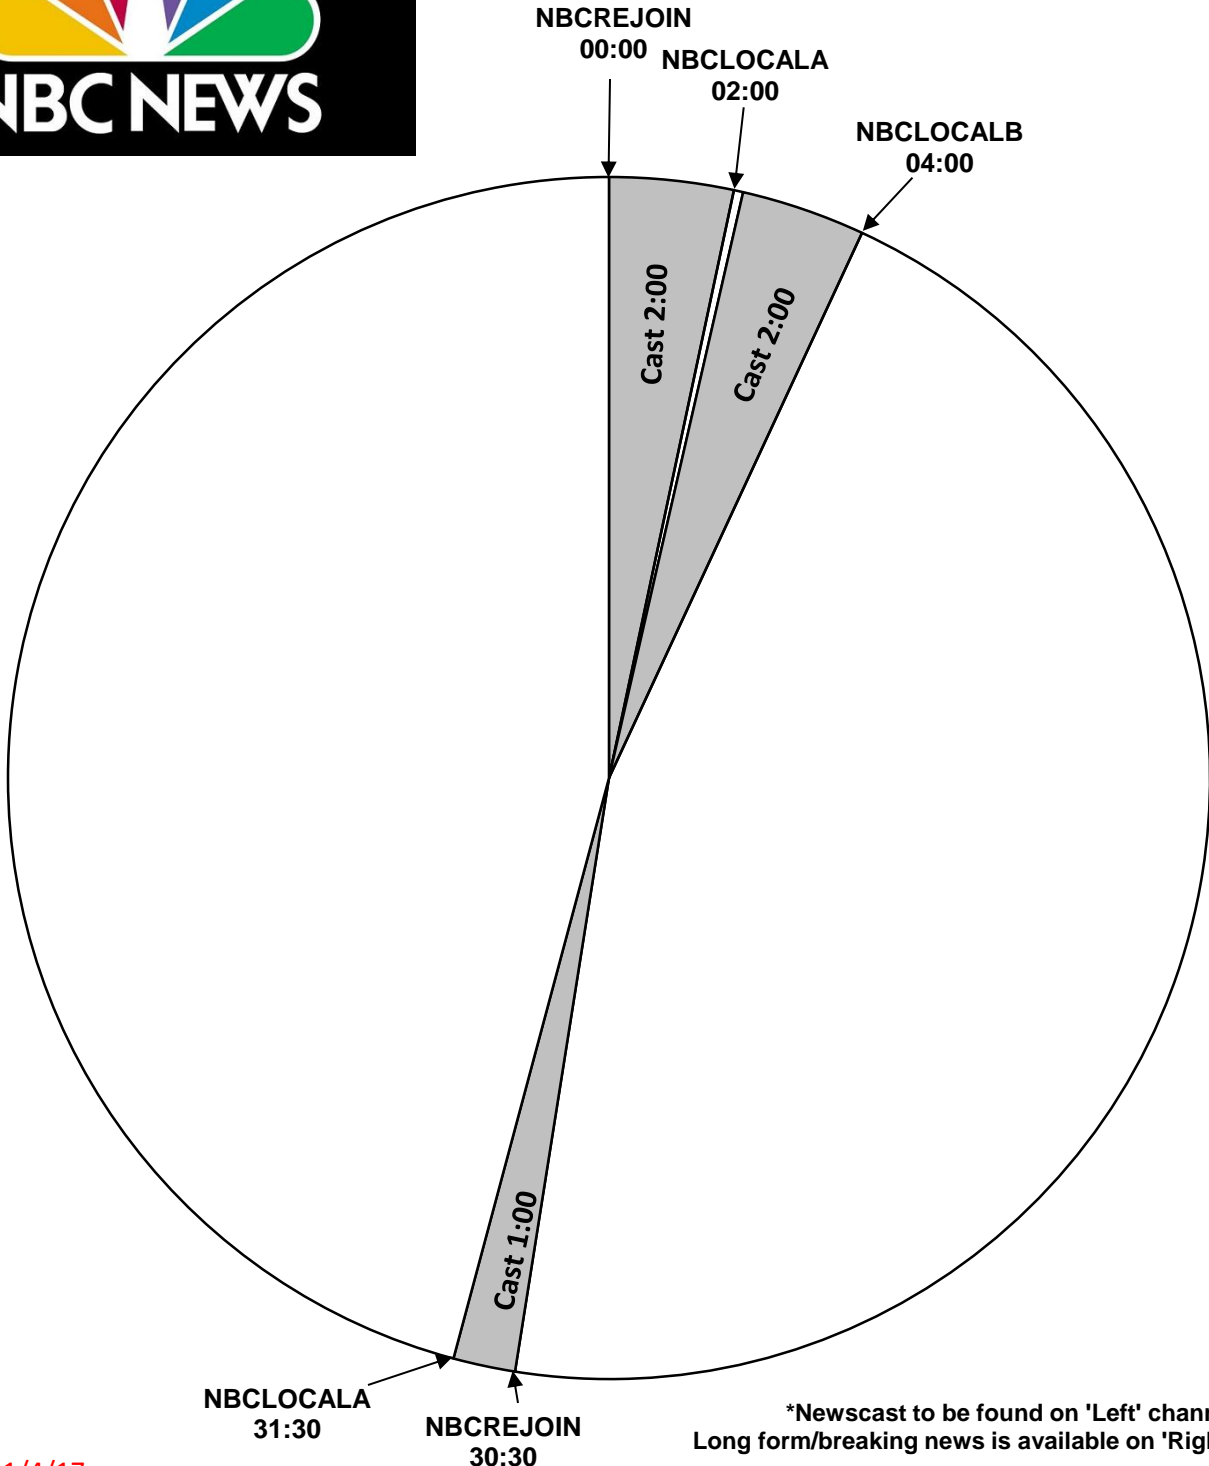

NBC NEWS PROGRAM CLOCK
 Effective TBA
 Premiere XDS PRO4-P Satellite
 Newscast is 24/7

Revised 1/4/17

For Technical Assistance call:
 Premiere Network Operations Center: 800-276-4431
 Technical Info: <http://engineering.premiereradio.com/>

*Newscast to be found on 'Left' channel.
 Long form/breaking news is available on 'Right' channel.

XDSRelays:

- NBCREJOIN - Start of cast
- NBCLOCALA - Optional Cutaway/Local Break
- NBCLOCALB - Optional Cutaway/Local Break

 - NBCALERT - Breaking News Outside of Broadcast