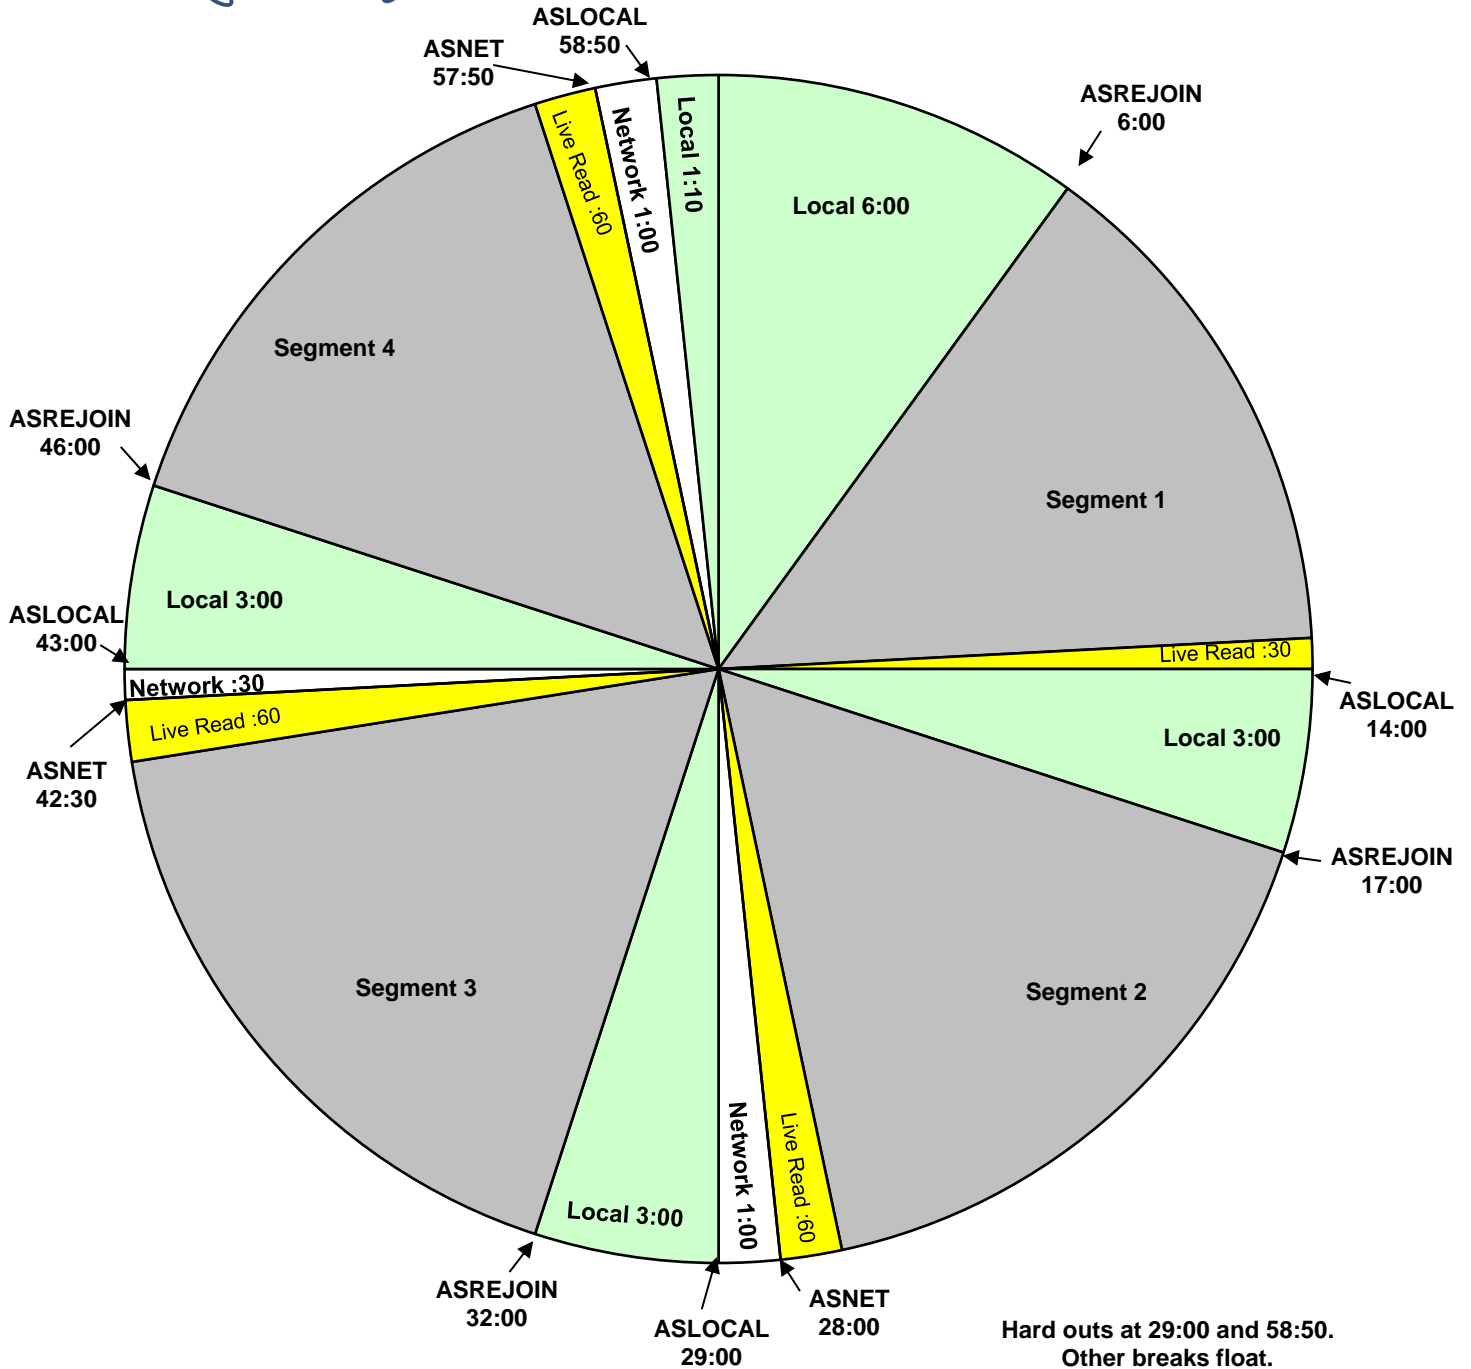

Our American Stories
 Premiere XDS PRO4-P Satellite
 Effective July 30th, 2021
 Fed Monday through Friday
 1:00PM - 4:00PM pacific
 for next weekday broadcast

Hard outs at 29:00 and 58:50.
 Other breaks float.
 ASREJOIN: local streaming start.
 ASLINER: fires local liner.
 ASLOCAL: fires local break.
 ASNET: local streaming stop.
 1 :30 second live read for show use only