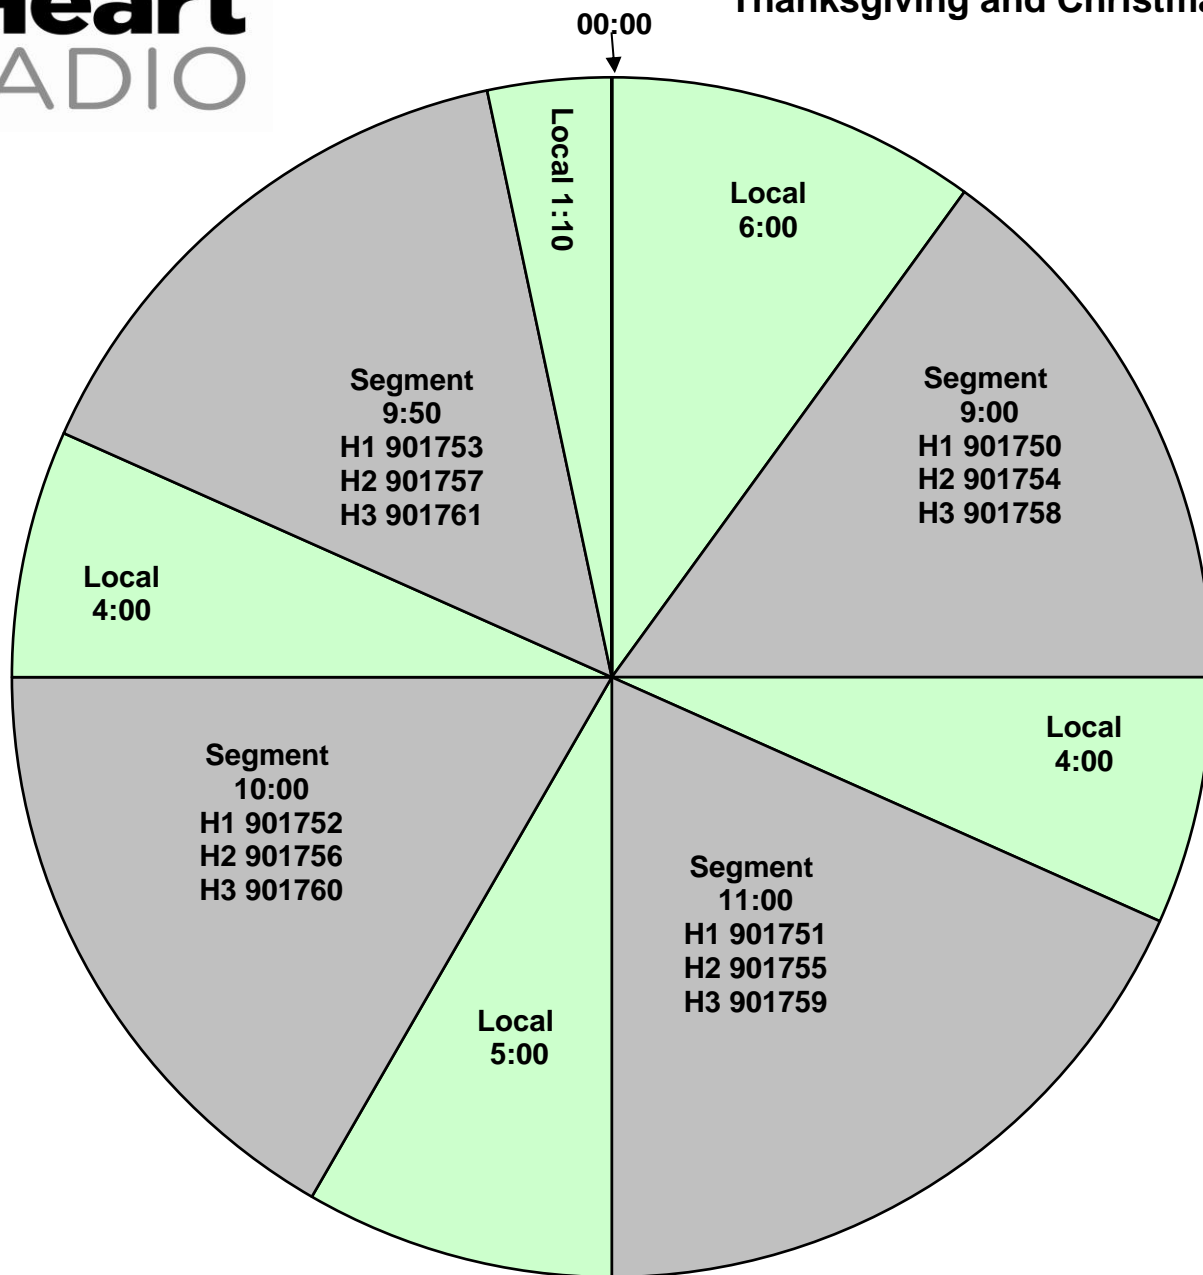

iHeart
RADIO

Raymond Arroyo Christmas Special

3 Hours

Cart delivery

Carts to be delivered on 11/25/2024

For broadcast between

Thanksgiving and Christmas 2024

For Technical Assistance call:
Premiere Network Operations Center: 800-276-4431
Technical Info: <http://engineering.premiereradio.com/>

premiere
NETWORKS