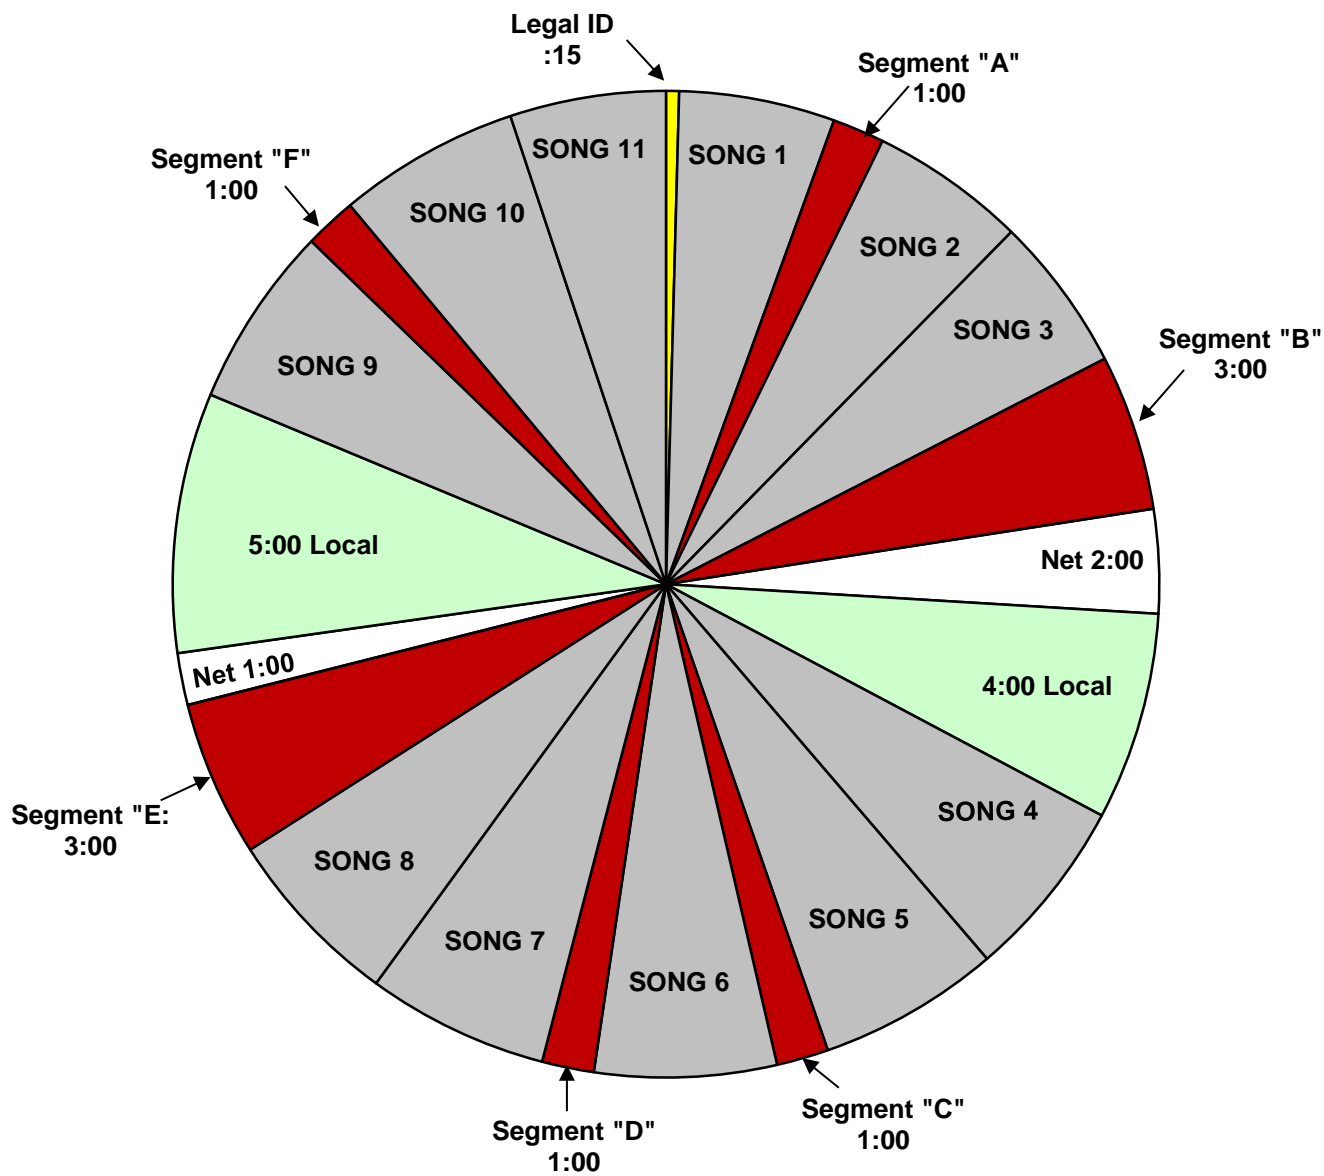

PROGRAM CLOCK
Effective TBA, TBA
Mon-Fri 10PM-Midnight
FTP and WAN

For Technical Assistance Call
Premiere Network Operations Center: (800) 276-4431
Technical Info: <http://engineering.premiereradio.com>