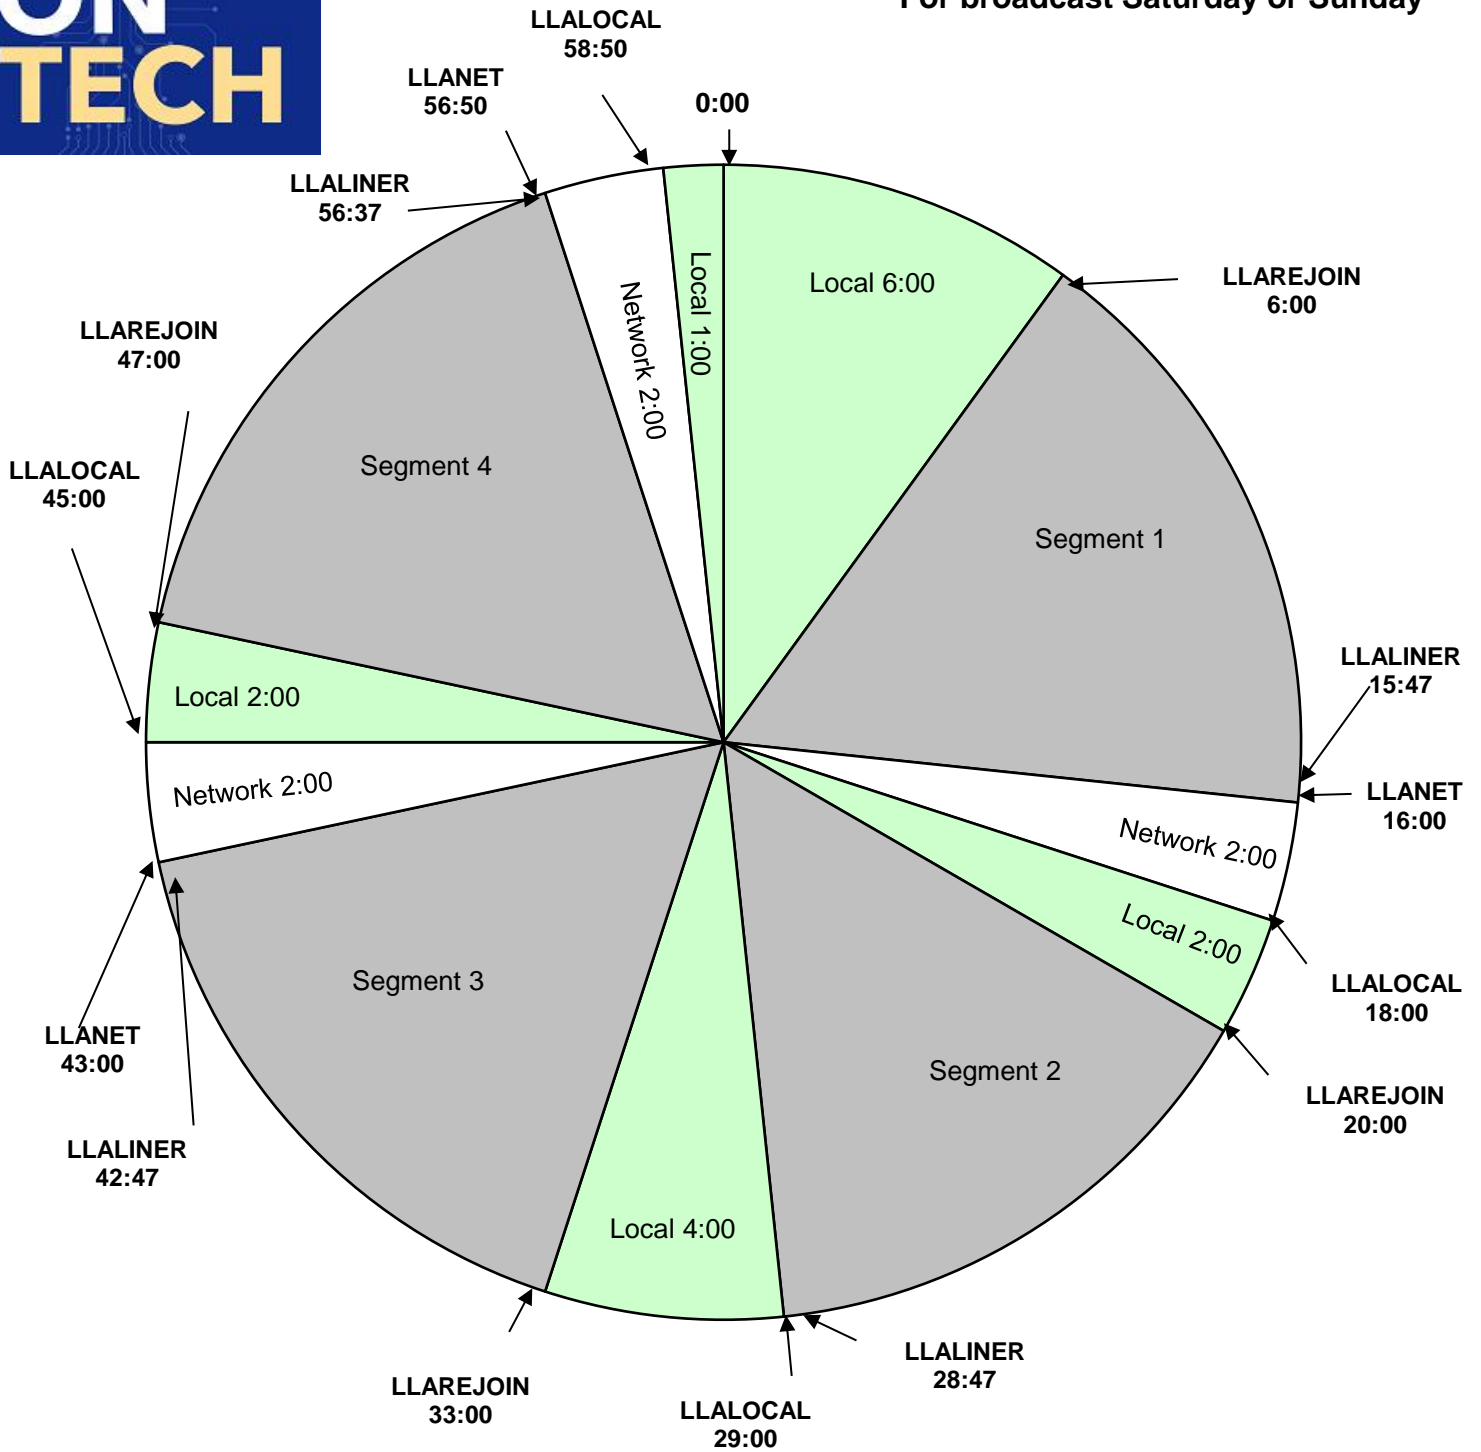

**PROGRAM CLOCK**  
 Premiere XDS PRO4-P Satellite  
 Effective date, January 7th, 2023  
 Feeds live Saturdays 2pm - 5pm Eastern,  
 11am - 2pm Pacific  
 For broadcast Saturday or Sunday

Fixed breaks at 28:50 and 57:40.  
 All other breaks float.  
 LLALINER fires :13 second liner before breaks.  
 LLALLOCAL fires local breaks.  
 :10 second rejoin bumpers at 22:00 and 50:00  
 :20 second rejoin bumper at 33:00  
 Local avails filled with filler music.