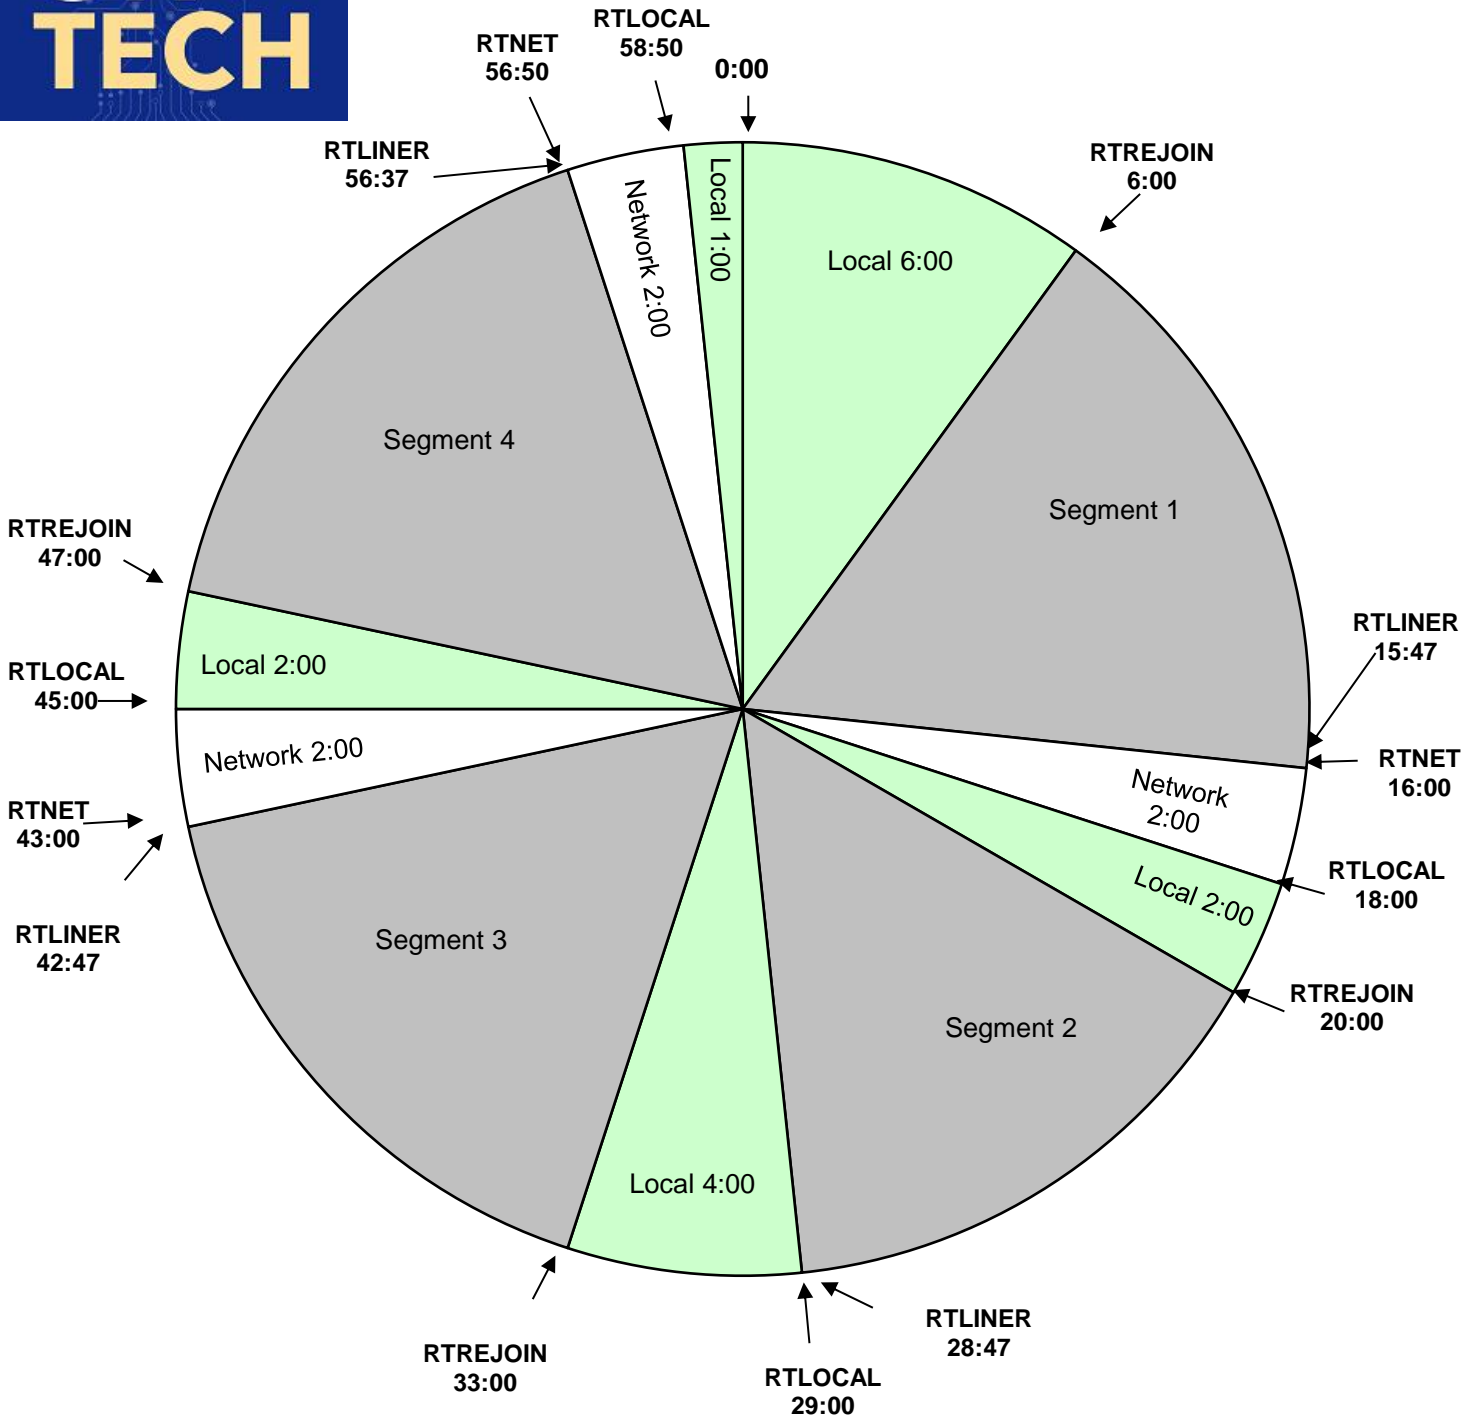

**PROGRAM CLOCK**  
 Premiere XDS PRO4-P Satellite  
 Effective Date May 6th, 2023  
 Feeds live Saturdays 2pm - 5pm Eastern,  
 11am - 2pm Pacific  
 For broadcast Saturday or Sunday

Fixed breaks at 28:50 and 57:40.  
 All other breaks float.  
 RTLINER fires :13 second liner before breaks.  
 RTLOCAL fires local breaks.  
 :10 second rejoin bumpers at 22:00 and 50:00  
 :20 second rejoin bumper at 33:00  
 Local avails filled with filler music.