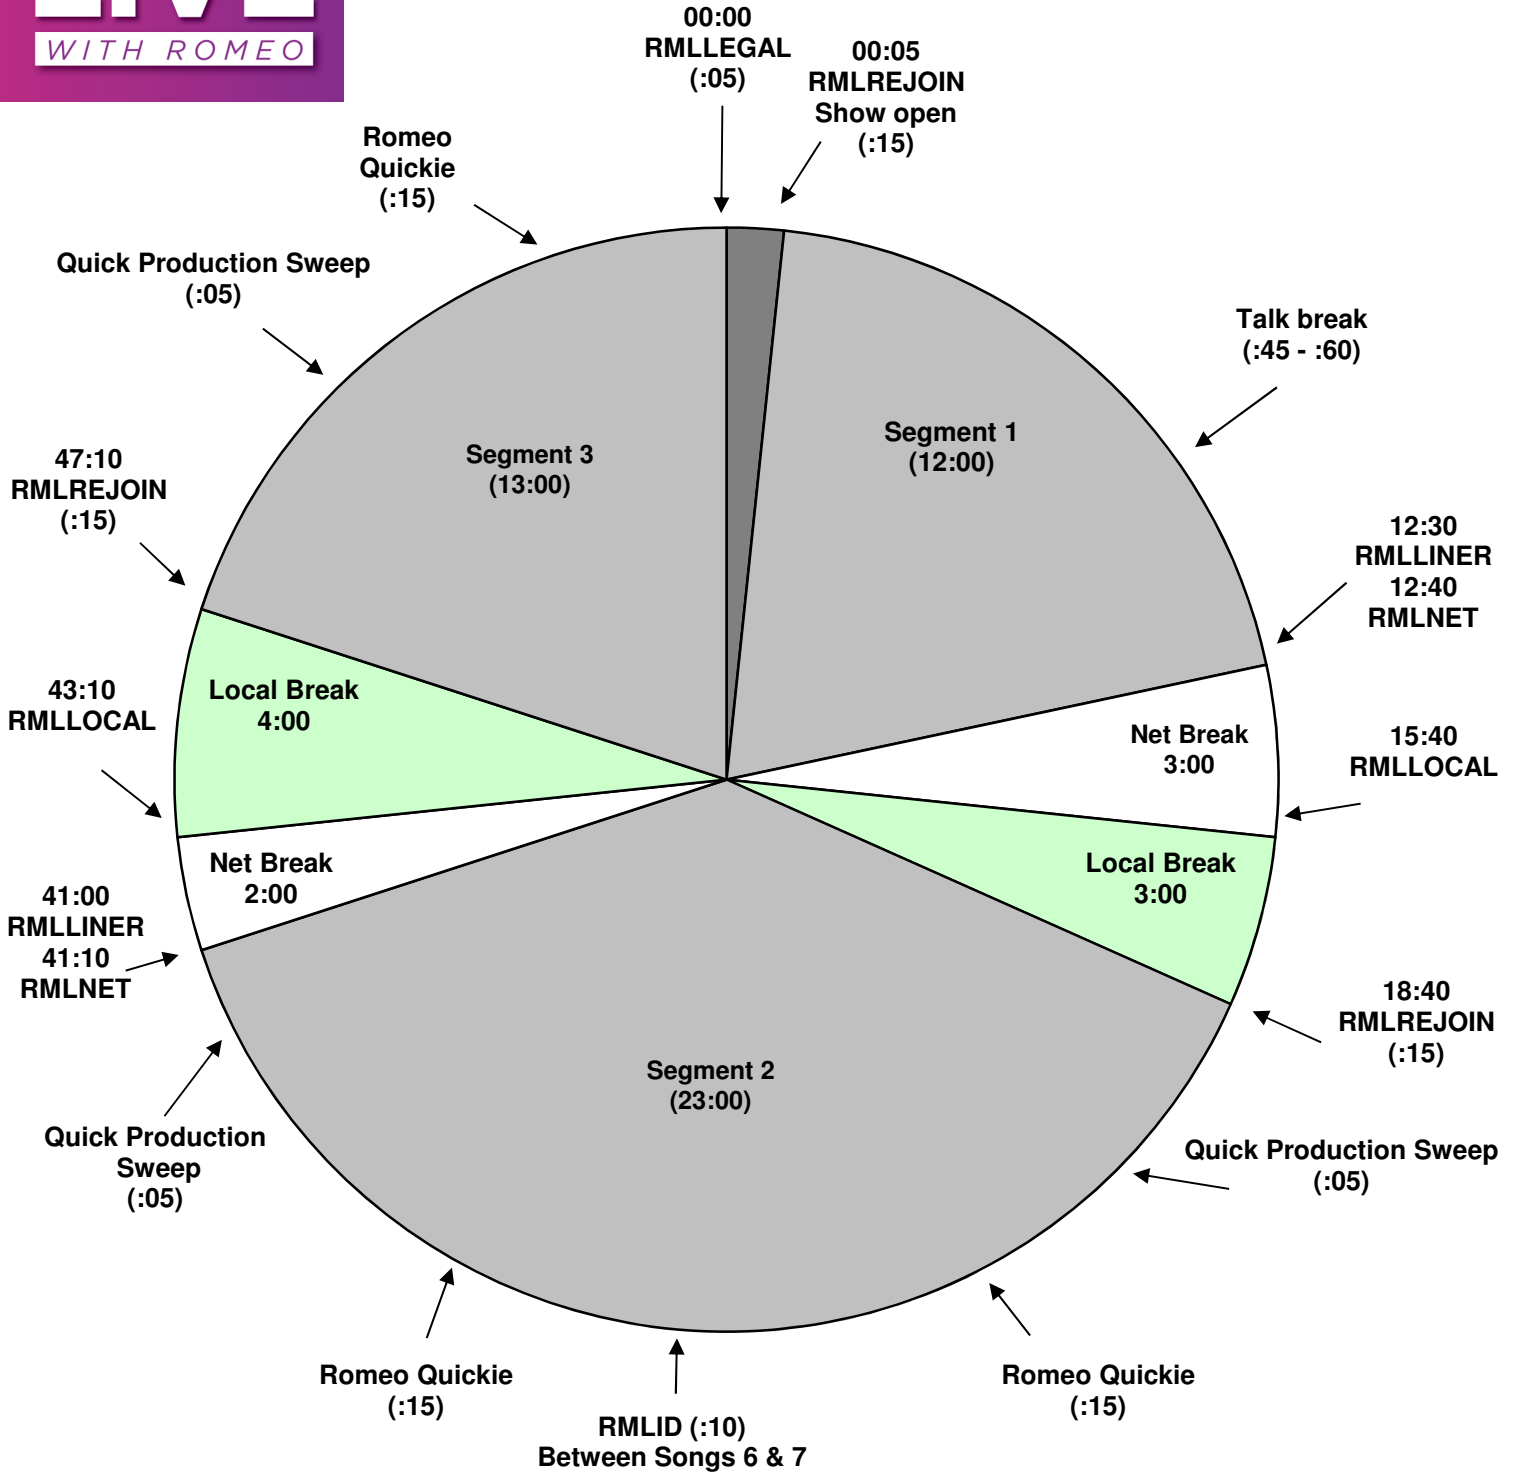

Most Requested - Live with Romeo Late Edition
 Effective February 13, 2016
 Premiere XDS PRO4-P Satellite
 Saturdays 10pm to 12am Eastern
 (Late Edition 10pm & 11pm Hours Only)

For Technical Assistance Call
 Premiere Network Operations Center: (800) 276-4431
 Technical Info: <http://engineering.premiereradio.com>

Times in () are approximate.
All breaks float except Hard Local at 11:59:59 PM

RMLLOCAL Local break
 RMLID 10 second call letter/slogan drop
 RMLLINER 10 second local liner
 RMLNET Streaming stop
 RMLREJOIN Rejoin network, streaming start
 RMLLEGAL :05 Legal ID