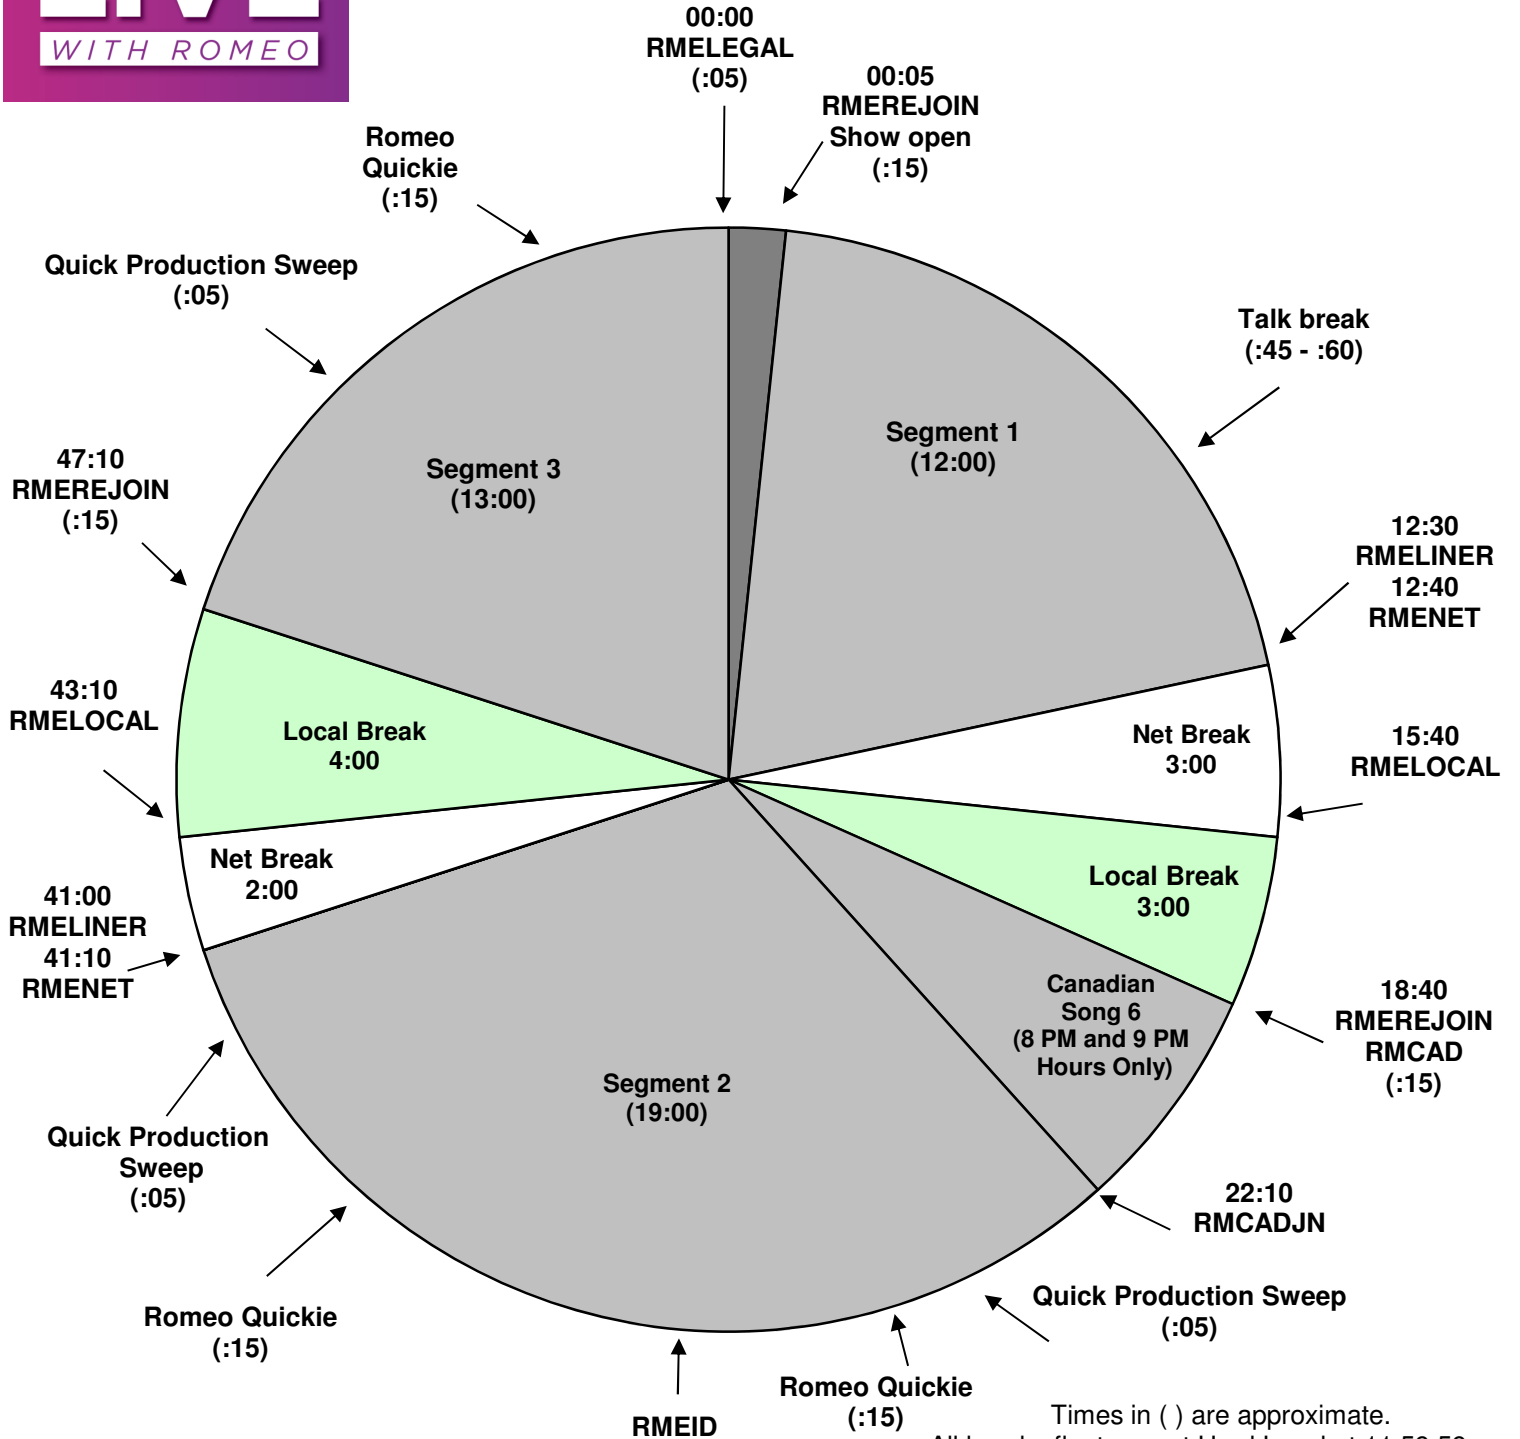

Most Requested - Live with Romeo Early Edition Canada Clock

Effective February 13, 2016
 Premiere XDS PRO4-P Satellite
 Saturdays 7pm to 10pm Eastern
 (Early Edition 7, 8 & 9pm Hours Only)
 Canadian Song in 8 PM and 9 PM Hours

Times in () are approximate.
 All breaks float except Hard Local at 11:59:59 pm
 RMELOCAL Local break
 RMEID 10 second call letter/slogan drop
 RMELINER 10 second local liner
 RMENET Streaming stop
 RMEREJOIN Rejoin network, streaming start
 RMELEGAL :05 Legal ID
 RMCAD Canada Song
 RMCADJN Canada Rejoin