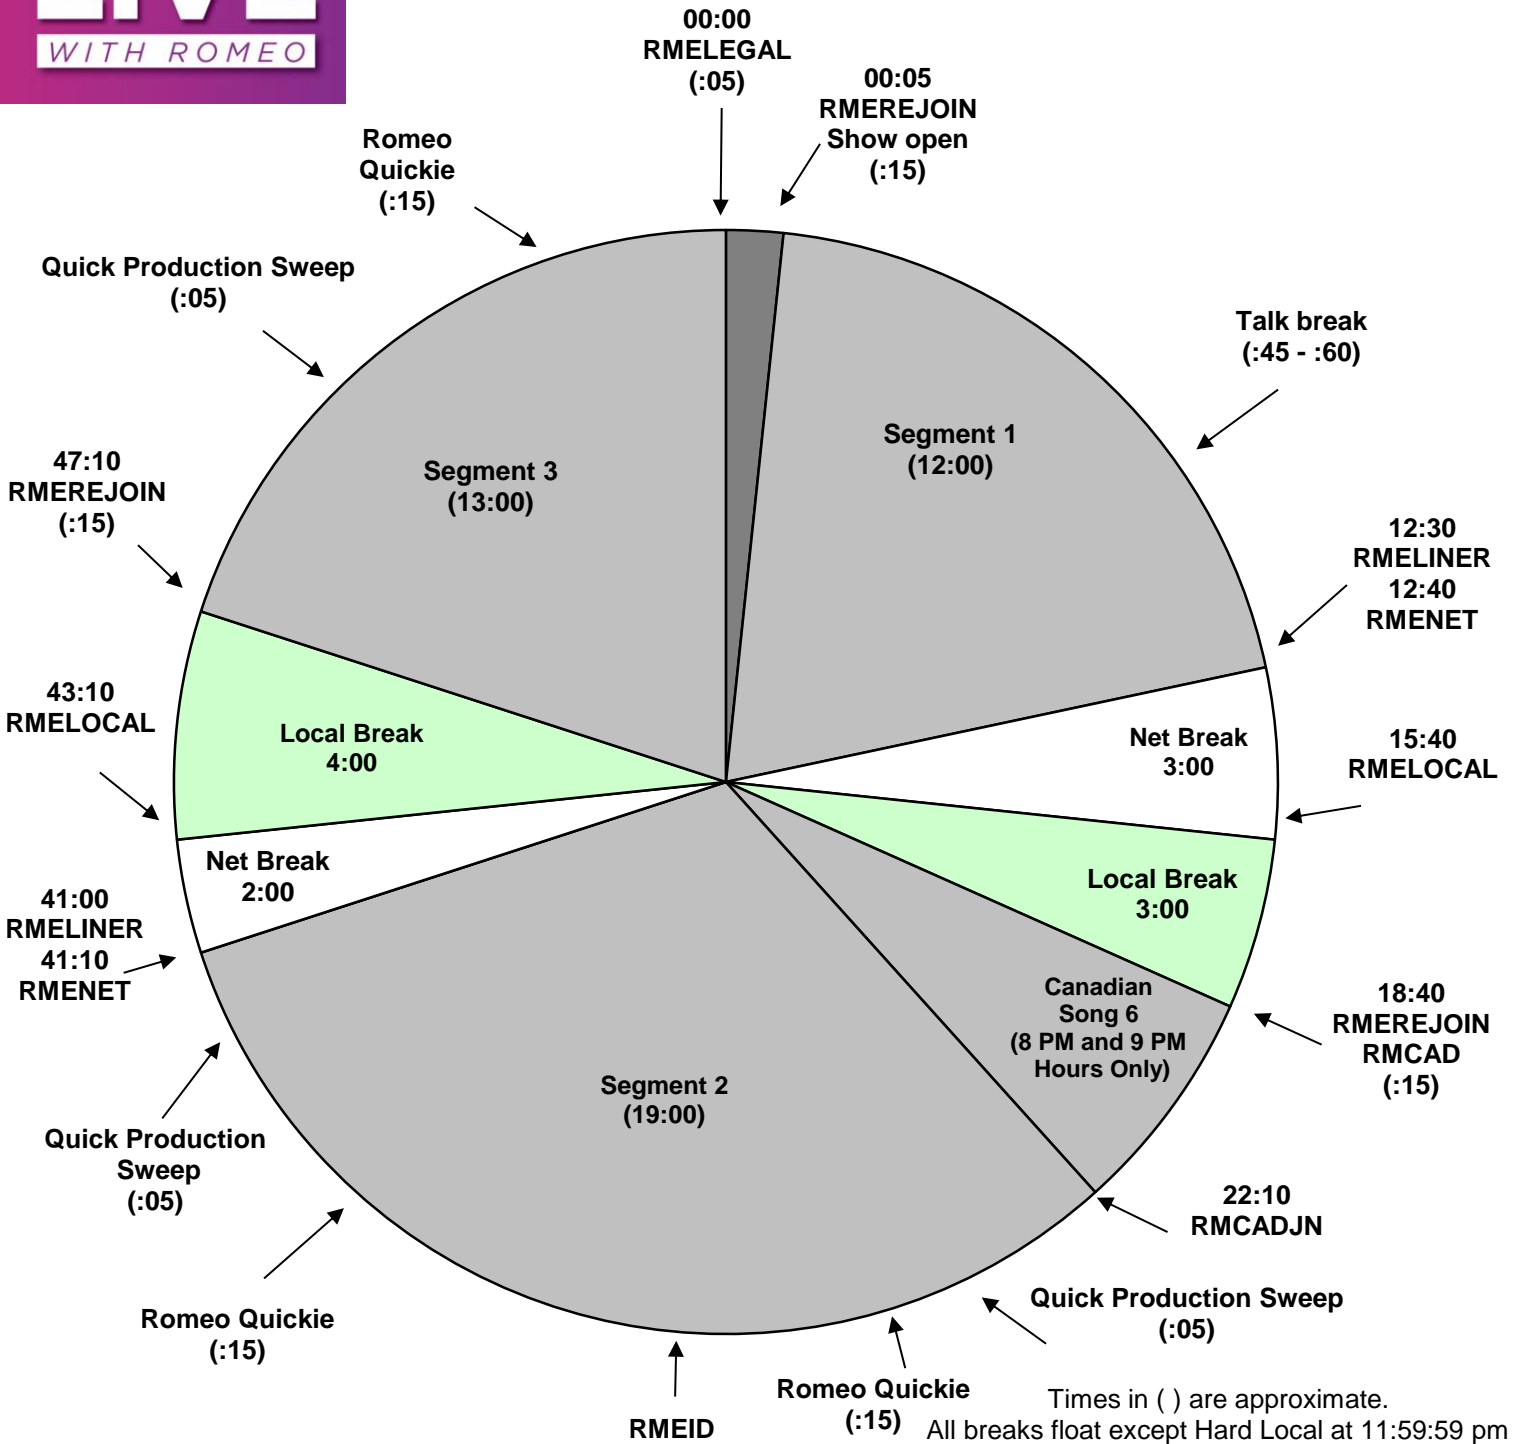

Most Requested - Live with Romeo
Canada Clock
 Effective May 9th, 2020
 Premiere XDS PRO4-P Satellite
 Saturdays 7pm to 12am Eastern
 Canadian Song in 8 PM and 9 PM Hours

Times in () are approximate.
 All breaks float except Hard Local at 11:59:59 pm

- RMELOCAL Local break
 - RMEID 10 second call letter/slogan drop
 - RMELINER 10 second local liner
 - RMENET Streaming stop
 - RMEREJOIN Rejoin network, streaming start
 - RMELEGAL :05 Legal ID
 - RMCAD Canada Song
 - RMCADJN Canada Rejoin
- Effective May 9th 2020**