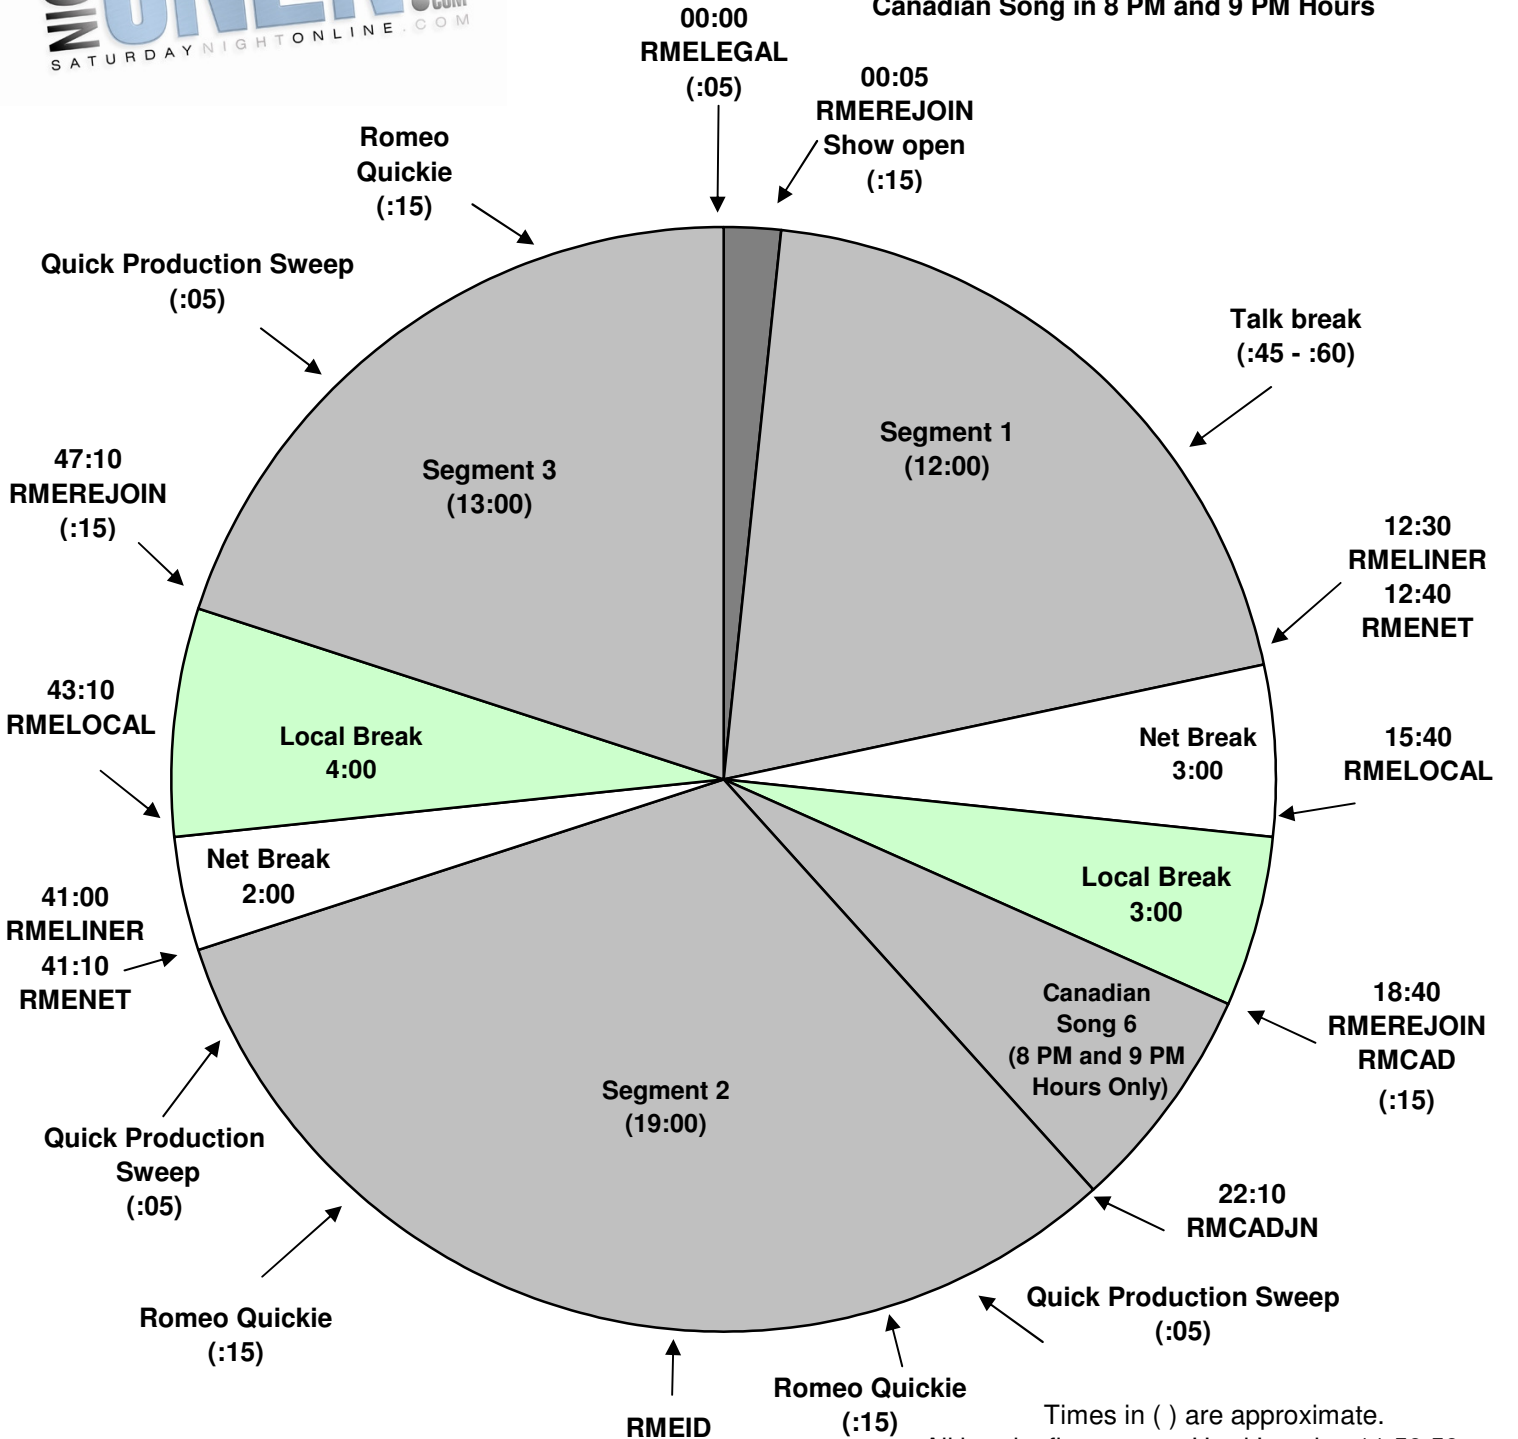

Saturday Online - Live with Romeo Early Edition

Canada Clock

Effective November 7th, 2015
 Premiere XDS PRO4-P Satellite
 Saturdays 7pm to 10pm Eastern
 (Early Edition 7, 8 & 9pm Hours Only)
 Canadian Song in 8 PM and 9 PM Hours

Times in () are approximate.
 All breaks float except Hard Local at 11:59:59 pm
 RMELOCAL Local break
 RMEID 10 second call letter/slogan drop
 RMELINER 10 second local liner
 RMENET Streaming stop
 RMEREJOIN Rejoin network, streaming start
 RMELEGAL :05 Legal ID
 RMCAD Canada Song
 RMCADJN Canada Rejoin