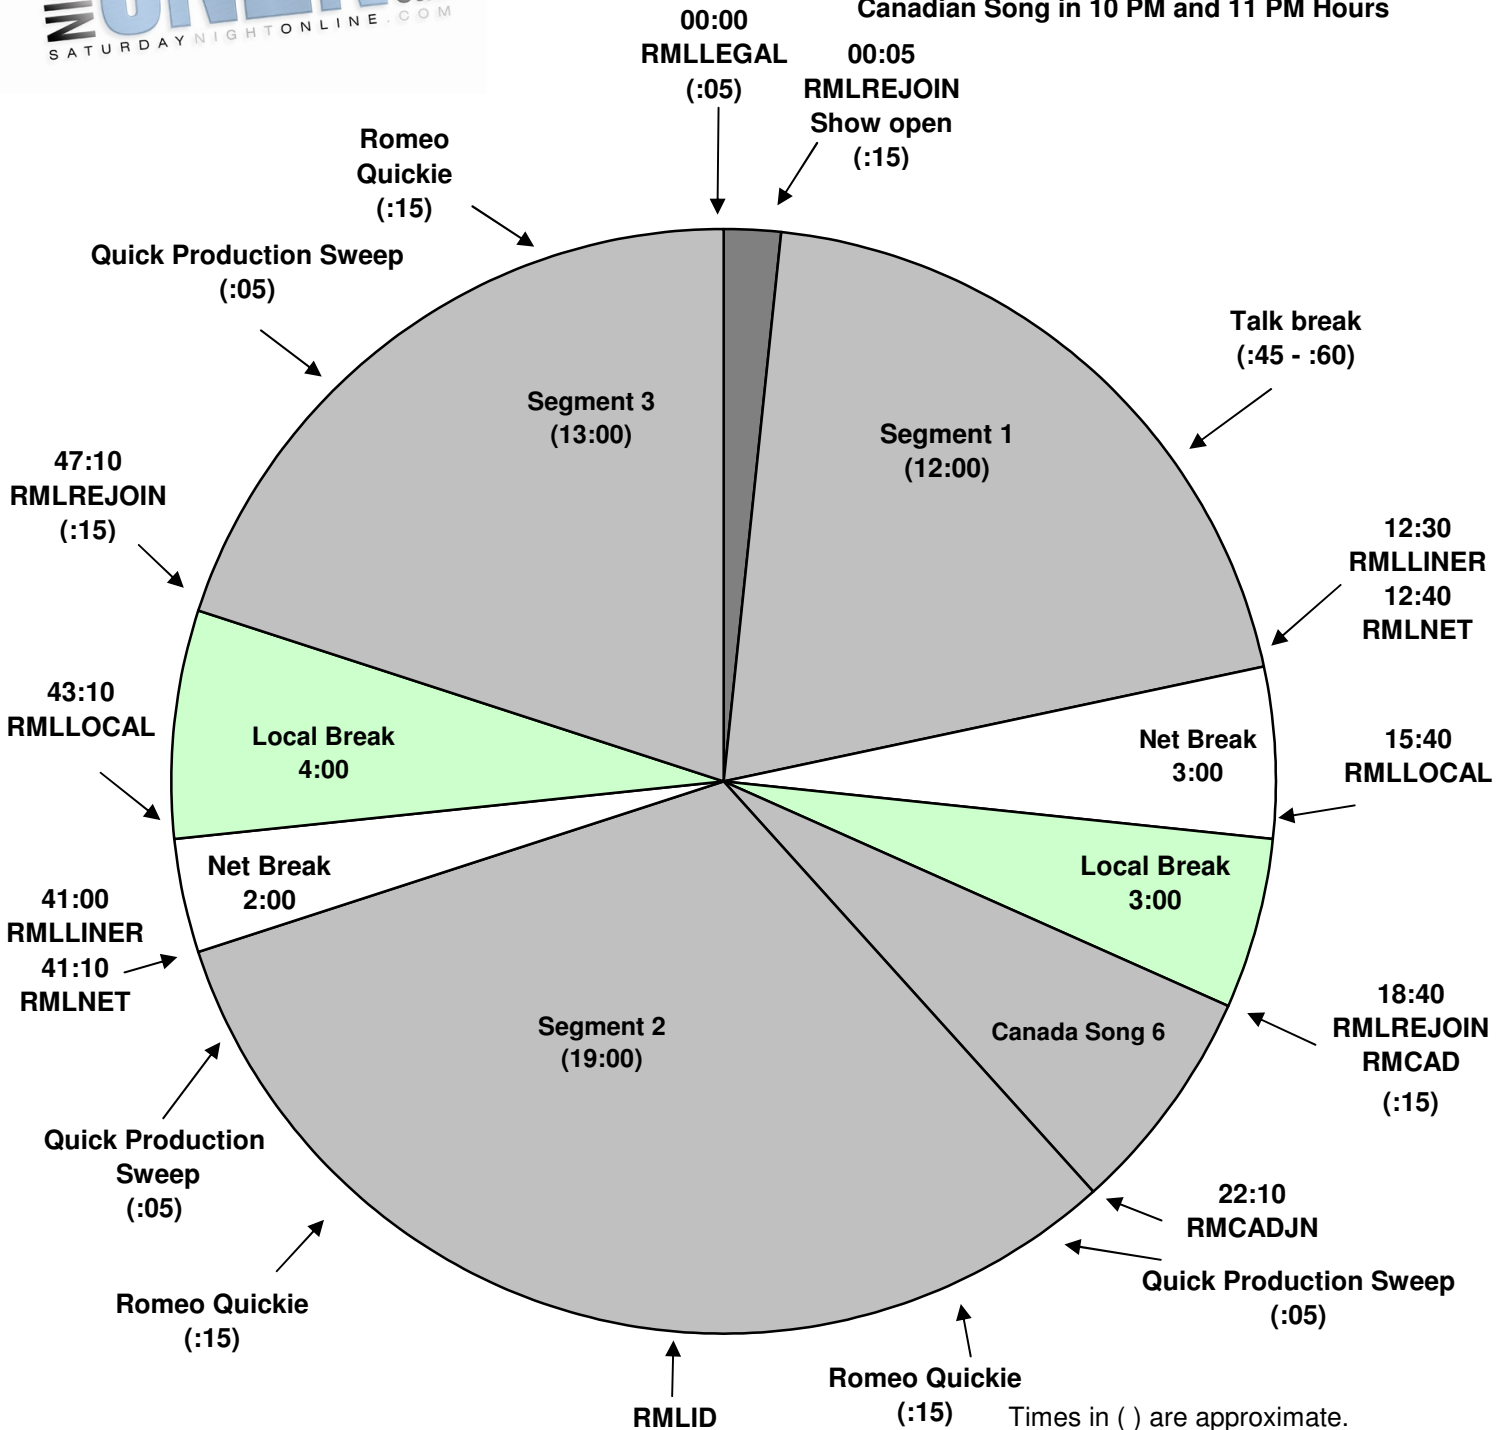

# Saturday Online - Live with Romeo Late Edition

## Canada Clock

Effective November 7th, 2015  
 Premiere XDS PRO4-P Satellite  
 Saturdays 10pm to 12am Eastern  
 (Late Edition 10pm & 11pm Hours Only)  
 Canadian Song in 10 PM and 11 PM Hours

Times in ( ) are approximate.  
 All breaks float except Hard Local at 11:59:59  
 RMLLOCAL Local break  
 RMLID 10 second call letter/slogan drop  
 RMLLINER 10 second local liner  
 RMLNET Streaming stop  
 RMLREJOIN Rejoin network, streaming start  
 RMLLEGAL :05 Legal ID  
 RMCAD Canadian Song  
 RMCADJN Canadian Rejoin