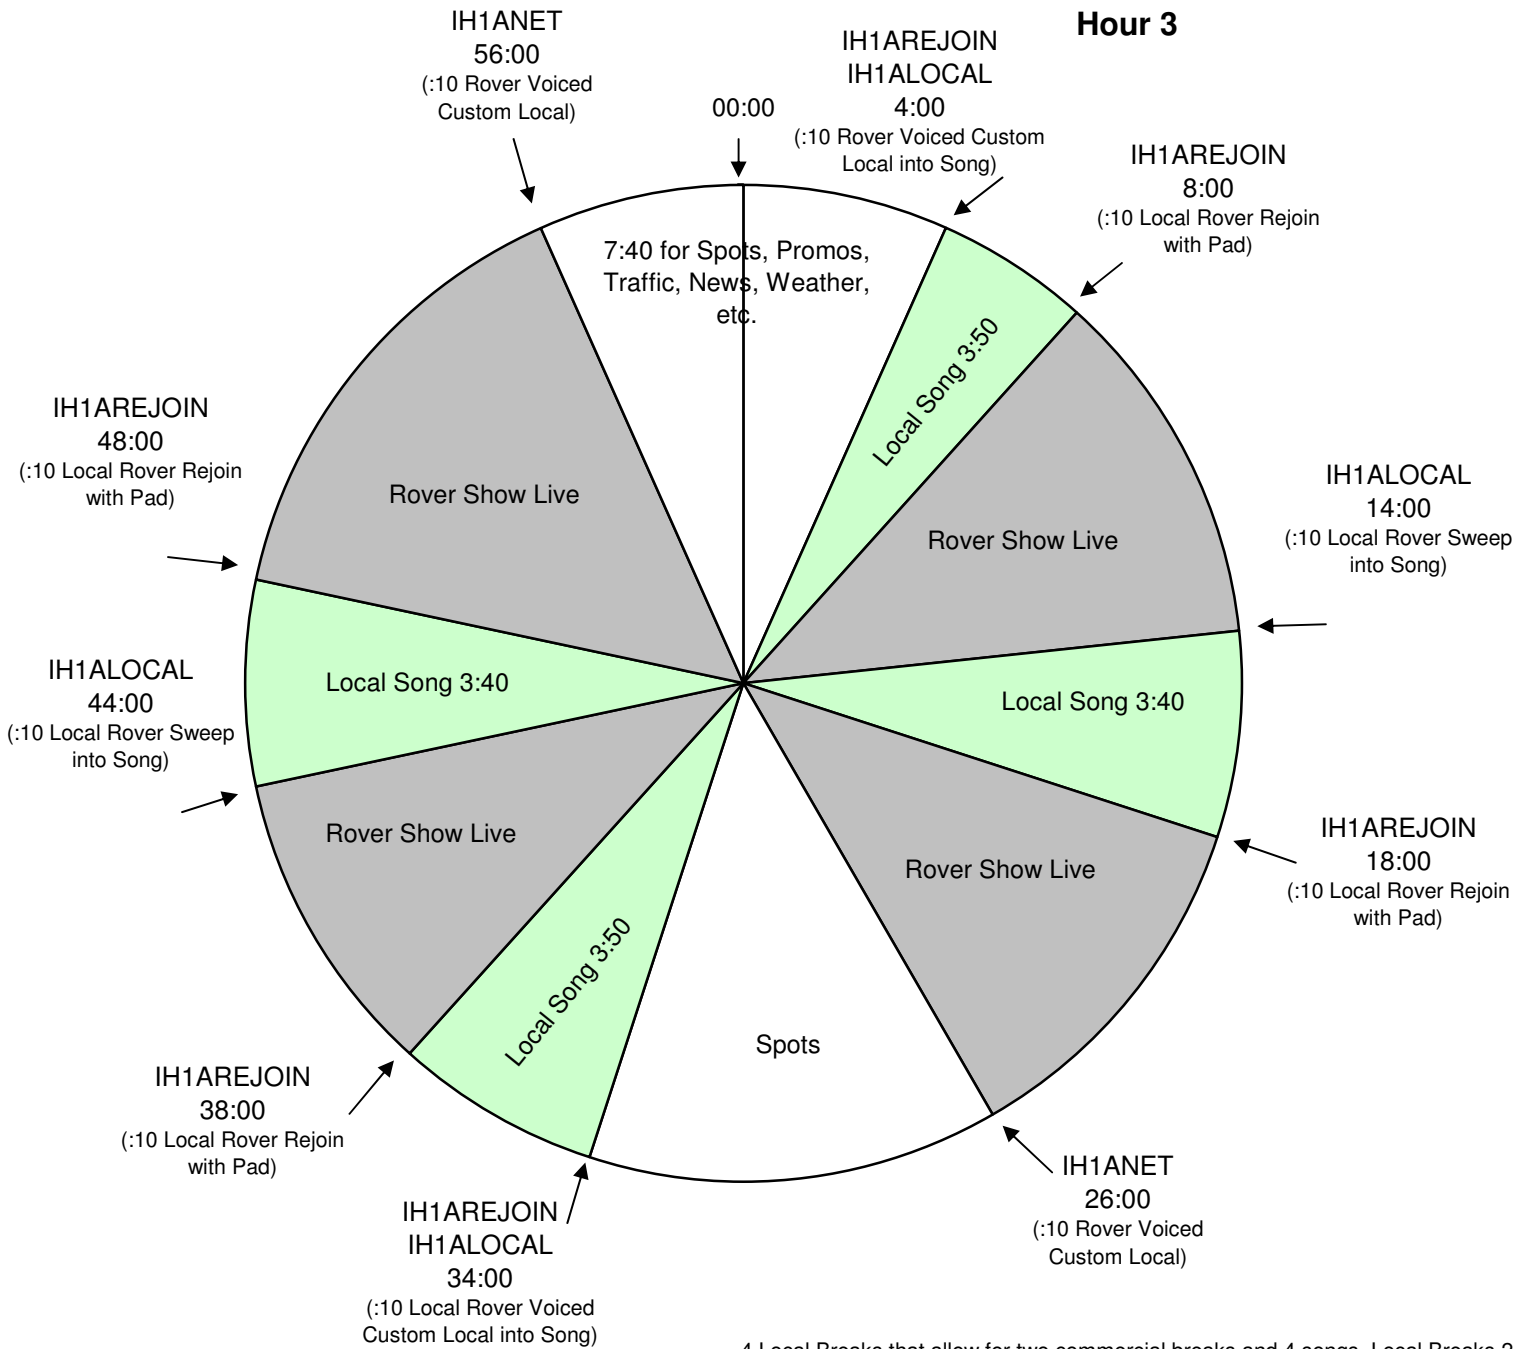

# Rover's Morning Glory

## XDS Program: Rover

Effective Date: March 10th, 2014  
 Premiere XDS PRO4-P Satellite  
 6:00 AM - 11:00 AM Eastern

### Hour 3

4 Local Breaks that allow for two commercial breaks and 4 songs. Local Breaks 2 and 4 have music **and** commercials.. There are 3 (:15) sponsorships accounted for in the local spots for markets to use at their descretion. Two TTN :15s and a weather :15. Local Breaks 1 and 3 are for LOCAL songs. You will NEED songs to be exactly 3:40 in length. You will have exactly 4 minutes away from the show during breaks 1 and 3.