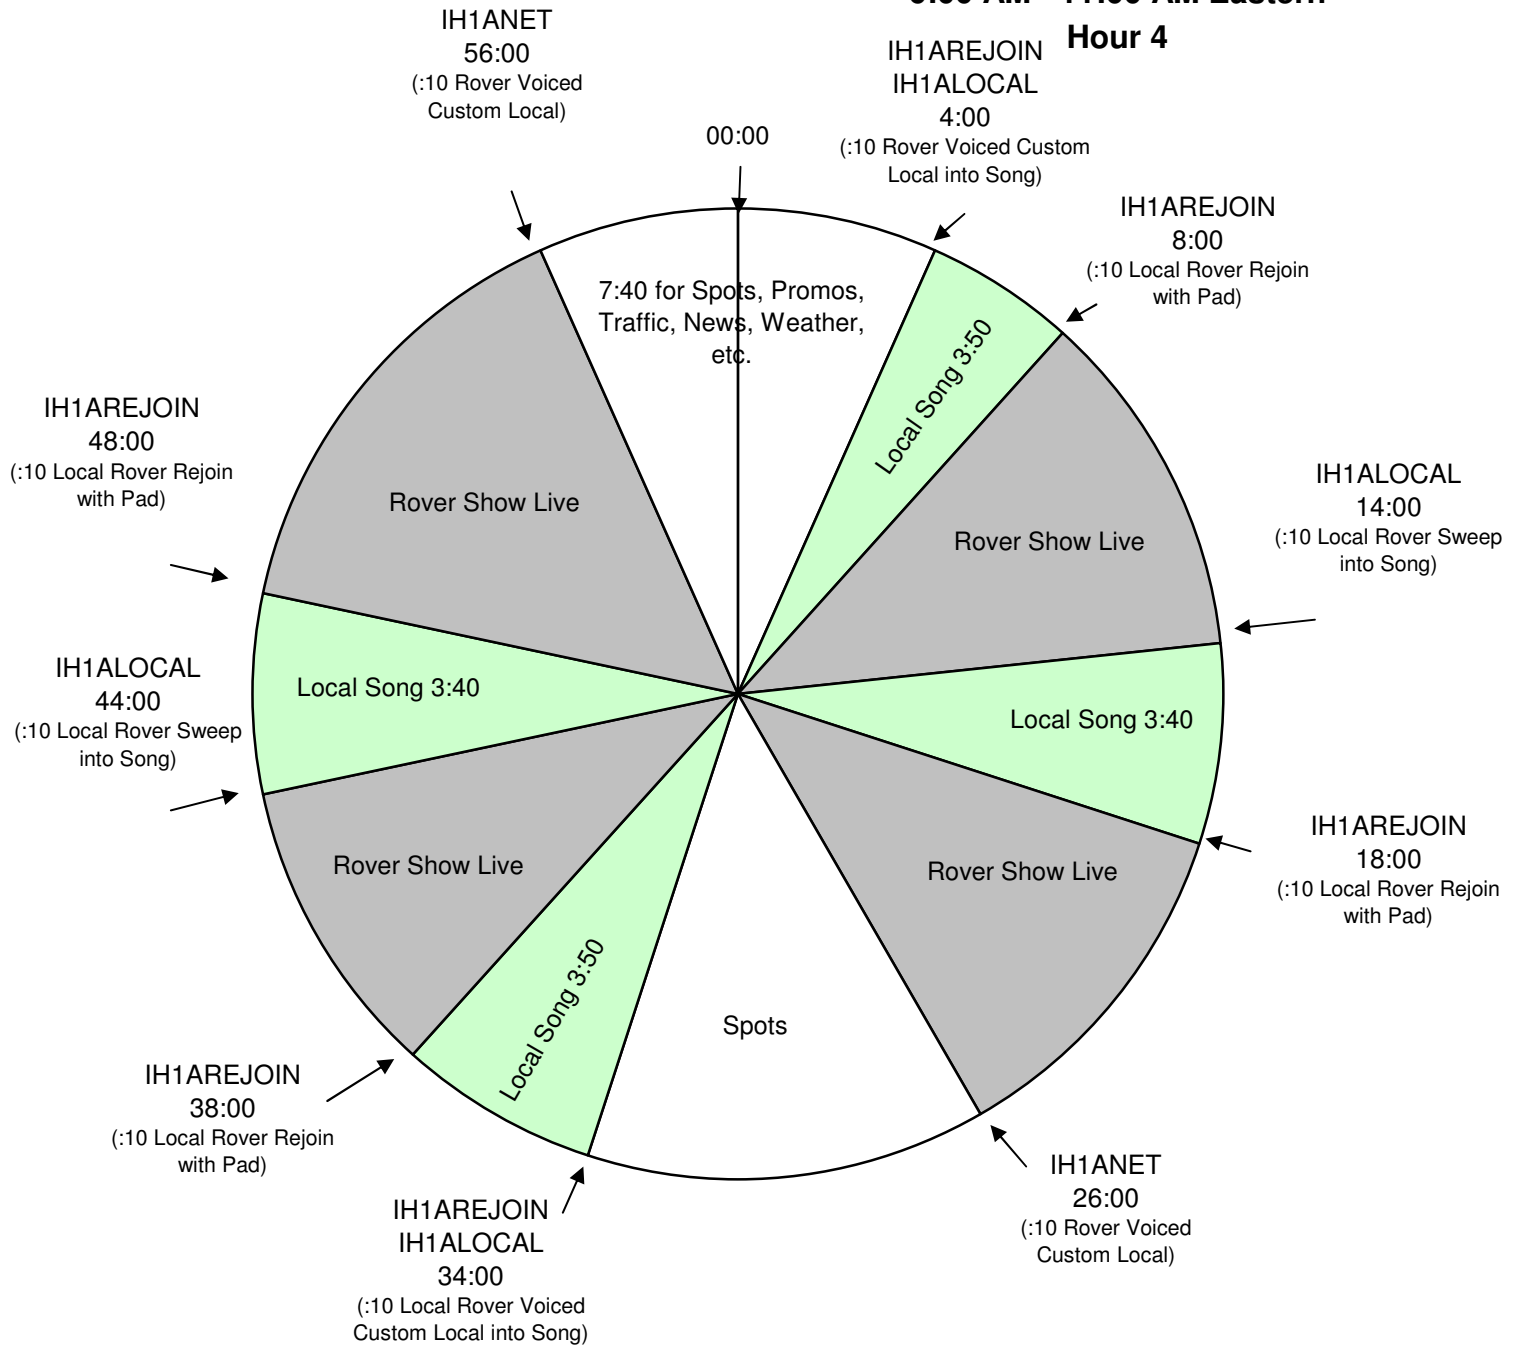

Rover's Morning Glory

XDS Program: Rover

Effective Date: March 10th, 2014
 Premiere XDS PRO4-P Satellite
 6:00 AM - 11:00 AM Eastern

Hour 4

4 Local Breaks that allow for two commercial breaks and 4 songs. Local Breaks 2 and 4 have music **and** commercials.. There are 3 (:15) sponsorships accounted for in the local spots for markets to use at their discretion. Two TTN :15s and a weather :15. Local Breaks 1 and 3 are for LOCAL songs. You will NEED songs to be exactly 3:40 in length. You will have exactly 4 minutes away from the show during breaks 1 and 3.

For Technical Assistance call:
 Premiere Network Operations Center: 800-276-4431
 Technical Info: <http://engineering.premiereradio.com/>

XDS Relays:
 IH1AREJOIN – Rejoins Program
 IH1ALOCAL - Local Break
 IH1ANET – Network Break
 IH1AEOS - End of Show (Floating cue to end program, may go into 11 AM ET Hour)