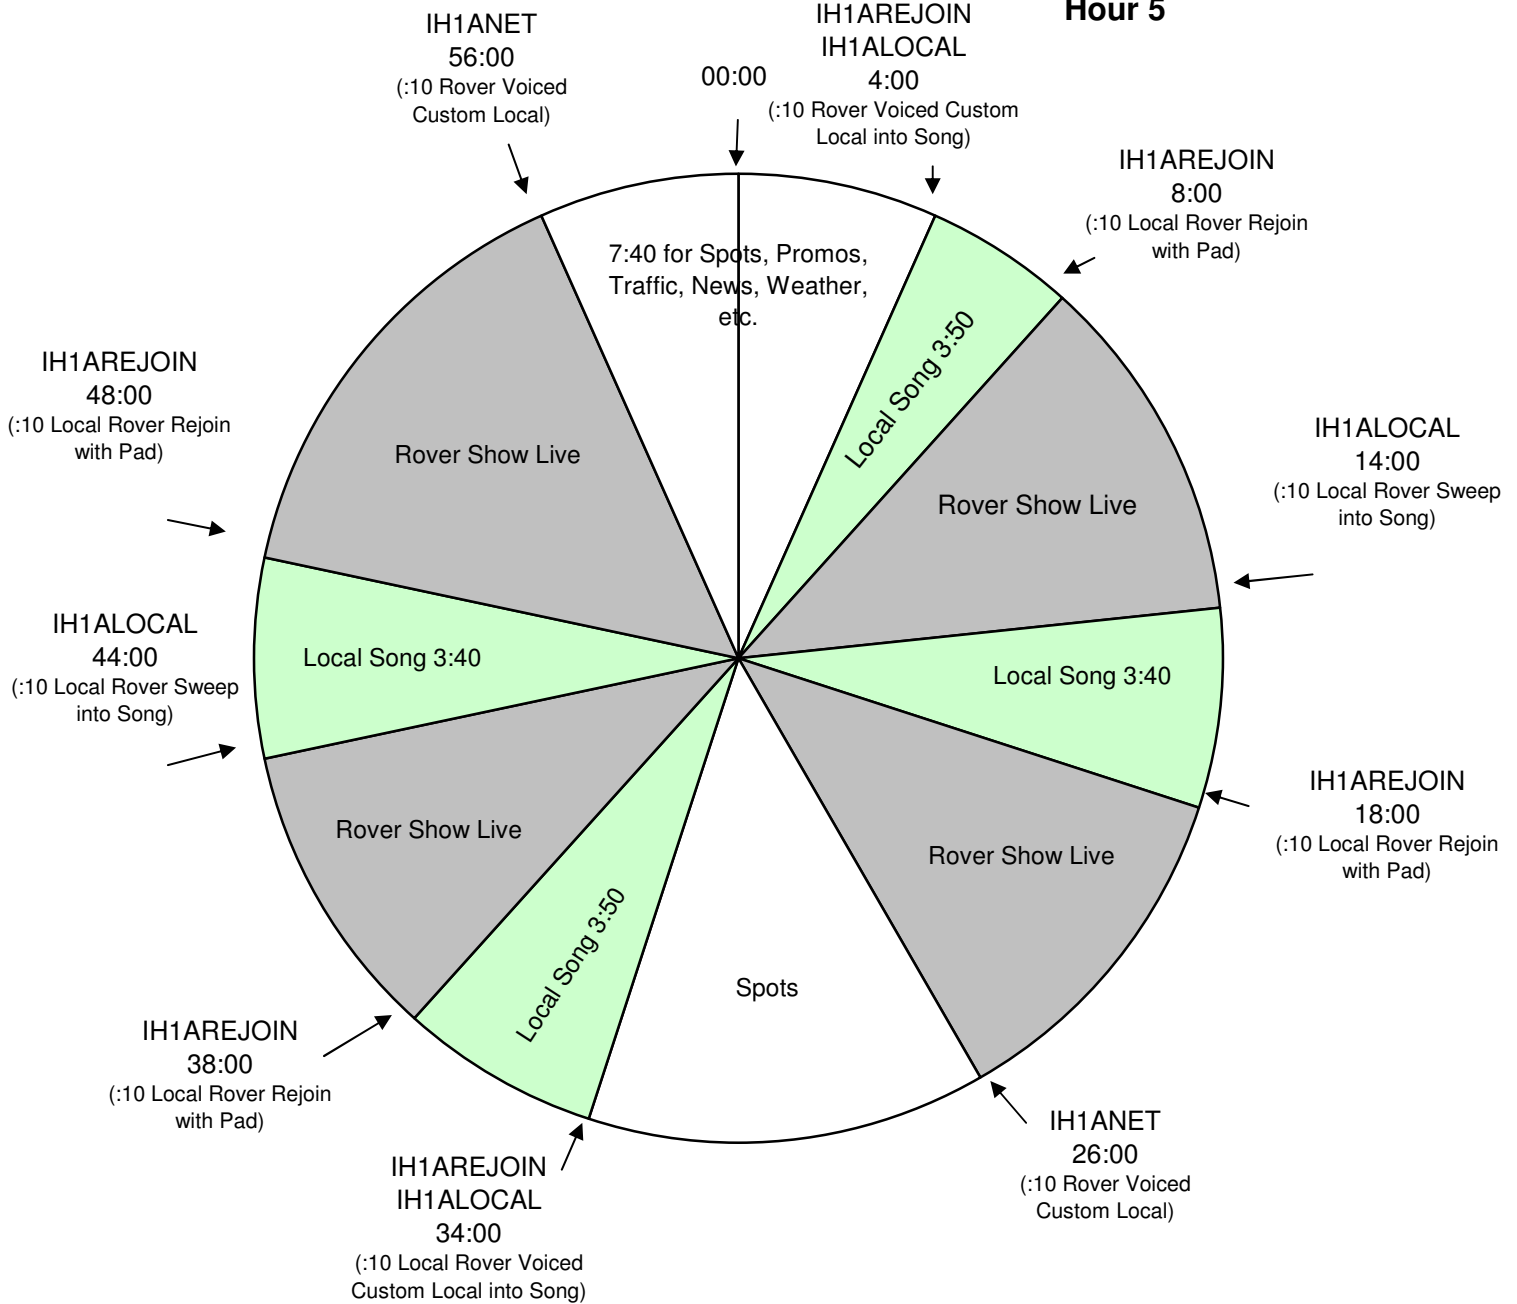

Rover's Morning Glory

XDS Program: Rover

Effective Date: March 10th, 2014
 Premiere XDS PRO4-P Satellite
 6:00 AM - 11:00 AM Eastern

Hour 5

4 Local Breaks that allow for two commercial breaks and 4 songs. Local Breaks 2 and 4 have music **and** commercials.. There are 3 (:15) sponsorships accounted for in the local spots for markets to use at their discretion. Two TTN :15s and a weather :15. Local Breaks 1 and 3 are for LOCAL songs. You will NEED songs to be exactly 3:40 in length. You will have exactly 4 minutes away from the show during breaks 1 and 3.

For Technical Assistance call:
 Premiere Network Operations Center: 800-276-4431
 Technical Info: <http://engineering.premiereradio.com/>

XDS Relays:
 IH1AREJOIN – Rejoins Program
 IH1ALOCAL - Local Break
 IH1ANET – Network Break
 IH1AEOS - End of Show (Floating cue to end program, may go into 11 AM ET Hour)